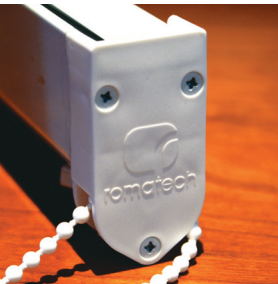

no sew
headrail
system

spp | industries
designed by blindmakers for blindmakers

Designed by blindmakers for blindmakers

one headrail... four options

The new **Romatech No Sew Headrail System** has been specifically designed, as with all of the Romatech Systems, to minimize manufacturing time and maximize profit.

Each **Romatech No Sew Headrail System** allows the manufacturer to offer their clients the choice of Cord Operation, Heavy Duty Locking Mechanism, Chain Lift Mechanism or even Motorization utilizing the same Headrail Profile and again, all without sewing.

The **Romatech No Sew Headrail System** is installed by using our **Quick Click Bracketing System** enabling you to Face Fix or Recess Ceiling Fix without changing brackets which of course helps to minimize stock holding. The clever design of the **Romatech No Sew Headrail System** moves the fabric up to hide the brackets and then cascades for a clean modern look.