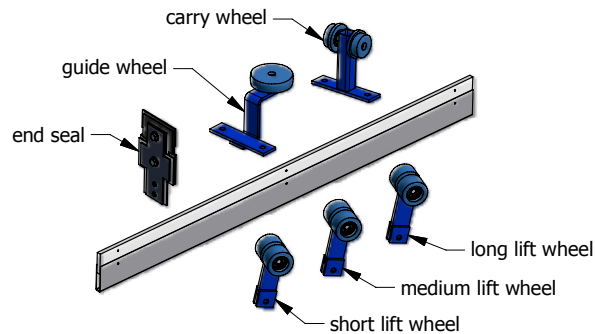

### TAPERED BODY

42" CAR - PN: TRVL-C-T-042.000

*includes all assembly hardware and components neatly packaged and shipped in a sturdy crate*

60" CAR - PN: TRVL-C-T-060.000

72" CAR - PN: TRVL-C-T-072.000

note: 42" tapered body car shown, other models available may differ

### COMPLETE REPAIR KITS

42" CAR - PN: TRVL-C-KIT-042.000

*includes 2pc end seal, 2pc 42" linear seal, 2 pc guide wheel, 2pc carry wheel, 2pc short lift wheel, 2pc med. lift wheel, & 2pc long lift wheel assemblies.*