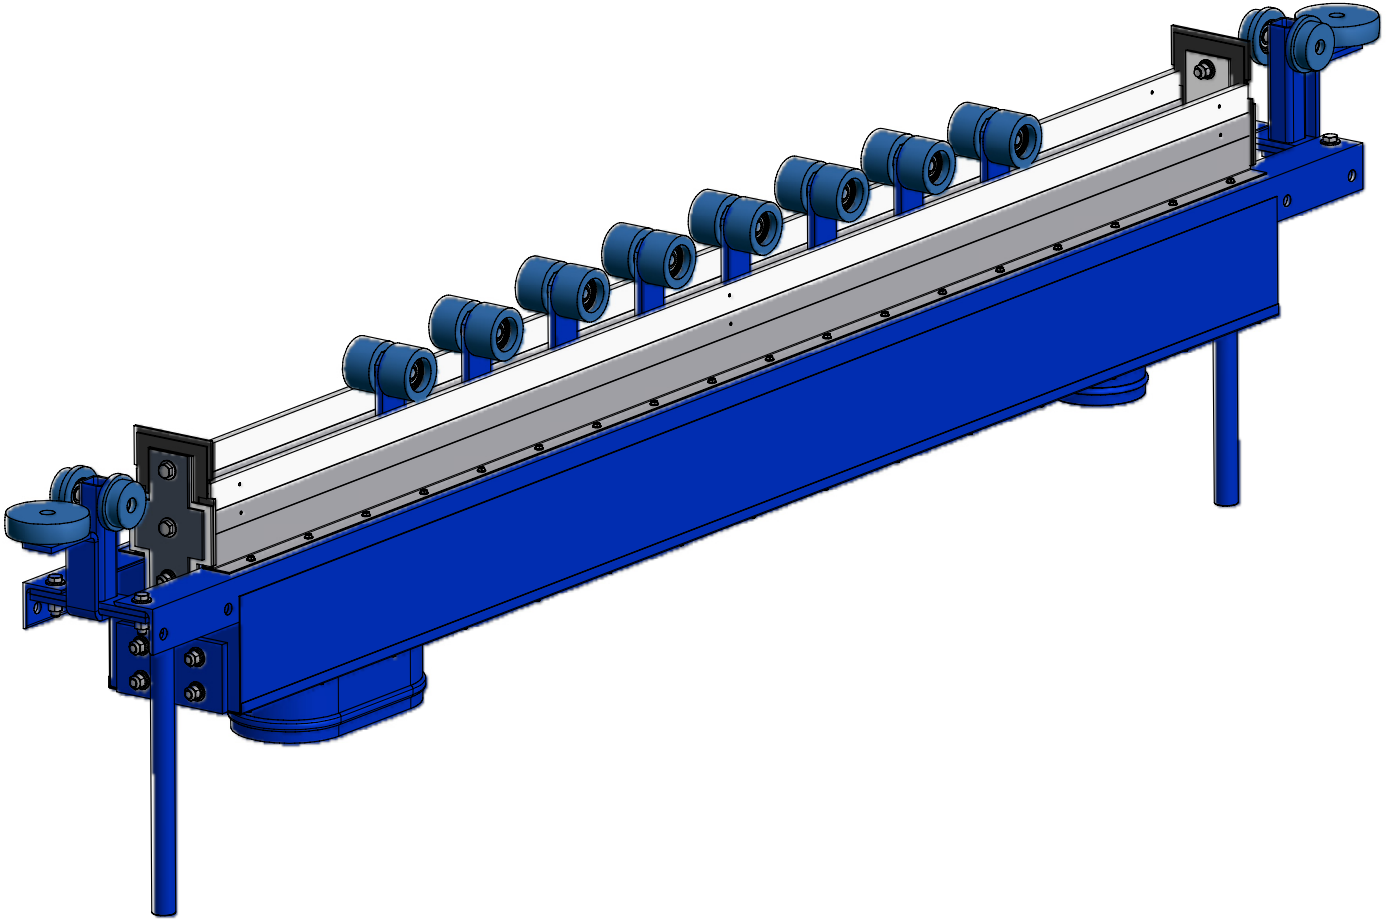

SEALS
WHEELS
CARS
DUCTS