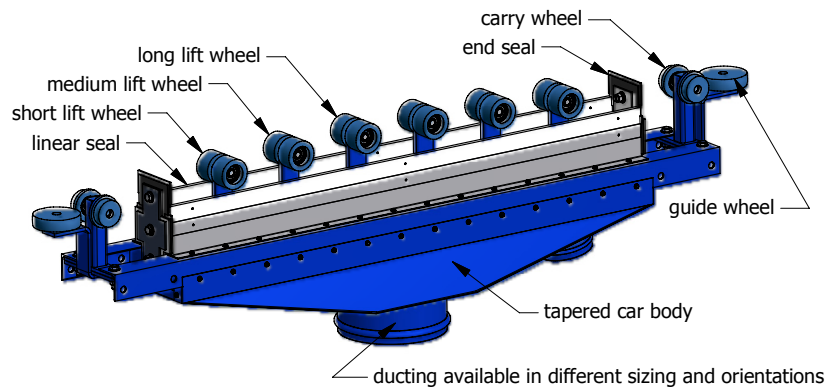

### STANDARD BODY

60" CAR - PN: TRVL-C-S-060.000

*includes all assembly hardware and components neatly packaged and shipped in a sturdy crate*

72" CAR - PN: TRVL-C-S-072.000

### TAPERED BODY

42" CAR - PN: TRVL-C-T-042.000

*includes all assembly hardware and components neatly packaged and shipped in a sturdy crate*

60" CAR - PN: TRVL-C-T-060.000

72" CAR - PN: TRVL-C-T-072.000

note: 42" tapered body car shown, other models available may differ