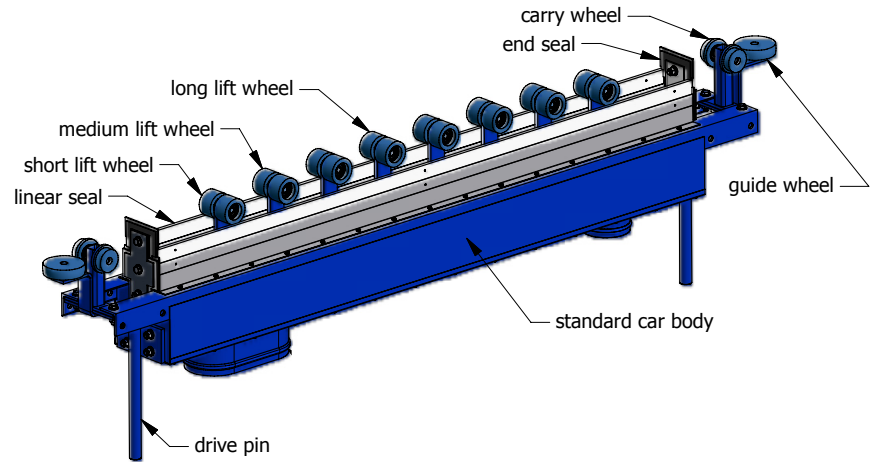

CARS

note: repair kits fit both standard and tapered body style cars

STANDARD BODY

60" CAR - PN: TRVL-C-S-060.000

includes all assembly hardware and components neatly packaged and shipped in a sturdy crate