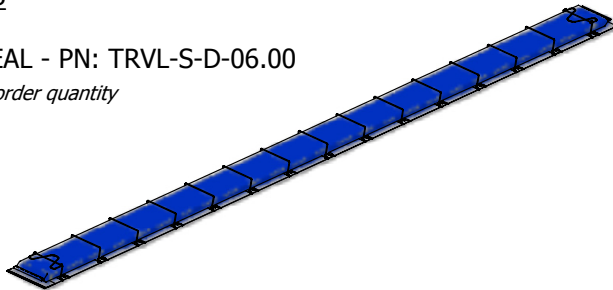

DUCT SEALS

6" x 121" SEAL - PN: TRVL-S-D-06.00

10pc minimum order quantity

WHEELS

note: wheel kits fit both standard and tapered body style cars

LIFT WHEEL KITS

42" CAR - PN: TRVL-W-L-KIT-042.000

includes 2pc short, 2pc med, & 2pc long lift wheel assemblies