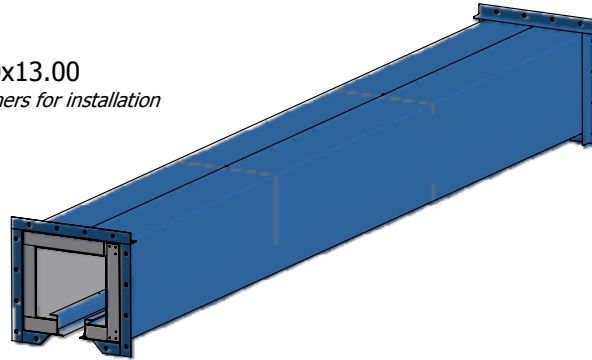

DUCTS

DUCT SECTIONS

14"x13"x120" - PN: TRVL-D-14.00x13.00

includes all necessary components and fasteners for installation

15"x16"x120" DUCT SECTION - PN: TRVL-D-15.00x16.00