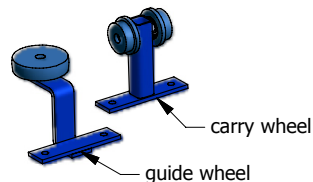

GUIDE/CARRY WHEEL KITS

ALL CARS - PN: TRVL-W-GC-KIT

includes 2pc guide & 2pc carry wheel assemblies

ALL CARS - PN: TRVL-W-G *includes 2pc guide wheel assemblies*

ALL CARS - PN: TRVL-W-C *includes 2pc carry wheel assemblies*