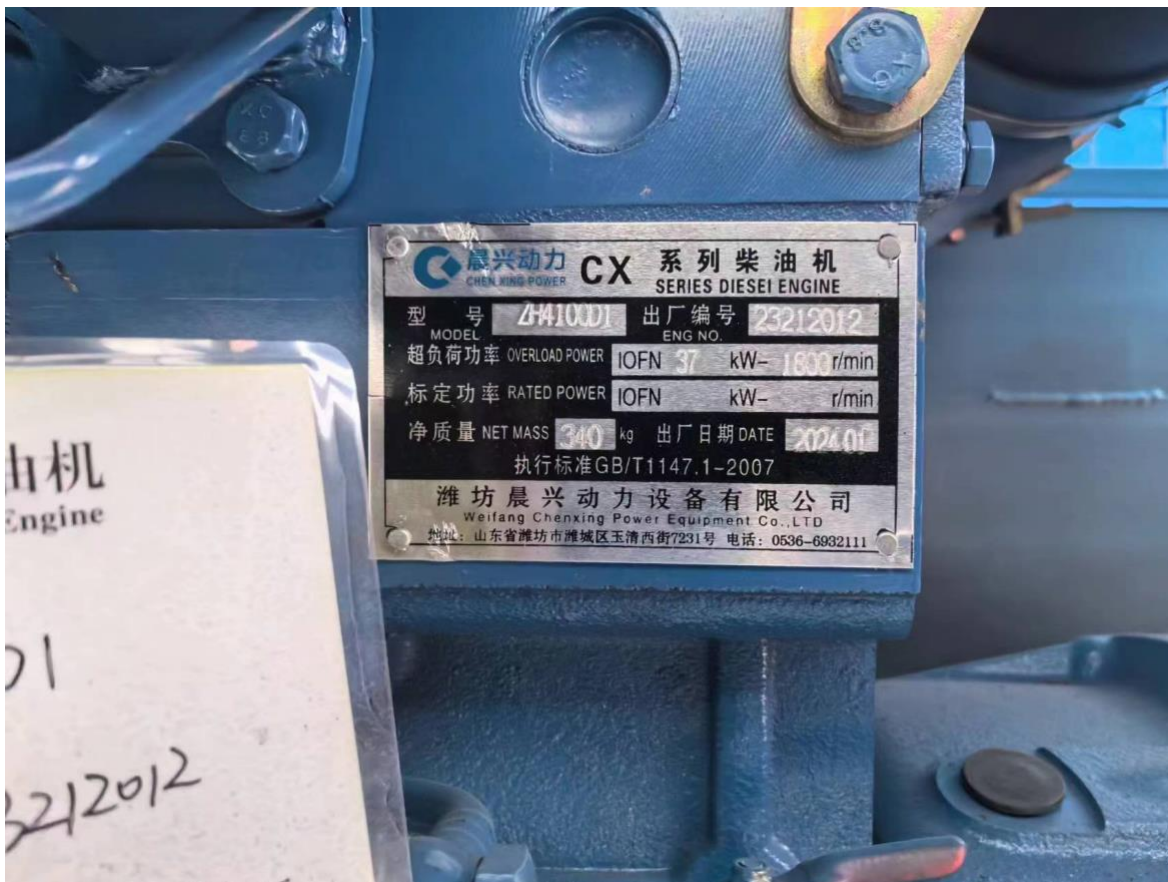

Revisión No.	OL-2024-01
Fecha	
Nombre de la Empresa	
Producto	MAQUINA ACANALADORA ARCOTECHO

REVISIÓN MAQUINA ACANALADORA ARCOTECHO

Onceanic Line Trade Co. LTD
Room 523, Block 99, NO.999 Xinghu Street Suzhou Industrial Park, China.
215028
Telefono: (+86) 512 6860 1031
Tax ID: 91320594329525267L

Manufacturer: Yingkou Longshun Machinery Manufacturing Co., Ltd.

Brand: LongShun

Original Country: Made in China

Name: Arch Roof Machine

Model: LS1000-680

Manufacture Date: 2024-01-18

Serial No.: LS20240105

Weight: 12T

Sizes: 8.8m x 2.23m x 2.35m