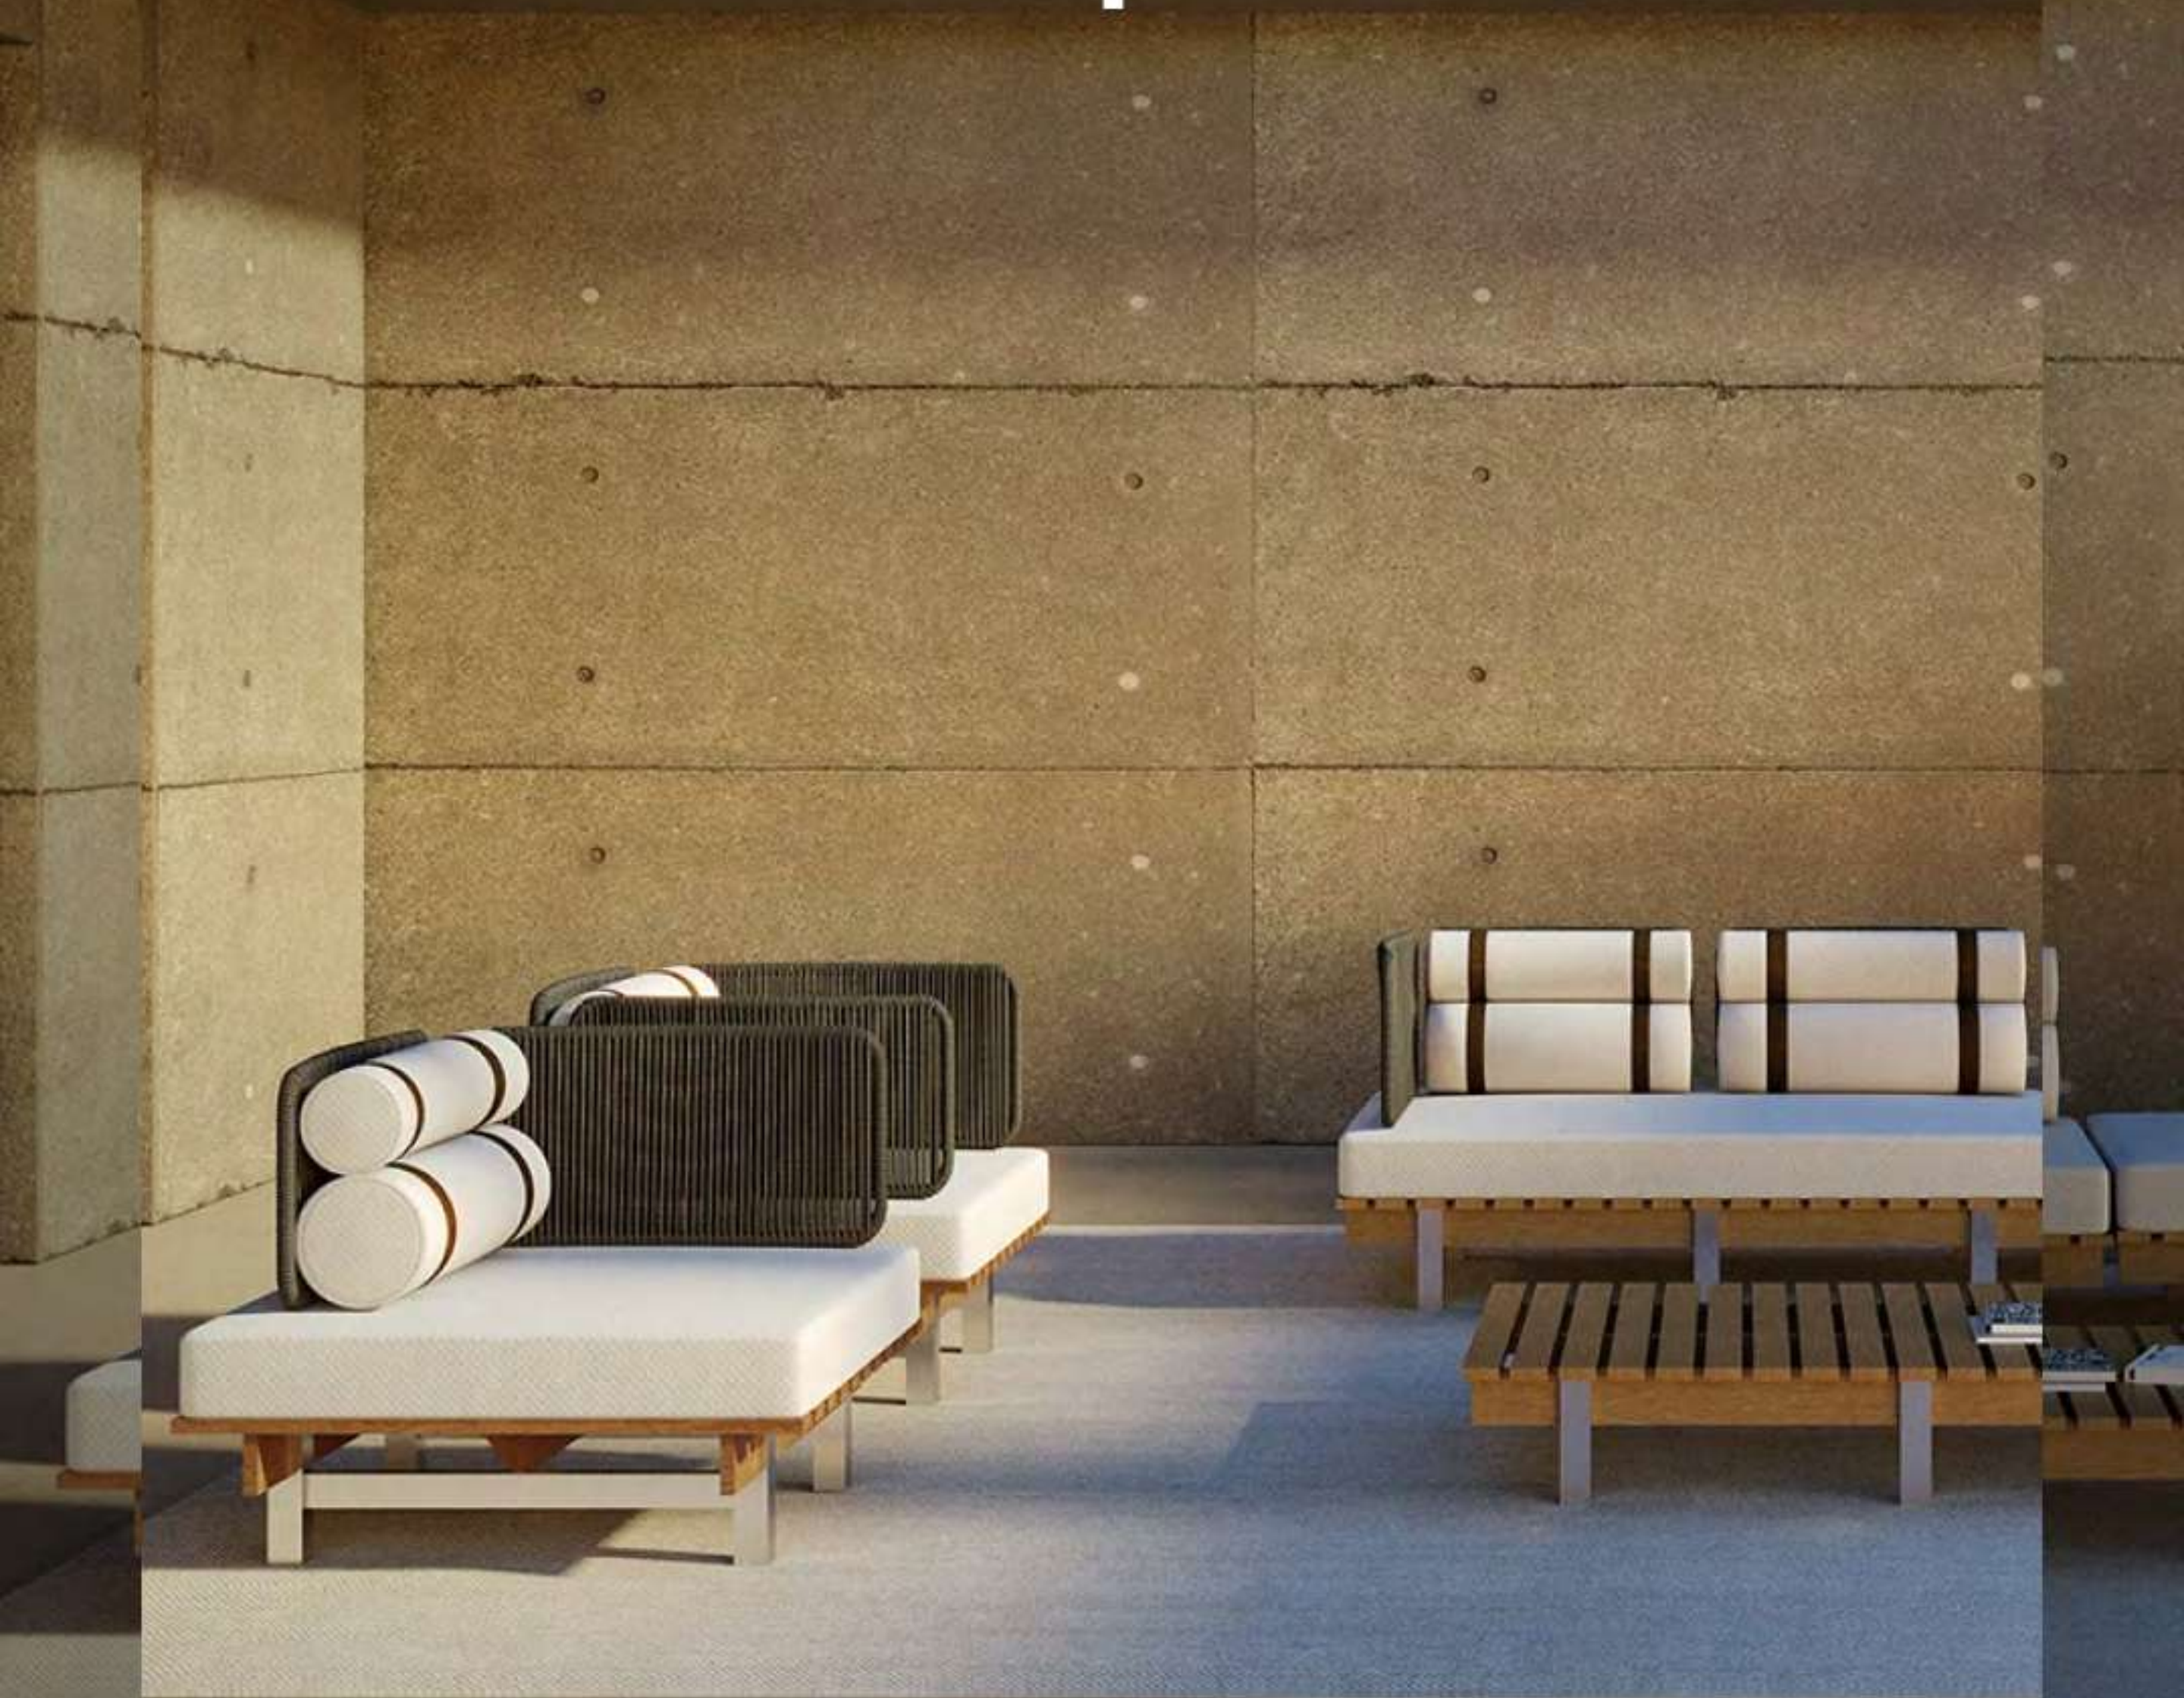

Saint Tropez

SR