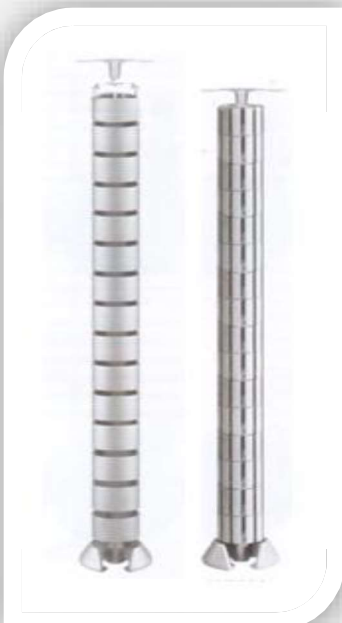

WM001 (L670 x D58mm)
Cable Management Leg
Matt Chrome