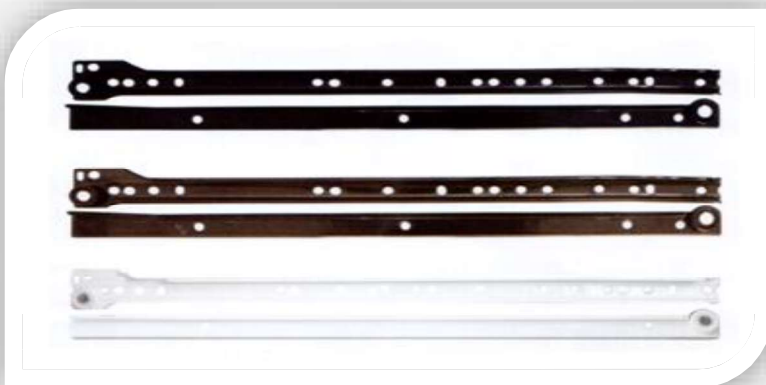

508 Series (0.9mm Thickness

250 / 300 / 350 / 400 / 450 / 500

741 Series (1.0mm Thickness

250 / 300 / 350 / 400 / 450 / 500

84 Series (1.2mm Thickness

300 / 350 / 400 / 450 / 500

Black , Brown , White