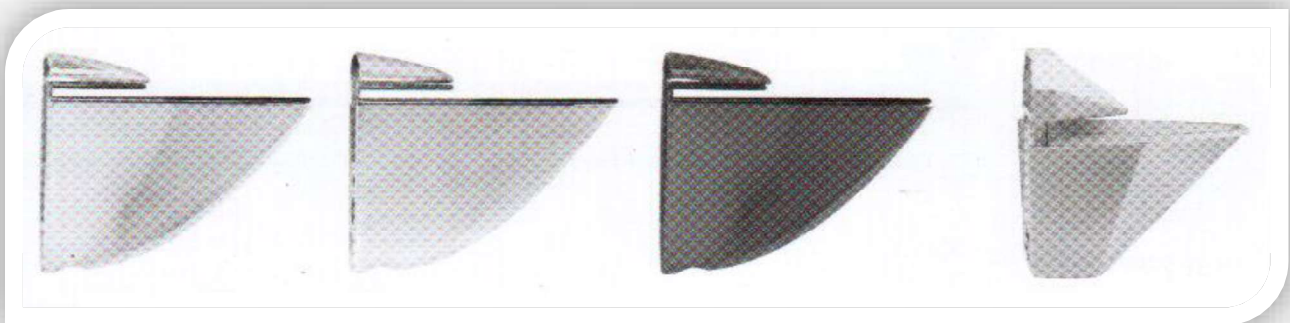

BRACKETS & BED BRACKETS YELLOW ZINC

BH544
(T2.5 x L65 x W20mm)

CDLS001

SA4
(T1.5 x L52x5x W16mm)

223300
(T1.5 x L752mm)

S35 (L300x350) **S30 (L250x300)** **S25 (L200x250)** **S20 (L150x200)** **S15 (L135x150)**