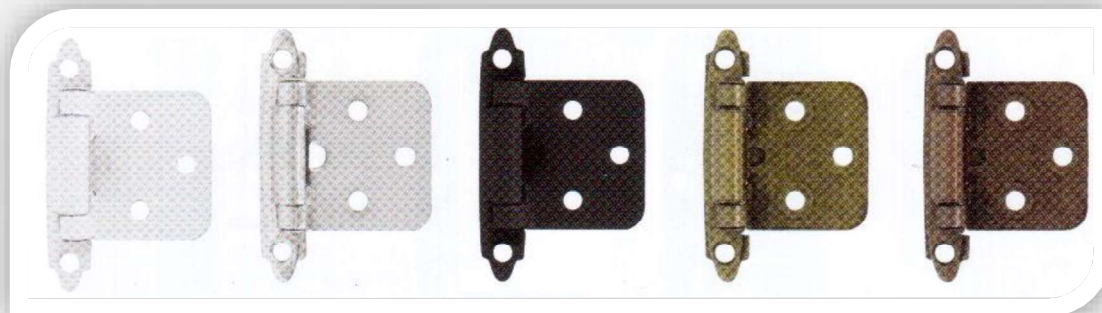

HINGE 3 KNUCKLE (20110) HINGE 5 KNUCKLE (20220WT)