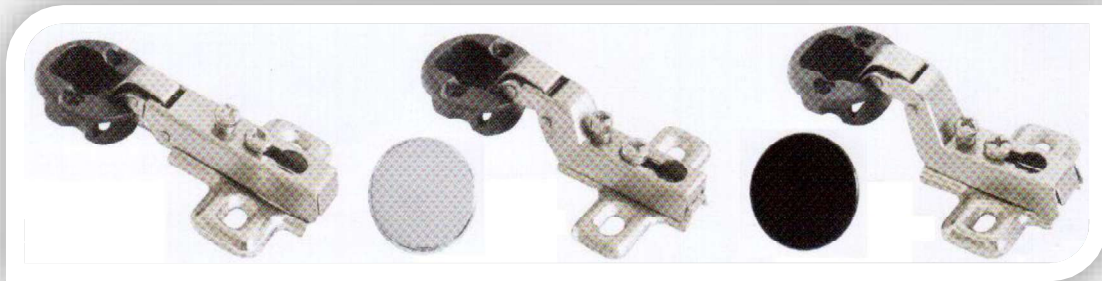

HINGES FOR GLASS DOOR WITH COVER CAPS CHROME & BLACK & 3K 5K

GL1304
Hinge 2 Hole F/O

GL1304B
Hinge 2 Hole H/O

GL1304C
Hinge 2 Hole I/S