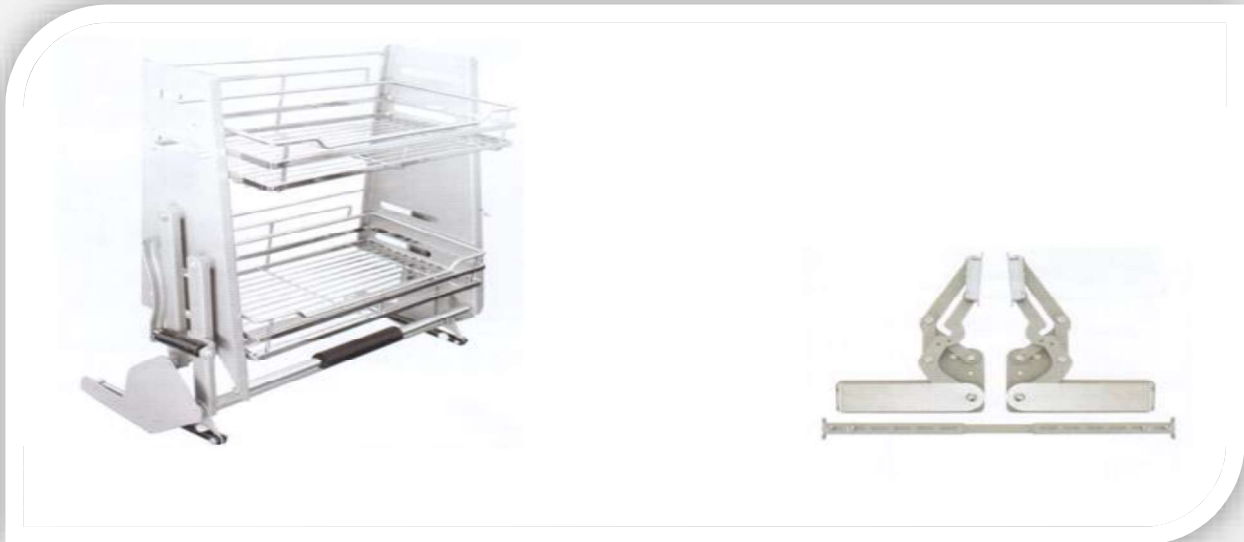

WINE BOTTLE HOLDERS & WINE GLASS HOLDERS

11066CP (L 660mm)
6 Ring Chrome (Wine)

11099CP (L 990mm)
9 Ring Chrome (Wine)

WG9100CP
Wine Glass 4 Slots

PDSU600 PDSU900 for 600 & 900mm Units Chrome VDH004 Vertical Door Hinge