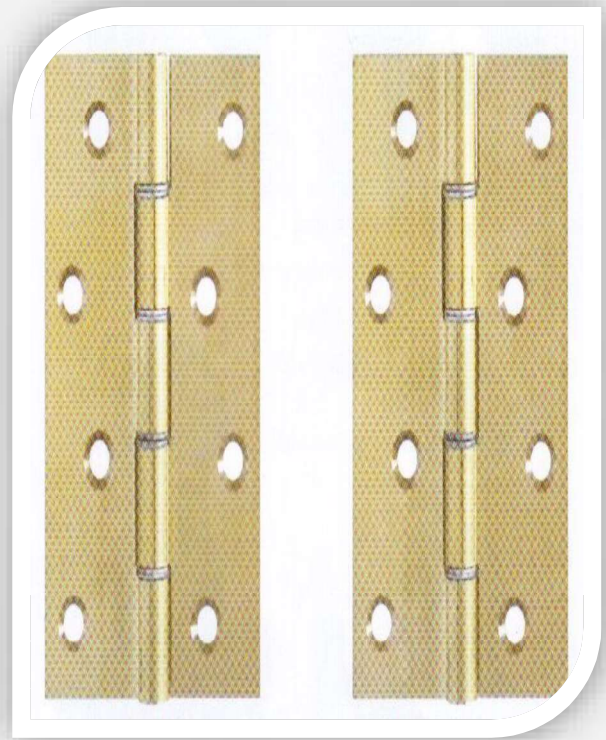

Hinge Butt with Steel Washes Polished Brass

WS10267

(T2.4/2.0 x L102 x W67mm)