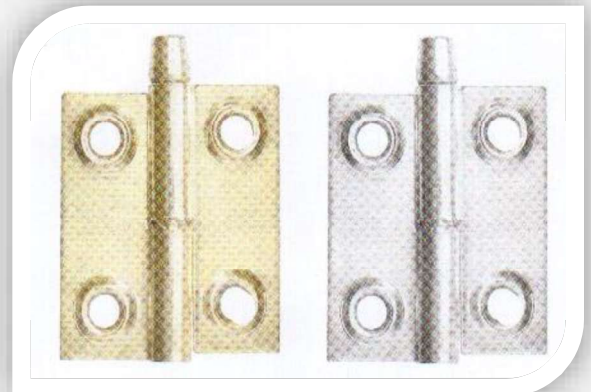

KH35001S (W135 x H80mm)

RH130SS BP / CP (W34 x H36mm)