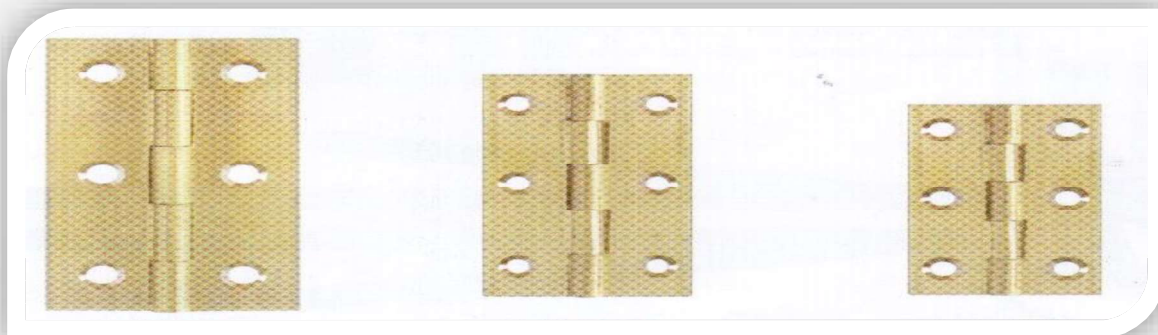

HINGES POLISHED BRASS

B764118

(T1.8/1.6 x L76 x W41mm)

B643516

(T1.6/1.4 x L64 x W35mm)

B502915

(T1.5/1.3 x L50 x W29)