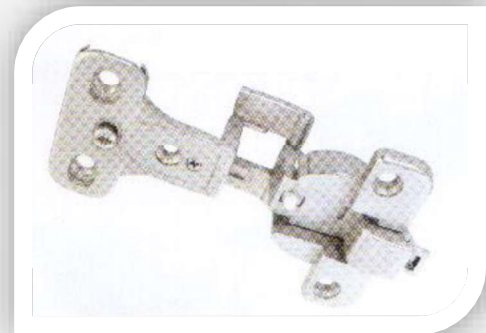

07270A Nickel Plated 270Deg
Available In Antique Brass