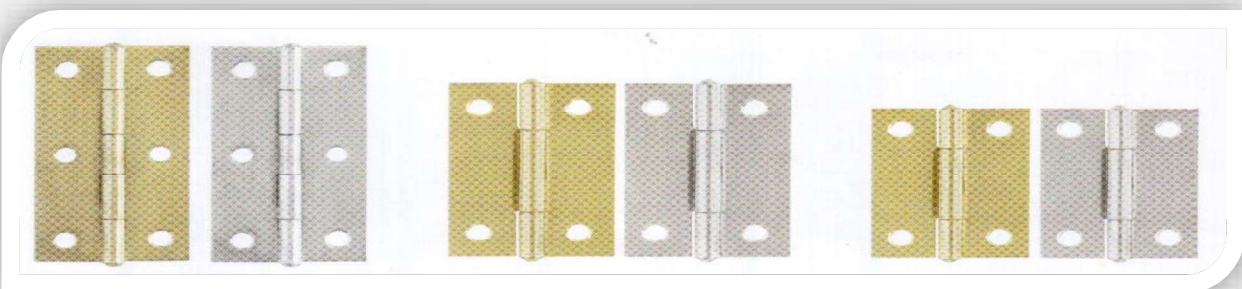

**7995 (T1.2mm x L40mm)
Plated Nickel & Brass**

64B (T1.3 x L6 x W41mm) 50B (T1.2 x L50 x W36mm) 38B (T1.2 x L 38 x W30mm)

STEEL BUTT HINGES BRASS PLATED & NICKEL PLATED

Hinge 4 Bearing Plated Brass & Brushed Nickel