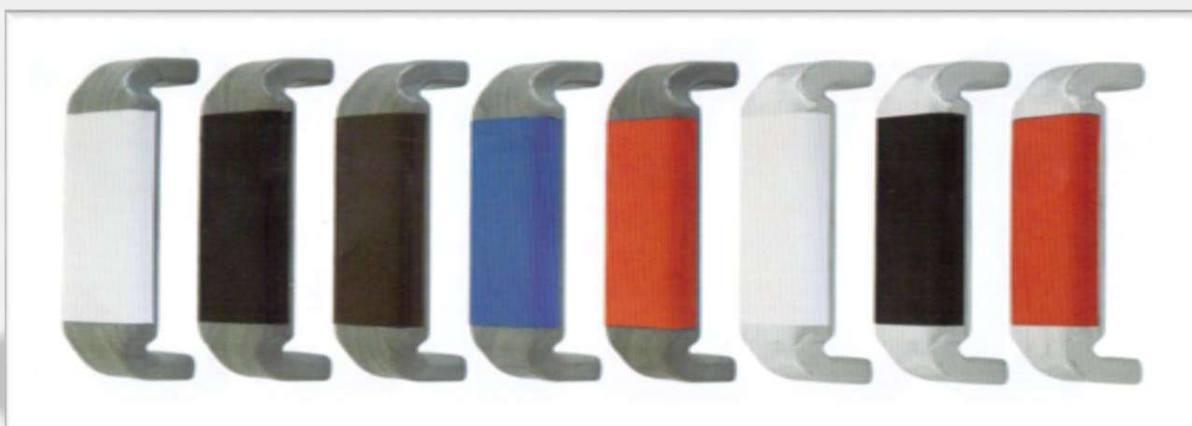

HP284 Grey With / White / Black / Brown / Blue / Red / Chrome With
White / Black / Red 96cc