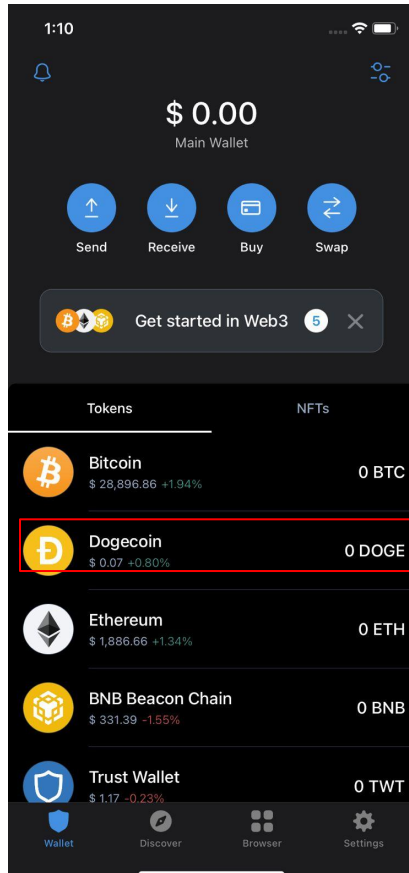

COPY THE DOGECOIN WALLET ID

Click on “Dogecoin” > Click on “Receive” > “Copy” wallet ID