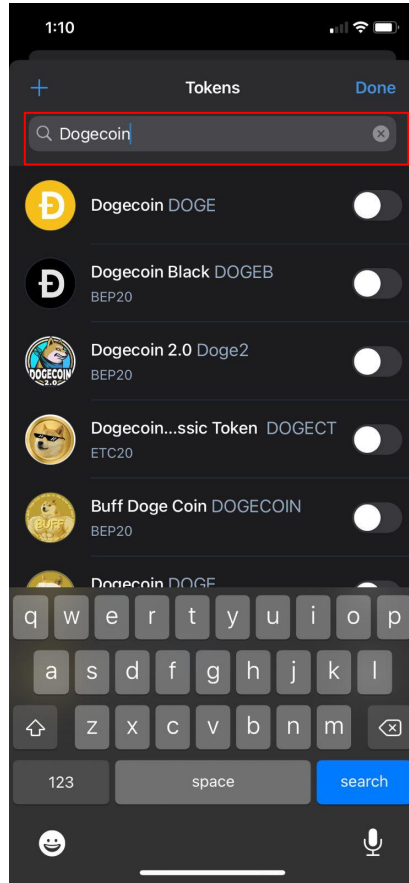

Dashboard

Deposit

Withdraw

Referral

Logout

English

D5g5TeVrvwgcSxDpD61DQw2g7jman9Rx

0.00005093DOGE

MINER SPEED: 1 DH/S | DAILY PROFIT 1 DOGE

Your Referral Link

<https://doge.digitalatto.io?reference=1246781280>

Copy

Trust Wallet

**IF YOU DON'T HAVE A CRYPTO WALLET,
DOWNLOAD TRUST WALLET**

TAKE THE DOGECOIN WALLET ID

Click on the icon and search dogecoin and enable it

COPY THE DOGECOIN WALLET ID

Click on “Dogecoin” > Click on “Receive” > “Copy” wallet ID

To Deposit Dogecoins, click on the “Deposit” option

Dashboard

Deposit