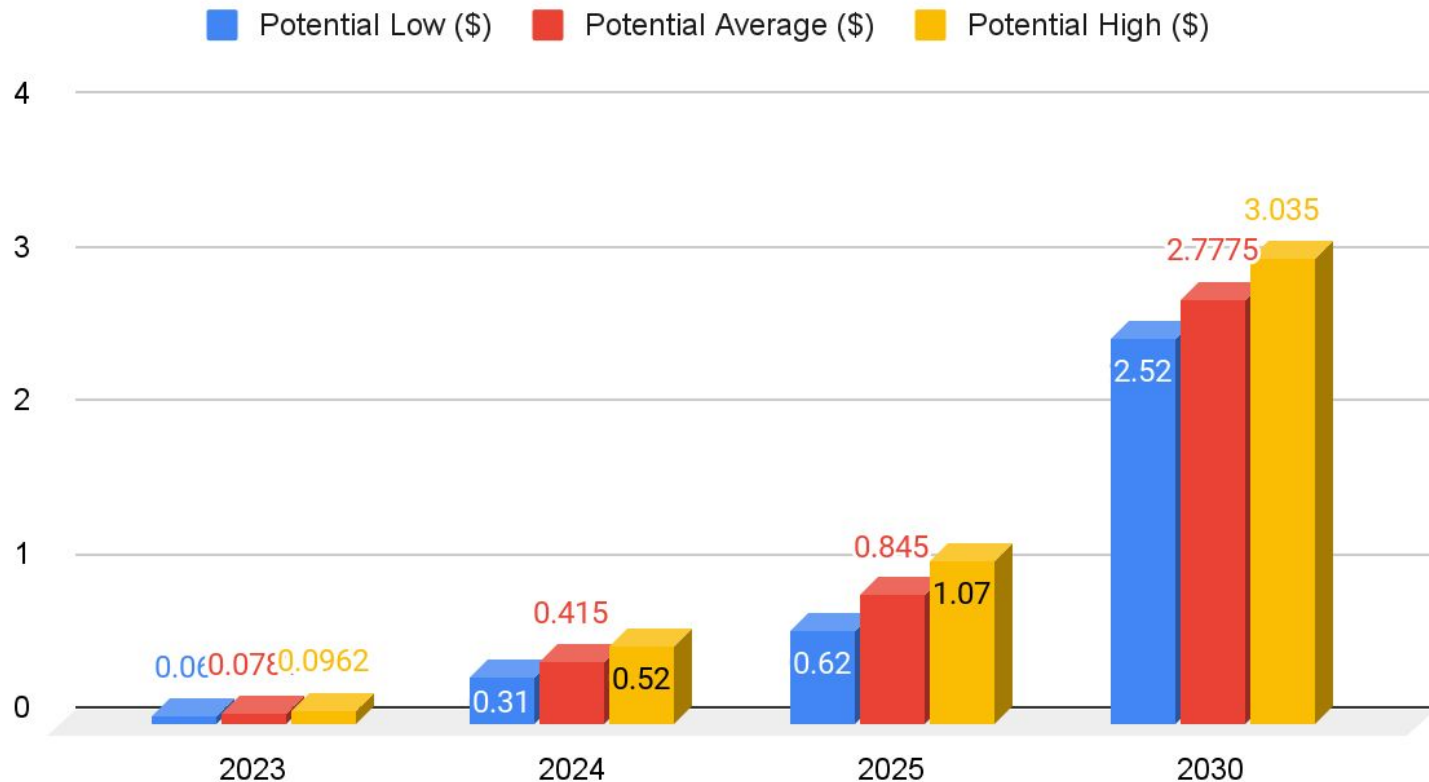

Dogecoin Price Prediction: 2023, 2024, 2025, 2026 - 2030

Expected to reach $1 IN 2025 & $3 In 2030