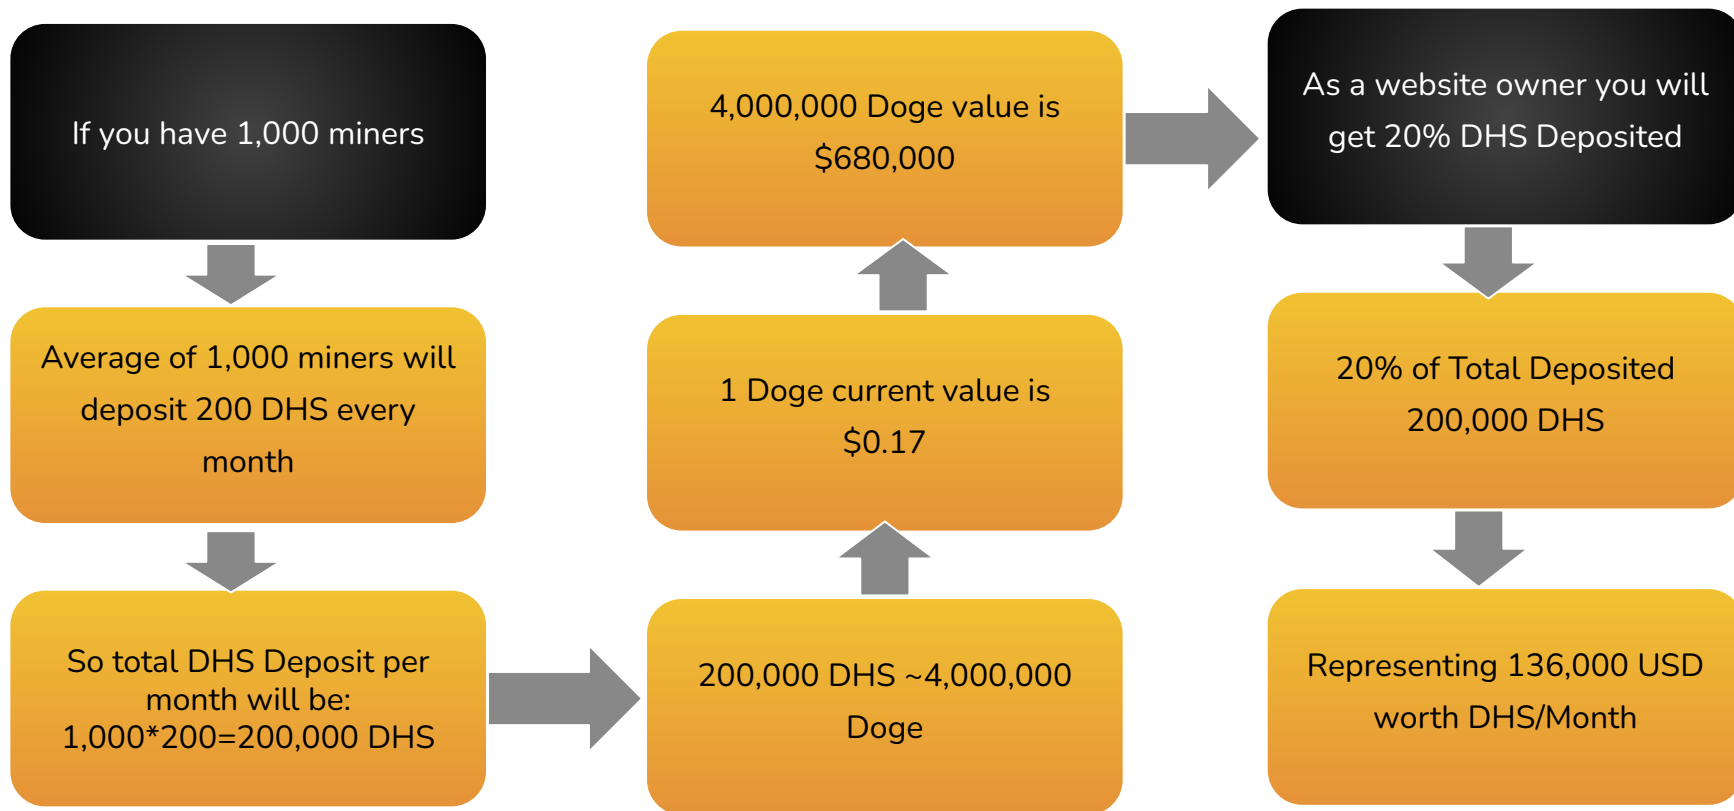

207.00 DOGE
Total Withdrawn

831.41 DOGE
Mining Track Balance

0.00 DOGE
Referral Bonus

Deposit & Withdraw Report of Last 12 Months

Last 30 days Withdraw History

- Dashboard
- Accounts
- Deposits
- Referral Logs
- Mining Tracks
- Logo & Favicon
- SEO Manager

Contract Amount for Node Website: 1,000 Devices, Average of 200 DHS per device

Total Contract Capacity:
200,000 DHS

Thats 4,000,000
Dogecoins

Worth \$680,000
(Doge Price: \$0.17)

As a node website owner, you will receive a profit of 20% of the total deposit, which amounts to \$136,000, if you successfully complete your device contract.

AVERAGE NODE WEBSITE OWNER PROFITS

**As of March 2024, the price of Dogecoin is recorded at \$0.17*

Every time a miner withdraws DHS, the total DHS decreases, requiring existing miners to deposit their existing accounts to maintain the average DHS. Every deposit contributes to the website owner's 20% profit.