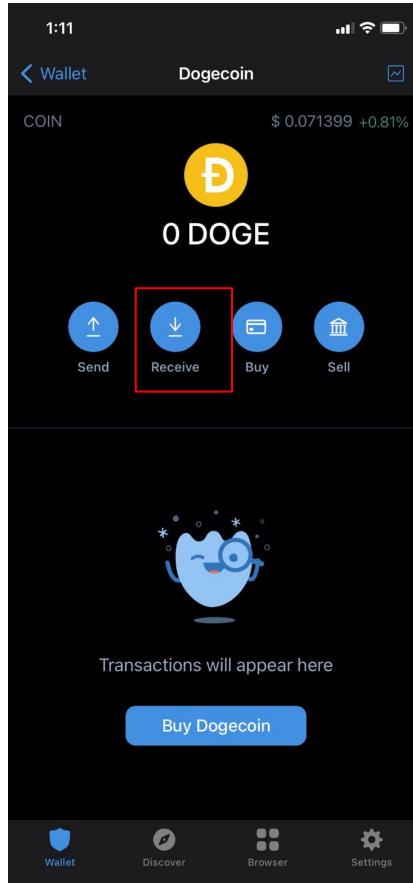

COPY THE DOGECOIN WALLET ID

Click on “Dogecoin” > Click on “Receive” > “Copy” wallet ID