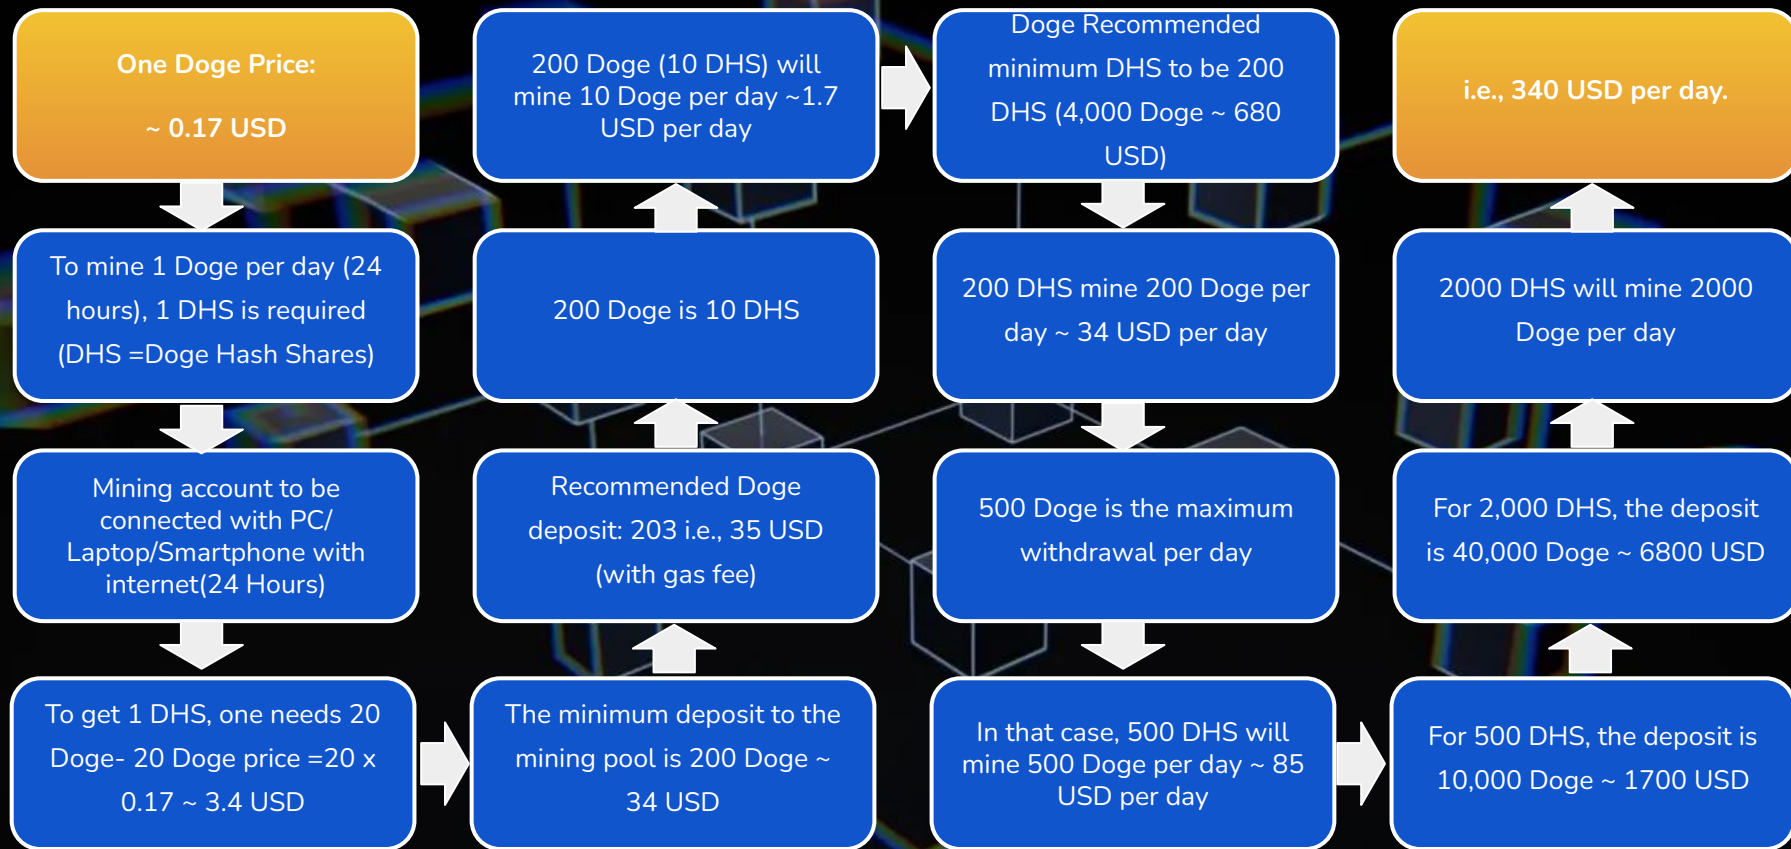

DOGECOIN MINING FUNDAMENTALS

*As of March 2024, the price of Dogecoin is recorded at $0.17