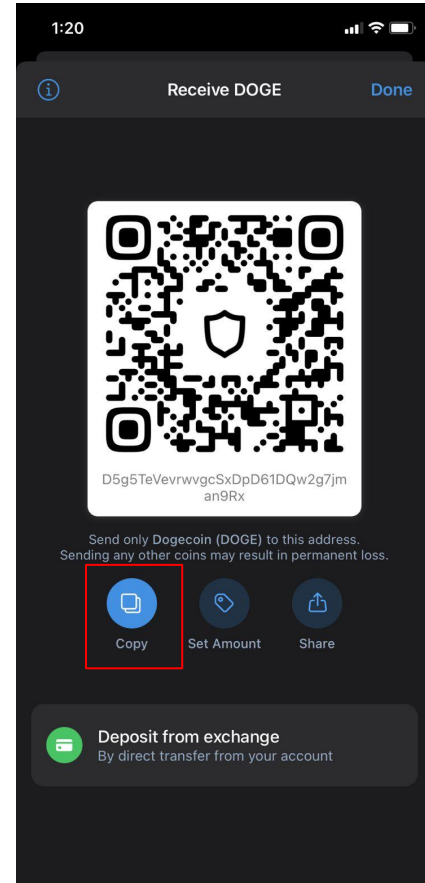

Dashboard

Deposit

Withdraw

Referral

Logout

English

D5g5TeVrvwgcSxDpD61DQw2g7jman9Rx

0.00005093DOGE

MINER SPEED: 1 DH/S | DAILY PROFIT 1 DOGE

Your Referral Link

<https://doge.digitalatto.io?reference=1246781280>

Copy

Trust Wallet

**IF YOU DON'T HAVE A CRYPTO WALLET,
DOWNLOAD TRUST WALLET**

TAKE THE DOGECOIN WALLET ID

Click on the icon and search dogecoin and enable it

COPY THE DOGECOIN WALLET ID

Click on “Dogecoin” > Click on “Receive” > “Copy” wallet ID

To Deposit Dogecoins, click on the “Deposit” option

Dashboard

Deposit