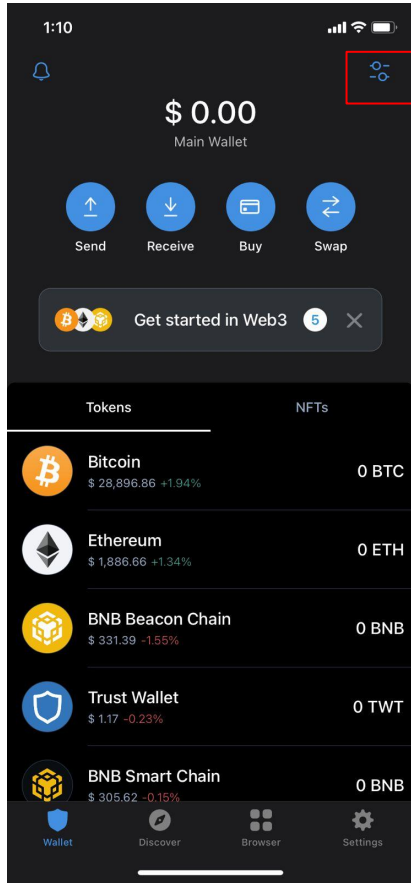

TAKE THE DOGECOIN WALLET ID

Click on the icon and search dogecoin and enable it