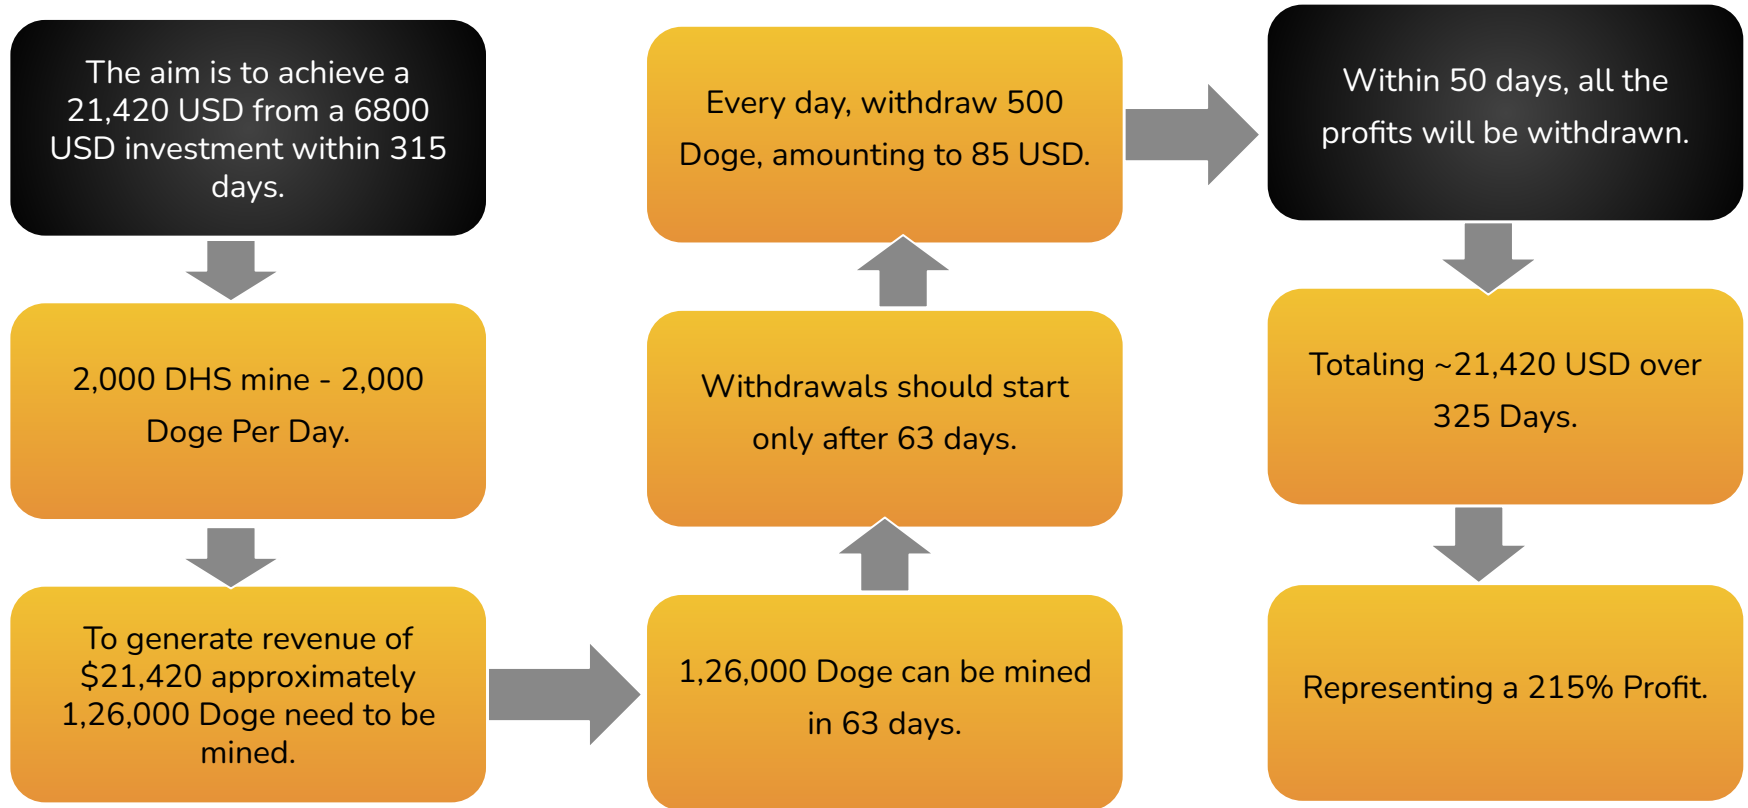

100 DAYS PLAN

24 HOURS MINING

INVEST \$1700

500 DHS MINING SPEED (500 DOGECOIN/DAY)

MINE 50 DAYS

25,000 Dogecoins in 50 Days

WITHDRAW

After 50 Days- Daily 500 Dogecoin (in 50 Days)

PROFIT

\$2550 (150%)

STRATEGY 2 WITH DETAILED STEPS

**As of March 2024, the price of Dogecoin is recorded at \$0.17*

Strategy 3: 315 Days Plan

Invest \$6,800 & Get \$21,420

315 DAYS PLAN
24 HOURS MINING

INVEST \$1700
2000 DHS MINING SPEED (2000 DOGECOIN/DAY)

MINE 63 DAYS
126,000 Dogecoins in 63 Days

WITHDRAW
After 63 Days- Daily 500 Dogecoin (in 252 Days)

PROFIT
\$14620 (215%)

STRATEGY 3 WITH DETAILED STEPS

**As of March 2024, the price of Dogecoin is recorded at \$0.17*