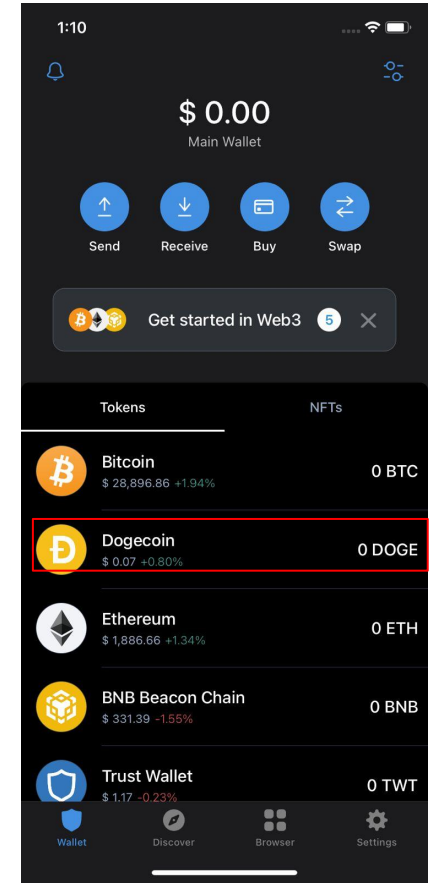

TAKE THE DOGECOIN WALLET ID

Click on the icon and search dogecoin and enable it