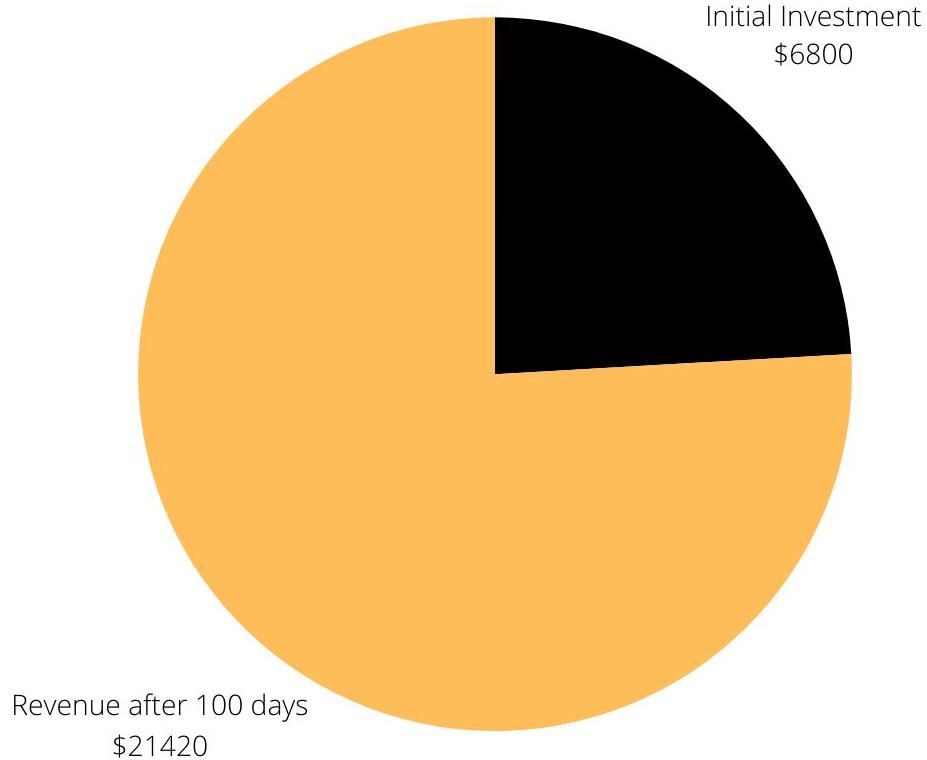

100 DAYS PLAN

24 HOURS MINING

INVEST \$1700

500 DHS MINING SPEED (500 DOGECOIN/DAY)

MINE 50 DAYS

25,000 Dogecoins in 50 Days

WITHDRAW

After 50 Days- Daily 500 Dogecoin (in 50 Days)

PROFIT

\$2550 (150%)

STRATEGY 2 WITH DETAILED STEPS

**As of March 2024, the price of Dogecoin is recorded at \$0.17*

Strategy 3: 315 Days Plan

Invest \$6,800 & Get \$21,420

315 DAYS PLAN
24 HOURS MINING

INVEST \$1700
2000 DHS MINING SPEED (2000 DOGECOIN/DAY)

MINE 63 DAYS
126,000 Dogecoins in 63 Days

WITHDRAW
After 63 Days- Daily 500 Dogecoin (in 252 Days)

PROFIT
\$14620 (215%)

STRATEGY 3 WITH DETAILED STEPS

**As of March 2024, the price of Dogecoin is recorded at \$0.17*