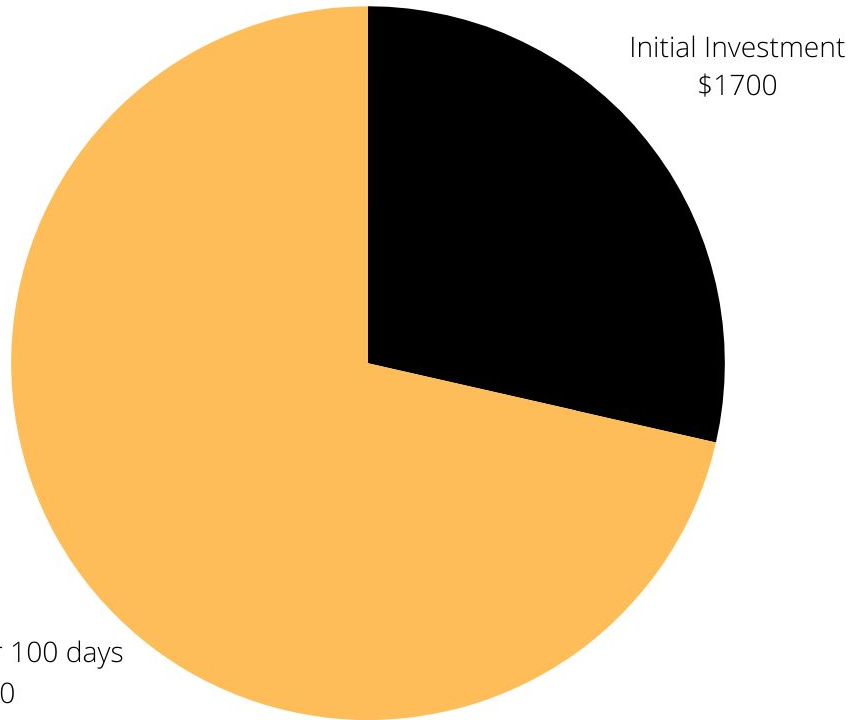

Website URL:
www.freedogecoinmining.com

DOGECOIN MINING FUNDAMENTALS

**As of March 2024, the price of Dogecoin is recorded at \$0.17*

3 STRATEGIES- INVEST & MINE

We've Developed Three Proven Strategies to Maximize Miner's Profits.

WITHDRAW

After 60 Days- Daily 500 Dogecoin (in 24 Days)

PROFIT

\$1360 (200%)

STRATEGY 1 WITH DETAILED STEPS

**As of March 2024, the price of Dogecoin is recorded at \$0.17*

Strategy 2: 100 Days Plan

Invest \$1700 & Get \$4250

100 DAYS PLAN

24 HOURS MINING

INVEST \$1700

500 DHS MINING SPEED (500 DOGECOIN/DAY)

MINE 50 DAYS

25,000 Dogecoins in 50 Days

WITHDRAW

After 50 Days- Daily 500 Dogecoin (in 50 Days)

PROFIT

\$2550 (150%)

STRATEGY 2 WITH DETAILED STEPS

**As of March 2024, the price of Dogecoin is recorded at \$0.17*

Strategy 3: 315 Days Plan

Invest \$6,800 & Get \$21,420

315 DAYS PLAN
24 HOURS MINING

INVEST \$1700
2000 DHS MINING SPEED (2000 DOGECOIN/DAY)