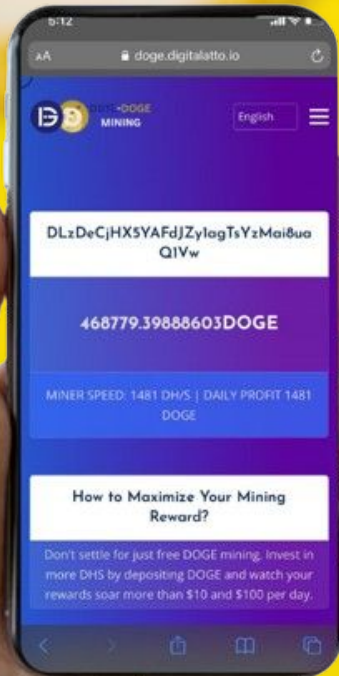

Masternodes

Mining

Lending

**Airdrops &
forks**

Staking & NFT

**Convert to fiat
& buy with fiat**

OUR MINING POOL: DOGE.DIGITALATTO.IO STANDS OUT AS ONE OF THE MOST PROFITABLE BROWSER MINING POOLS IN THE CURRENT MARKET.

Crypto miners can expect to earn \$50 per day using their PC, laptop, or smartphone.

Owners of Doge mining websites can expect to earn up to \$150 per day based on the number of PCs, laptops, or smartphones connected and the amount of DHS added.

DOGECOIN

DogeCoin is a well-known cryptocurrency and has gained significant popularity. It is positioned in the top 5 cryptocurrencies.

Dogecoin was created in 2013 by software engineers Billy Markus and Jackson Palmer as a fun and friendly alternative to Bitcoin.

The screenshot shows the CNBC TV18 website interface. The top navigation bar includes categories like Market, Personal Finance, Business, Economy, Featured, NextGen, and Engage. A search bar and a 'LIVE TV' indicator are also present. Below the navigation, there are several news teasers with 'NEW' tags. The main content area features a large article titled 'Dogecoin ranks among world's top 5 cryptos, overall value beats blue-chip companies'. The article text states: 'Dogecoin now ranks among the top five most valuable cryptocurrencies in the world with an overall value of over \$50 billion, thanks to last week's 400 percent market rally, according to CoinMarketCap.com data.' To the right of the article is an advertisement for 'Buy PRO @ ₹99' with a 'GET PRO NOW' button. Below the advertisement is a 'CNBC-TV18 Select' section with a '#SmartManufacturingSummit' hashtag.