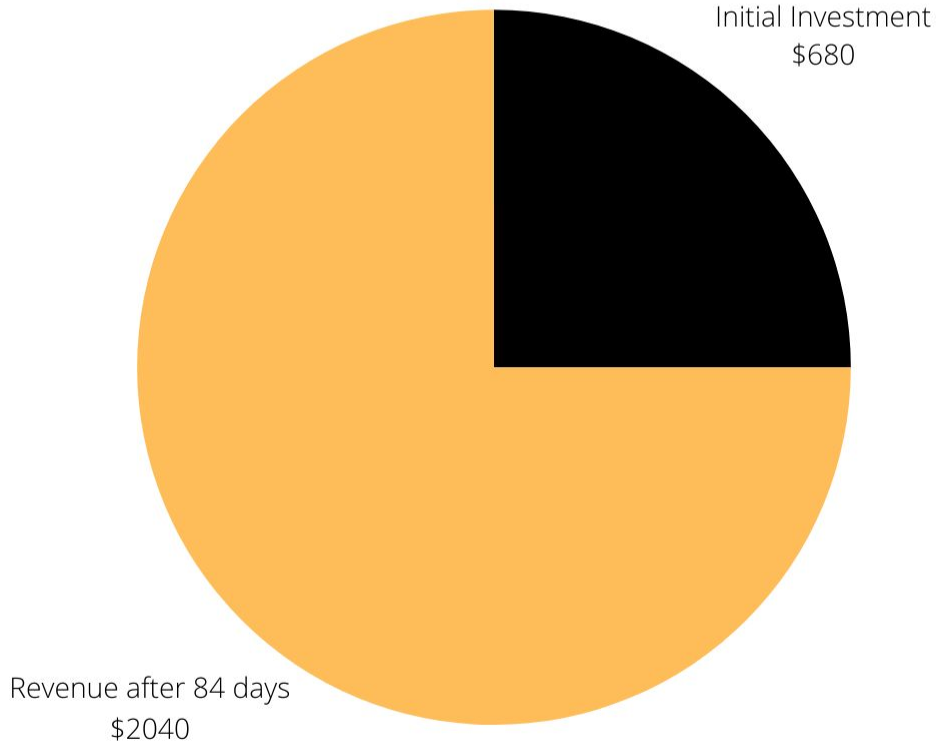

MINER SPEED: 1.000000000 DHUS DAILY PROFIT 1 DOGE
MINER SPEED: 15.000000000 DHUS DAILY PROFIT 15 DOGE
MINER SPEED: 150.000000000 DHUS DAILY PROFIT 150 DOGE
MINER SPEED: 1500.000000000 DHUS DAILY PROFIT 1500 DOGE

Website URL:
www.freedogecoinmining.com

DOGECOIN MINING FUNDAMENTALS

**As of March 2024, the price of Dogecoin is recorded at \$0.17*

3 STRATEGIES- INVEST & MINE

We've Developed Three Proven Strategies to Maximize Miner's Profits.

Strategy 1: 84 Days Plan

Invest \$680 & Get \$2040

84 DAYS PLAN

24 HOURS MINING

INVEST \$680

200 DHS MINING SPEED (200 DOGECOIN/DAY)

MINE 60 DAYS

12000 Dogecoins

WITHDRAW

After 60 Days- Daily 500 Dogecoin (in 24 Days)

PROFIT

\$1360 (200%)

STRATEGY 1 WITH DETAILED STEPS

**As of March 2024, the price of Dogecoin is recorded at \$0.17*

Strategy 2: 100 Days Plan

Invest \$1700 & Get \$4250