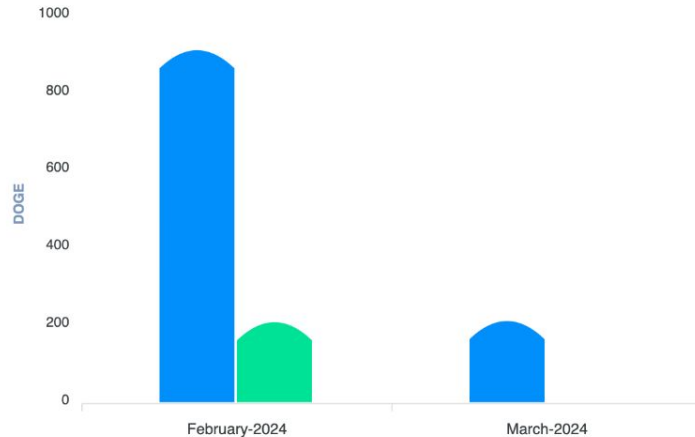

WEBSITE OWNERS' DASHBOARD

Dashboard

Last Cron Run : 12 seconds ago

Total Account
13

Active Account
13

Referred Account
13

1,120.00 DOGE
Total Deposited

207.00 DOGE
Total Withdrawn

831.41 DOGE
Mining Track Balance

0.00 DOGE
Referral Bonus

Deposit & Withdraw Report of Last 12 Months