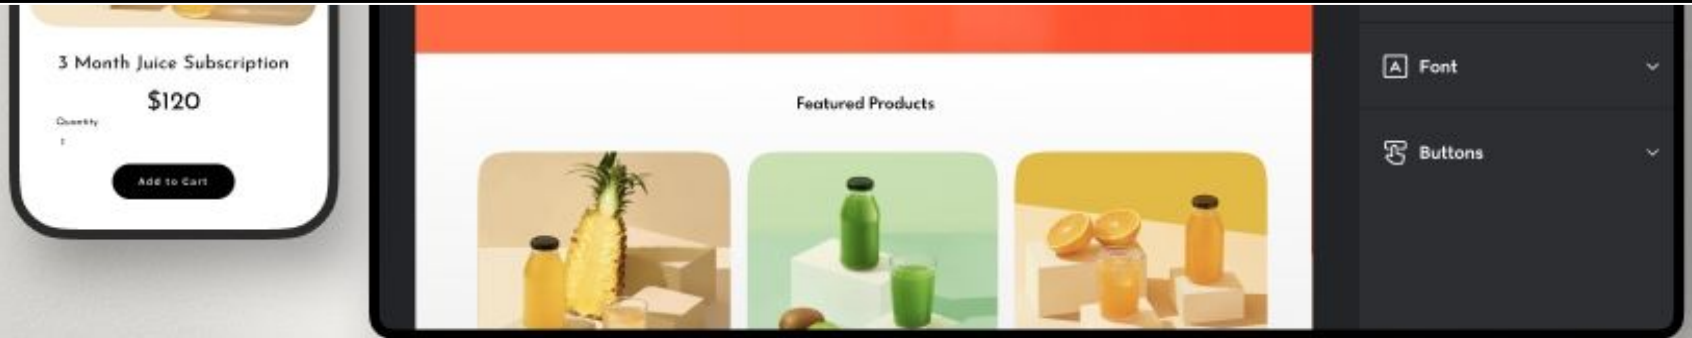

DIGITALATTO MINING NODE WEBSITE

<https://dogeminingwebsite.com>