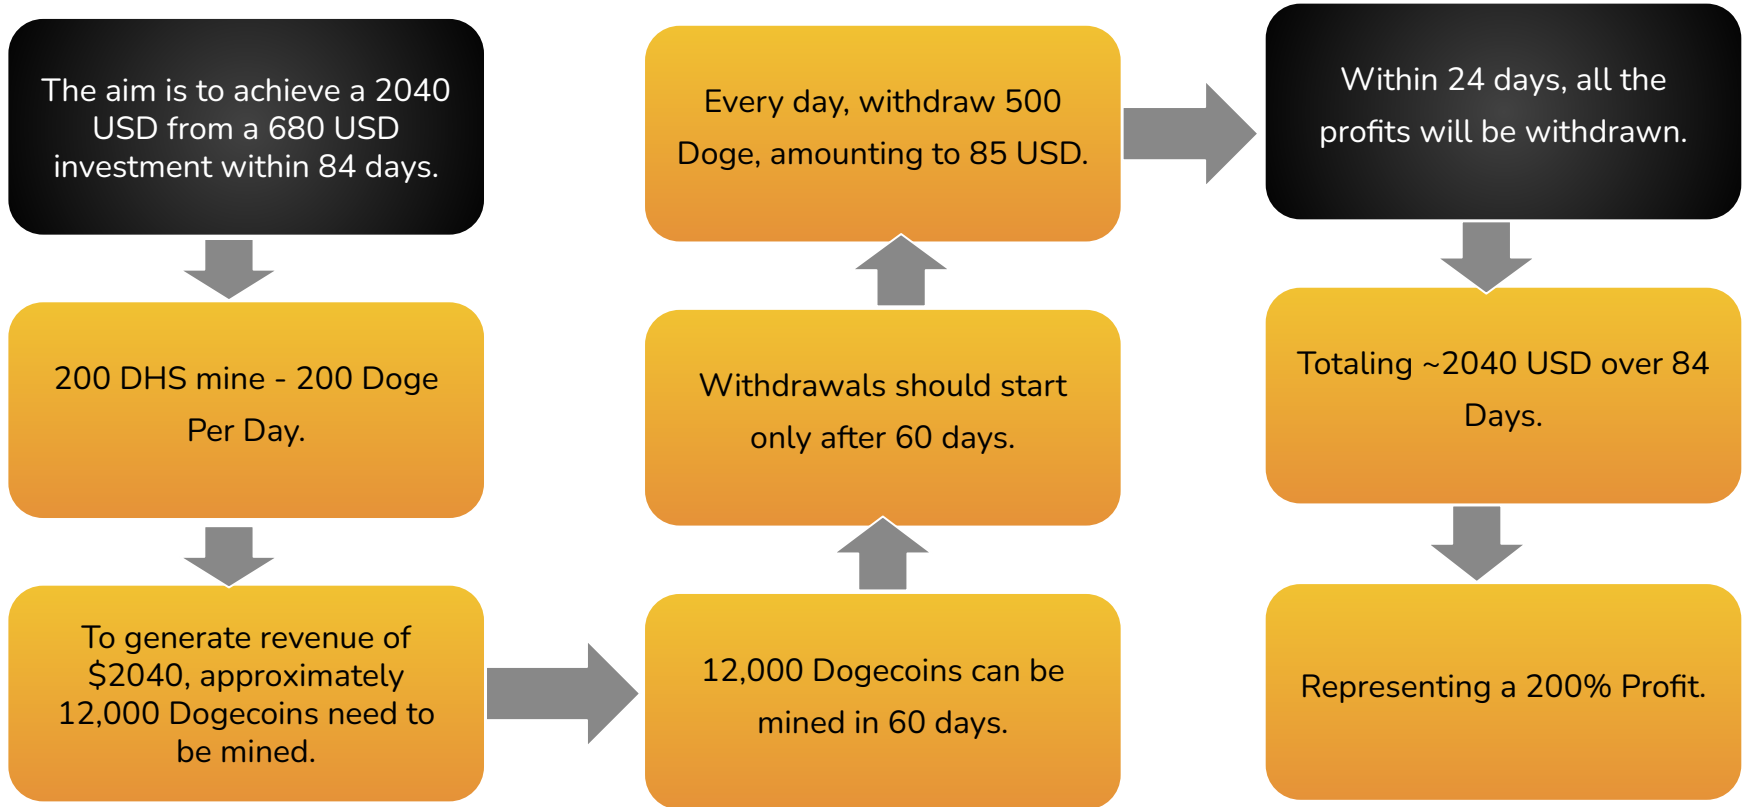

Website URL:
www.freedogecoinmining.com

DOGECOIN MINING FUNDAMENTALS

**As of March 2024, the price of Dogecoin is recorded at \$0.17*

3 STRATEGIES- INVEST & MINE

We've Developed Three Proven Strategies to Maximize Miner's Profits.

Strategy 1: 84 Days Plan

Invest \$680 & Get \$2040

84 DAYS PLAN

24 HOURS MINING

INVEST \$680

200 DHS MINING SPEED (200 DOGECOIN/DAY)

MINE 60 DAYS

12000 Dogecoins

WITHDRAW

After 60 Days- Daily 500 Dogecoin (in 24 Days)

PROFIT

\$1360 (200%)

STRATEGY 1 WITH DETAILED STEPS

**As of March 2024, the price of Dogecoin is recorded at \$0.17*

Strategy 2: 100 Days Plan

Invest \$1700 & Get \$4250