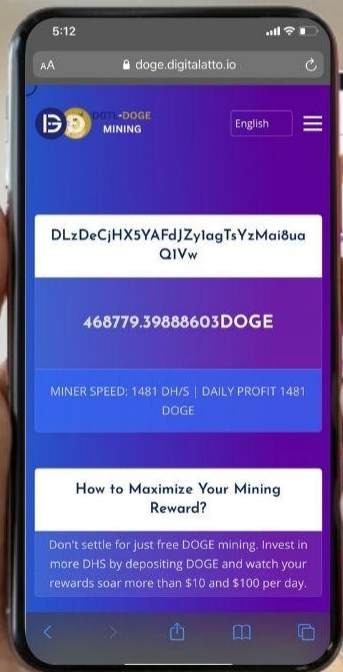

Masternodes

Mining

Lending

**Airdrops &
forks**

Staking & NFT

**Convert to fiat
& buy with fiat**

OUR MINING POOL: DOGE.DIGITALATTO.IO STANDS OUT AS ONE OF THE MOST PROFITABLE BROWSER MINING POOLS IN THE CURRENT MARKET.

Crypto miners can expect to earn \$50 per day using their PC, laptop, or smartphone.

Owners of Doge mining websites can expect to earn up to \$150 per day based on the number of PCs, laptops, or smartphones connected and the amount of DHS added.

DOGECOIN

DogeCoin is a well-known cryptocurrency and has gained significant popularity. It is positioned in the top 5 cryptocurrencies.

Dogecoin was created in 2013 by software engineers Billy Markus and Jackson Palmer as a fun and friendly alternative to Bitcoin.

The screenshot shows the CNBC TV18 website interface. The top navigation bar includes categories like Market, Personal Finance, Business, Economy, Featured, NextGen, and Engage. A search bar and a 'LIVE TV' indicator are also present. Below the navigation, there are several news teasers with 'NEW' tags. The main content area features a large article titled 'Dogecoin ranks among world's top 5 cryptos, overall value beats blue-chip companies'. The article text states: 'Dogecoin now ranks among the top five most valuable cryptocurrencies in the world with an overall value of over \$50 billion, thanks to last week's 400 percent market rally, according to CoinMarketCap.com data.' To the right of the article is an advertisement for 'Buy PRO @ ₹99' with a 'GET PRO NOW' button. Below the advertisement is a 'CNBC-TV18 Select' section with a '#SmartManufacturingSummit' hashtag.