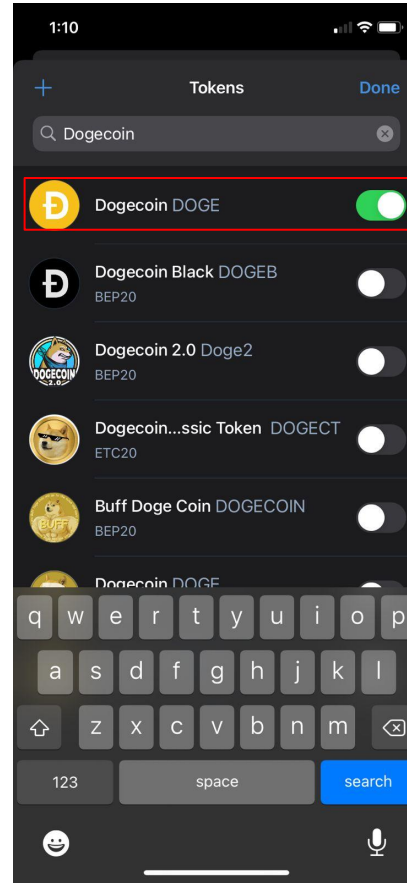

Dashboard

Deposit

Withdraw

Referral

Logout

English

D5g5TeVrvwgcSxDpD61DQw2g7jman9Rx

0.00005093DOGE

MINER SPEED: 1 DH/S | DAILY PROFIT 1 DOGE

Your Referral Link

<https://doge.digitalatto.io?reference=1246781280>

Copy

Trust Wallet

**IF YOU DON'T HAVE A CRYPTO WALLET,
DOWNLOAD TRUST WALLET**

TAKE THE DOGECOIN WALLET ID

Click on the icon and search dogecoin and enable it

COPY THE DOGECOIN WALLET ID

Click on “Dogecoin” > Click on “Receive” > “Copy” wallet ID

To Deposit Dogecoins, click on the “Deposit” option

Dashboard

Deposit