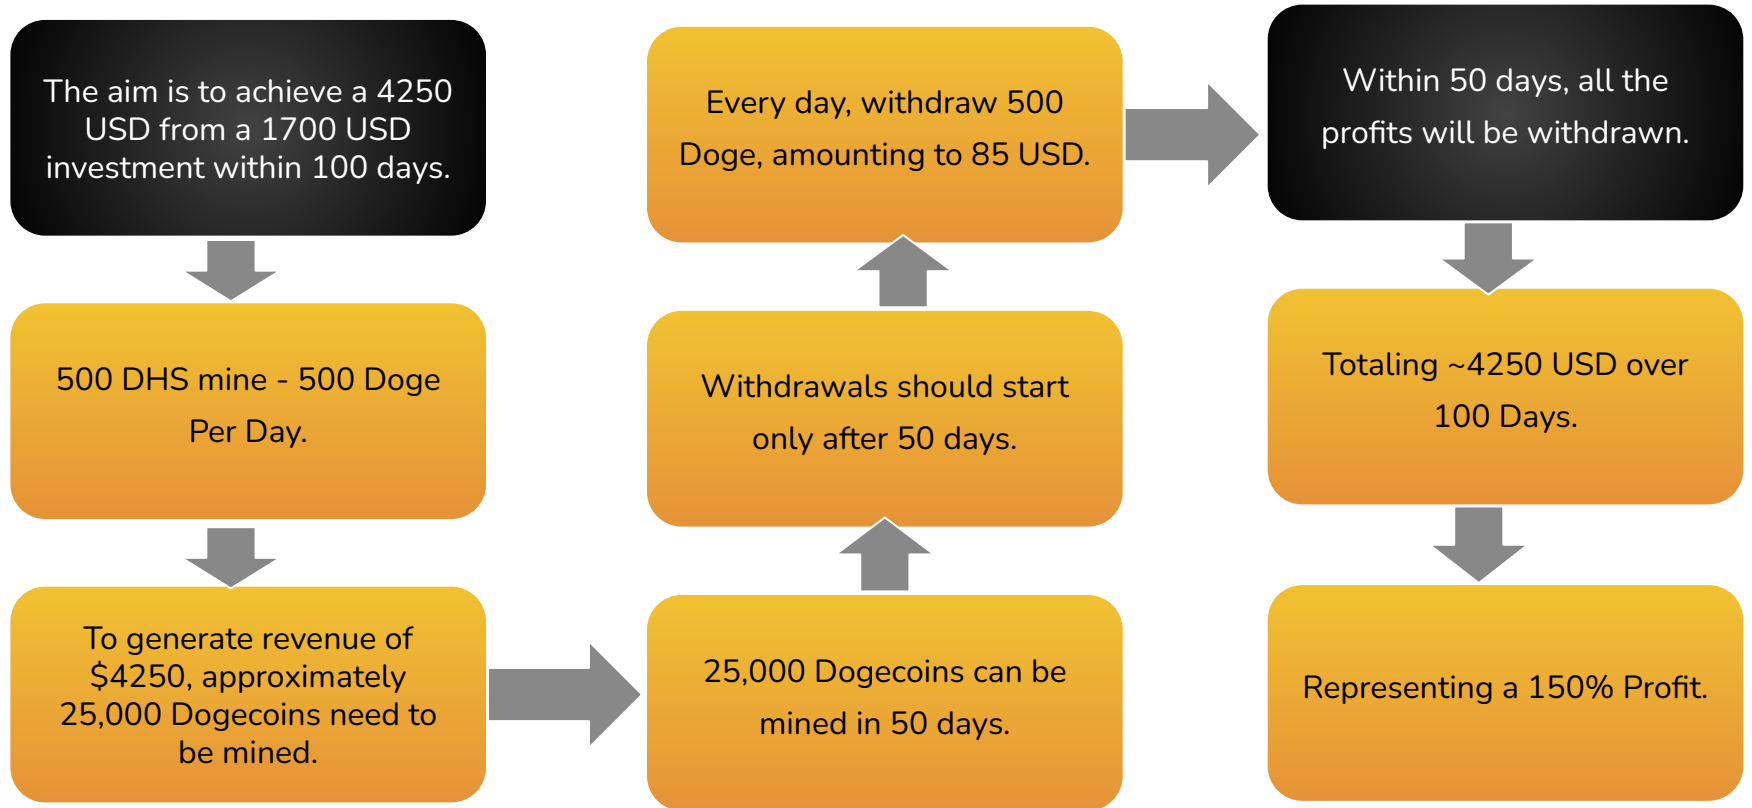

100 DAYS PLAN

24 HOURS MINING

INVEST \$1700

500 DHS MINING SPEED (500 DOGECOIN/DAY)

MINE 50 DAYS

25,000 Dogecoins in 50 Days

WITHDRAW

After 50 Days- Daily 500 Dogecoin (in 50 Days)

PROFIT

\$2550 (150%)

STRATEGY 2 WITH DETAILED STEPS

**As of March 2024, the price of Dogecoin is recorded at \$0.17*

Strategy 3: 315 Days Plan

Invest \$6,800 & Get \$21,420

315 DAYS PLAN
24 HOURS MINING

INVEST \$1700
2000 DHS MINING SPEED (2000 DOGECOIN/DAY)