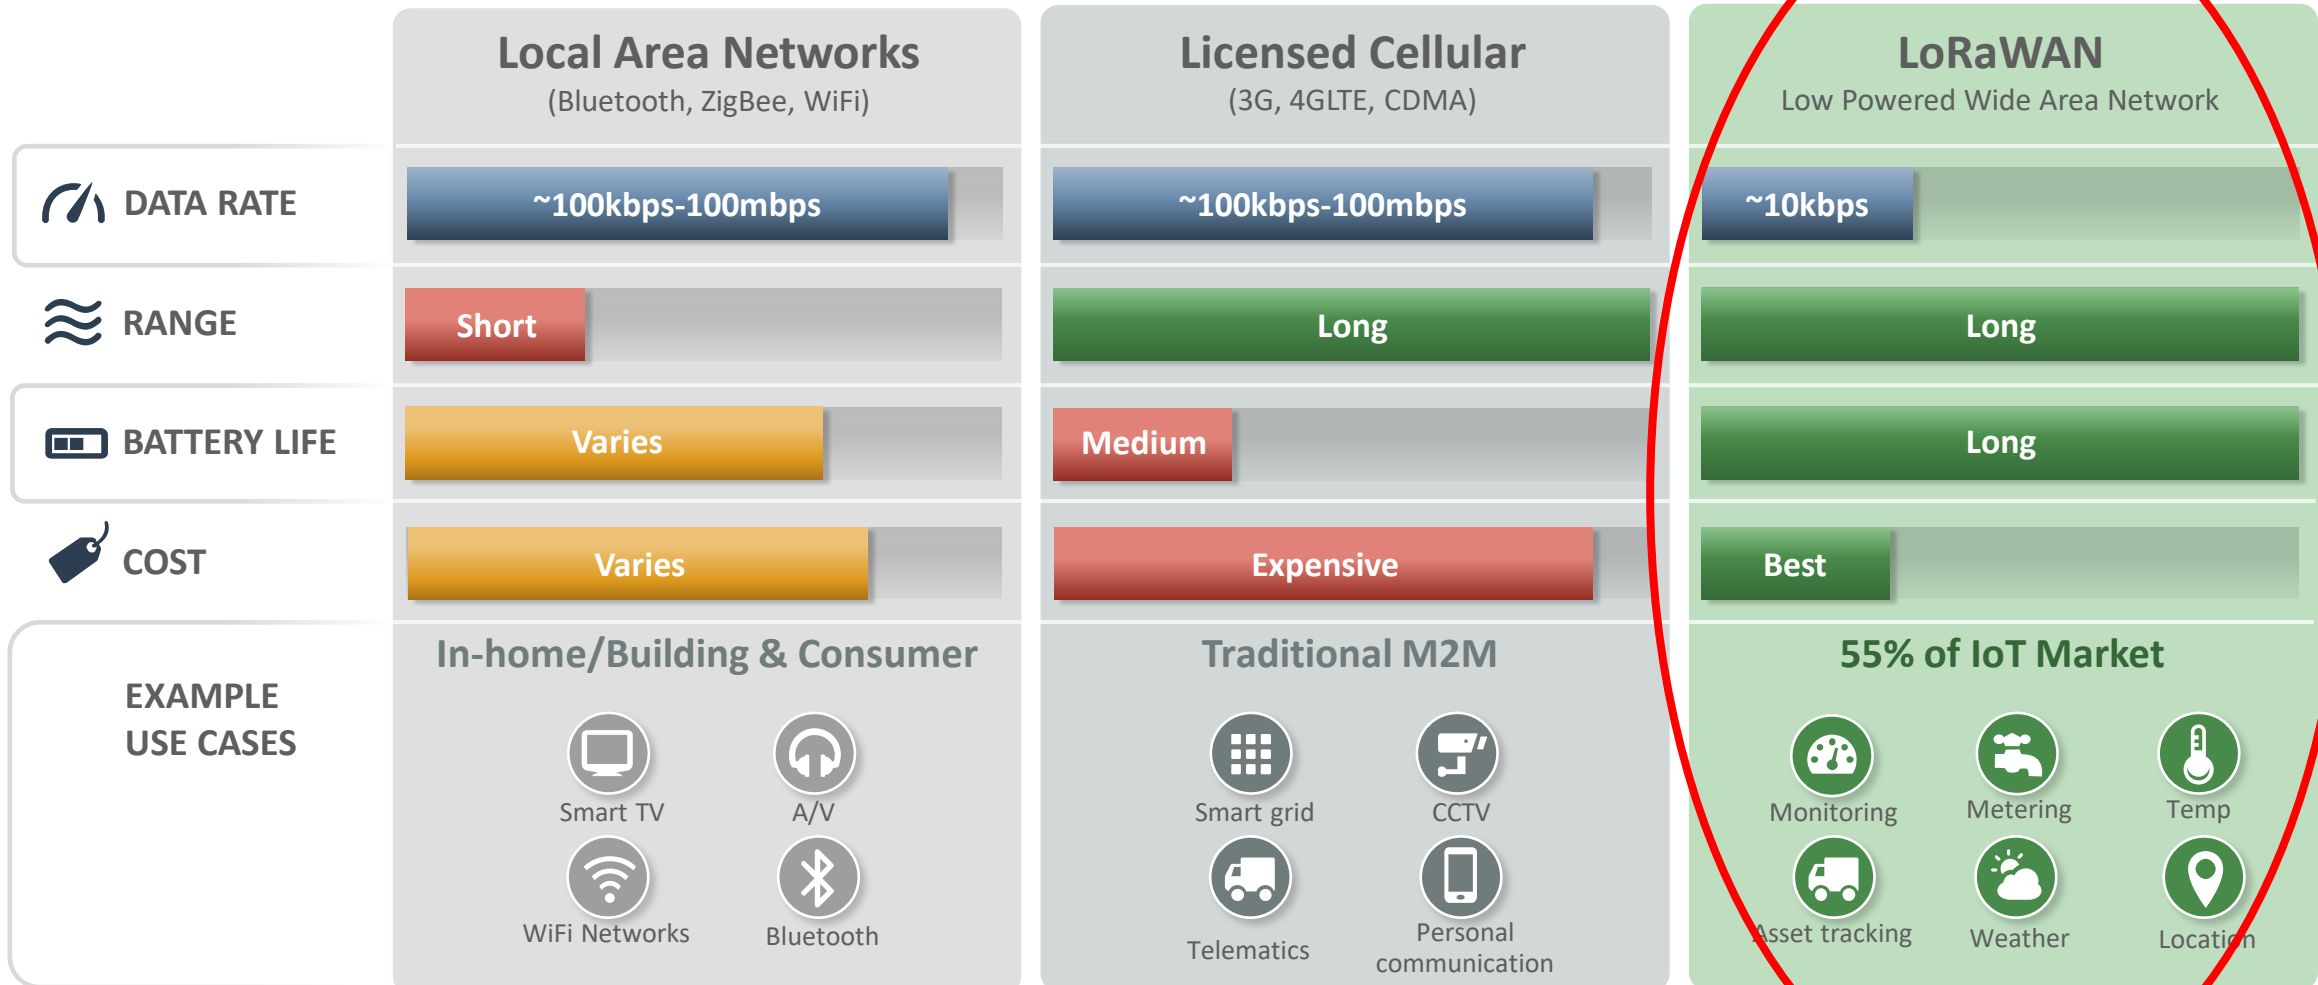

# Data

Incorporate real time data from sensors, AI and other applicable technologies to promote resilient solutions to address environmental, public health and equity challenges.

# Long Range Wide Area Network

---

A networking technology designed for low powered devices to communicate over long range wireless connections using unlicensed radio bands

LoRaWAN protocols are defined by the LoRa alliance and formalized in the LoRaWAN specification

# IoT Connectivity Industry Landscape

*LoRaWAN targeted to address 55% of the use cases*