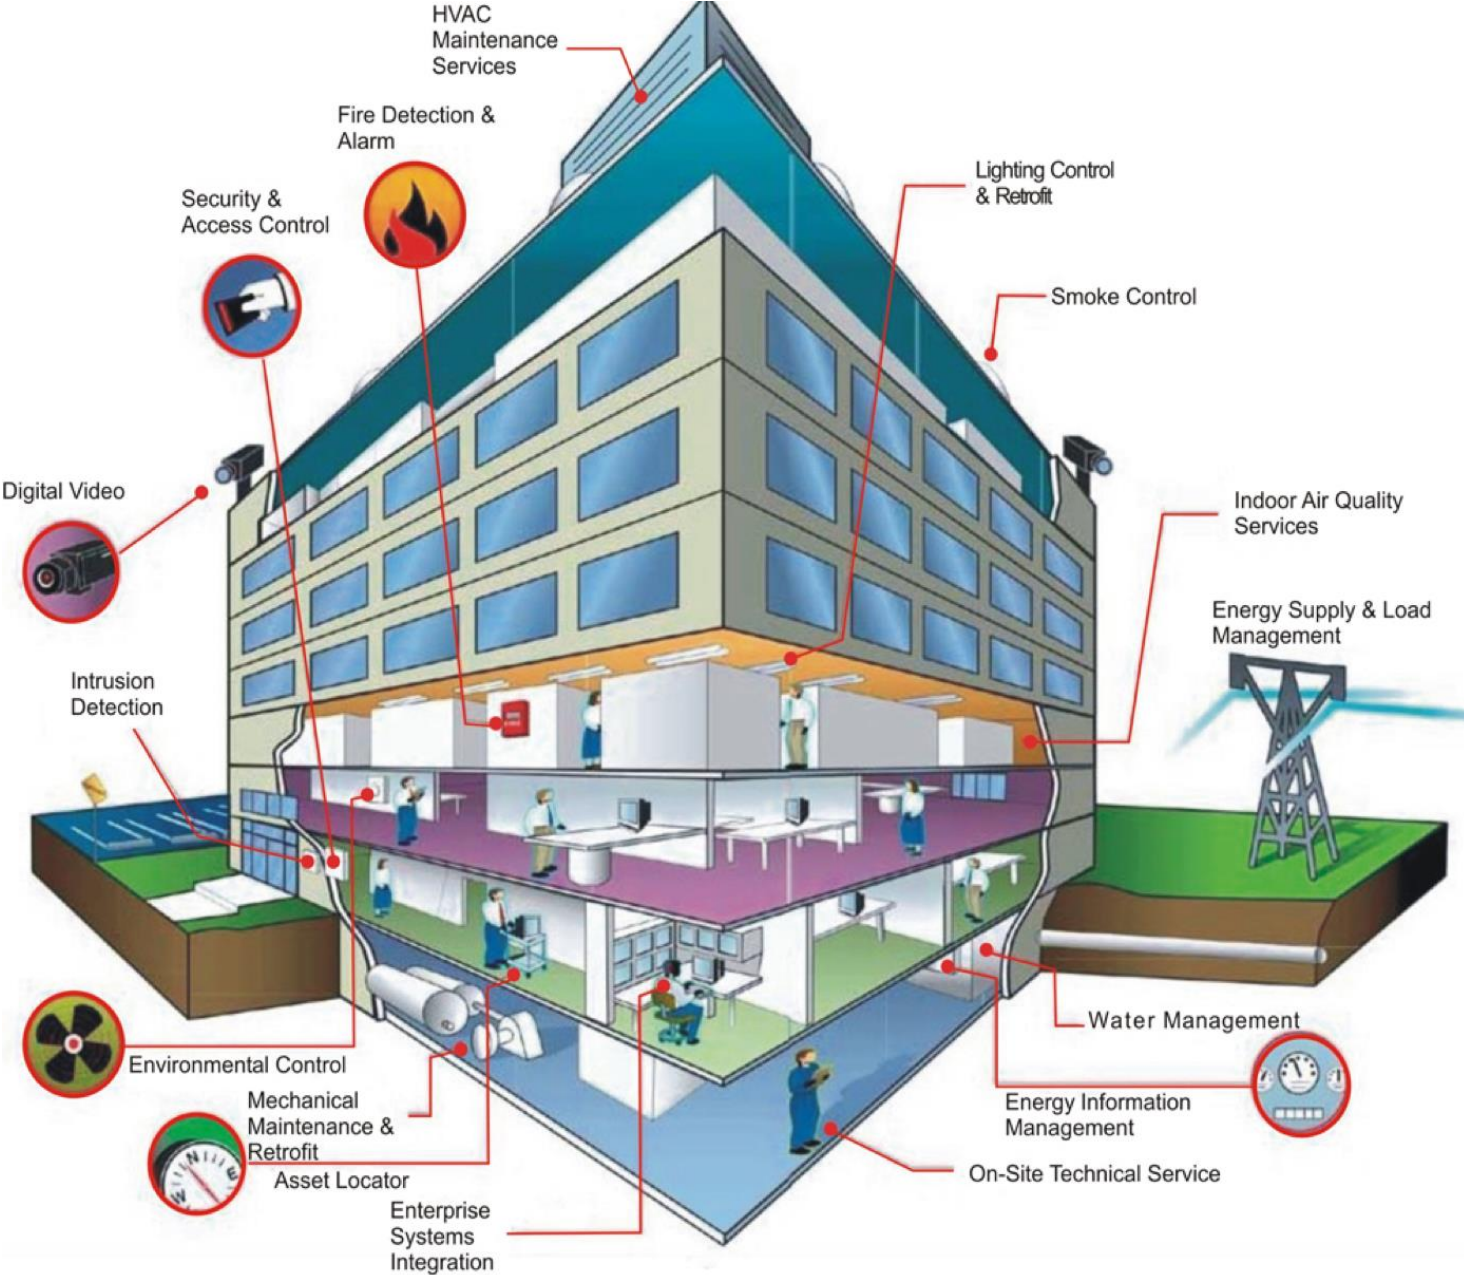

# Connected Cities Opportunities

Rodent Traps

Cold Storage

Environmental Monitoring

CONNECTED FAUCETS

Parking Management

Flood & Leak Detection

Water Leak Detector

Tank Monitoring

Gas Safety

Waste Management

Smart Lighting

CONNECTED BACKFLOW PREVENTERS

Asset Tracking

# Built Environment

# Data

Incorporate real time data from sensors, AI and other applicable technologies to promote resilient solutions to address environmental, public health and equity challenges.