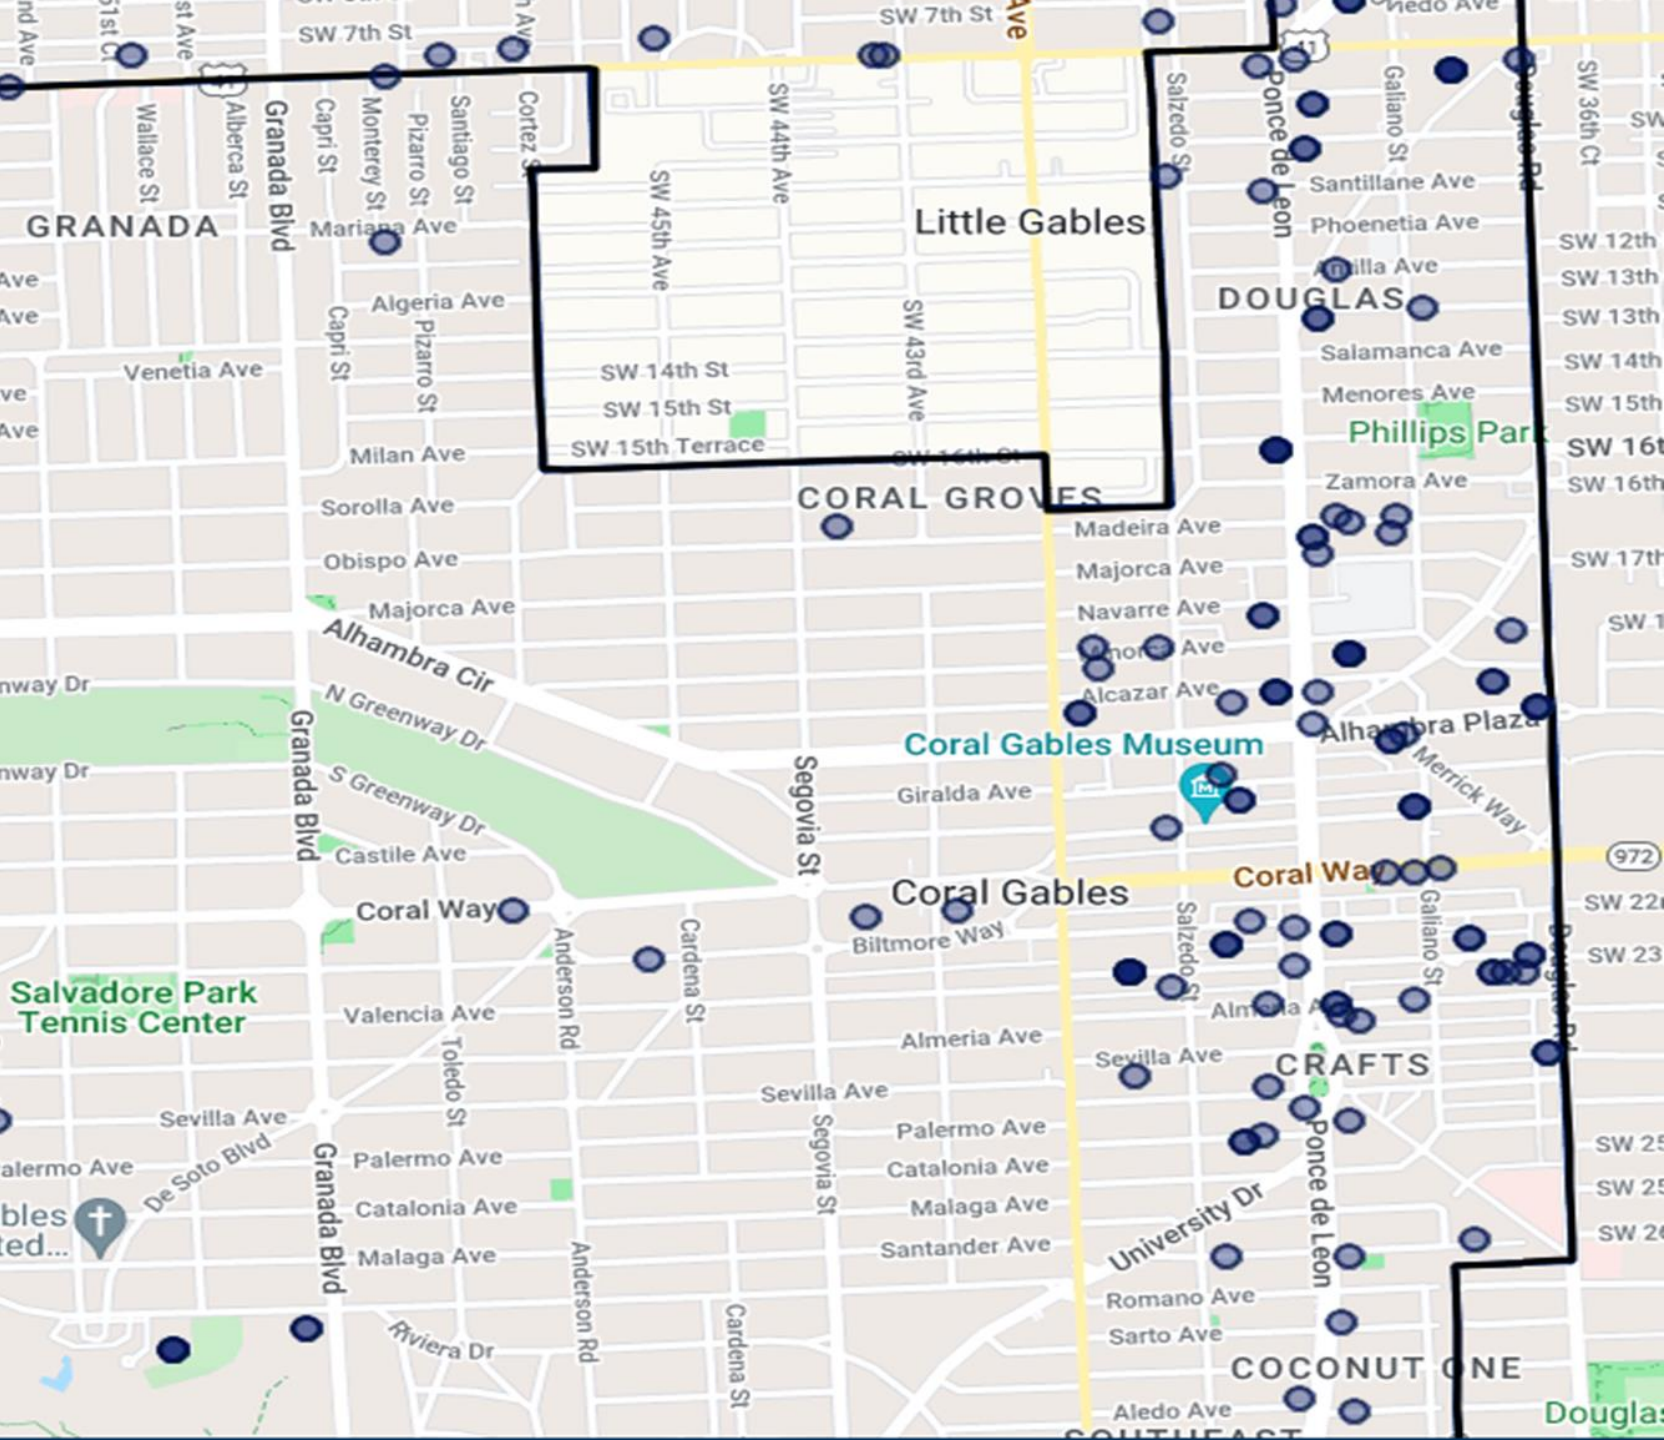

Data

Incorporate real time data from sensors, AI and other applicable technologies to promote resilient solutions to address environmental, public health and equity challenges.