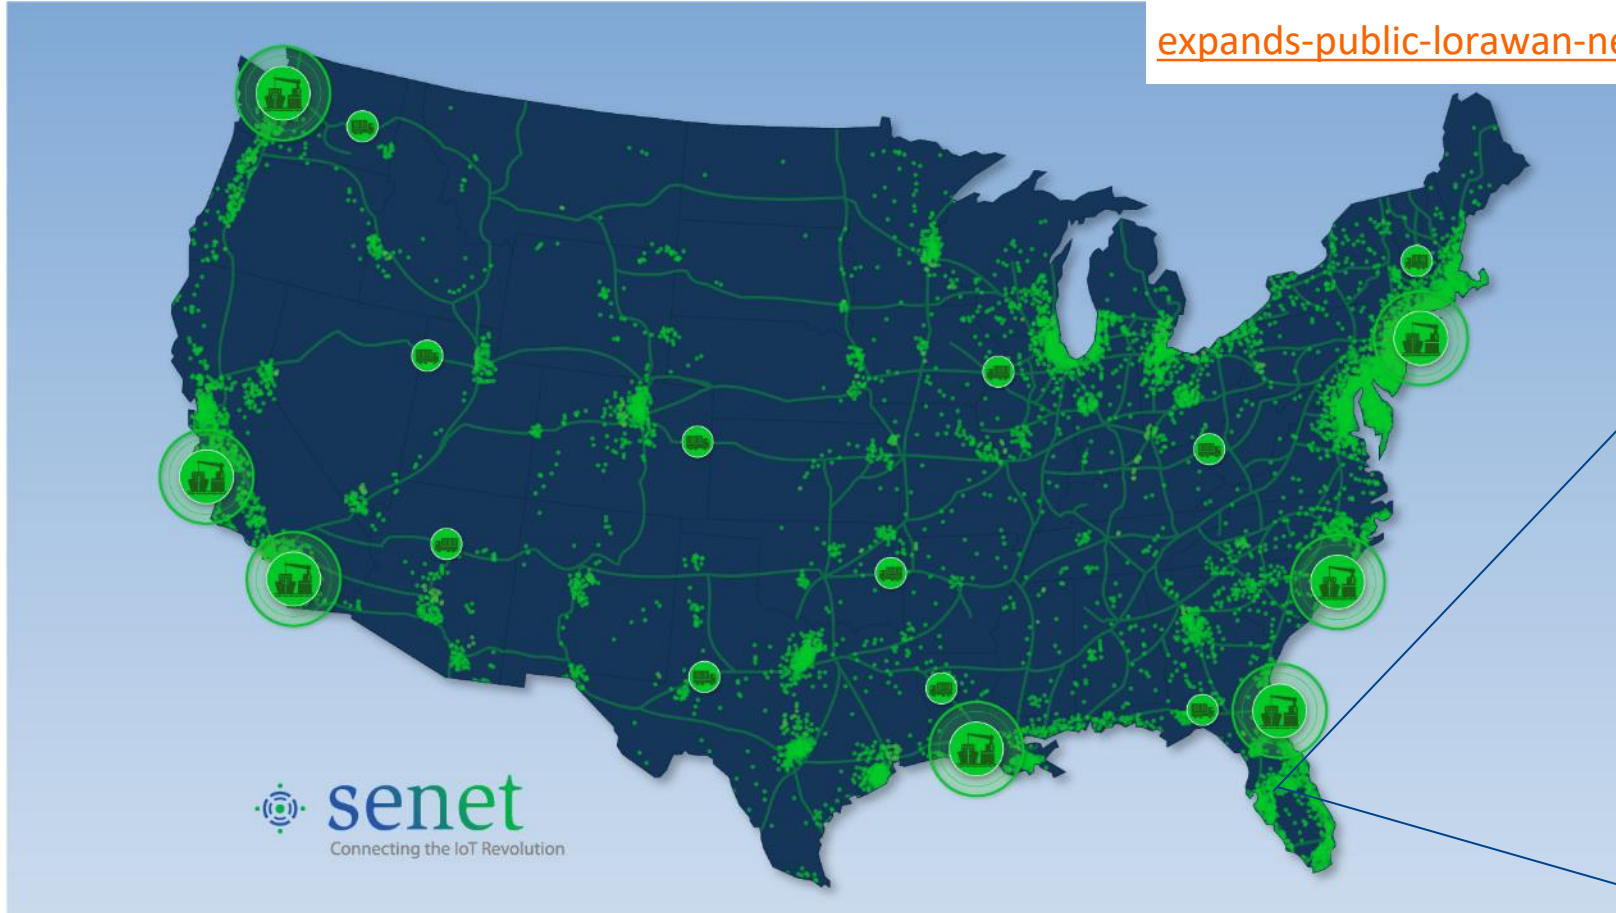

# Long Range Wide Area Network

---

A networking technology designed for low powered devices to communicate over long range wireless connections using unlicensed radio bands

LoRaWAN protocols are defined by the LoRa alliance and formalized in the LoRaWAN specification

# IoT Connectivity Industry Landscape

*LoRaWAN targeted to address 55% of the use cases*

# Senet Network Coverage <https://www.senetco.com/us-coverage/>

The largest public carrier-grade LoRaWAN network in the US

Tampa Expansion <https://www.senetco.com/about/news/senet-expands-public-lorawan-network-across-tampa-bay-metro-region/>

The largest and densest metropolitan deployment of public carrier-grade LoRaWAN connectivity in North America