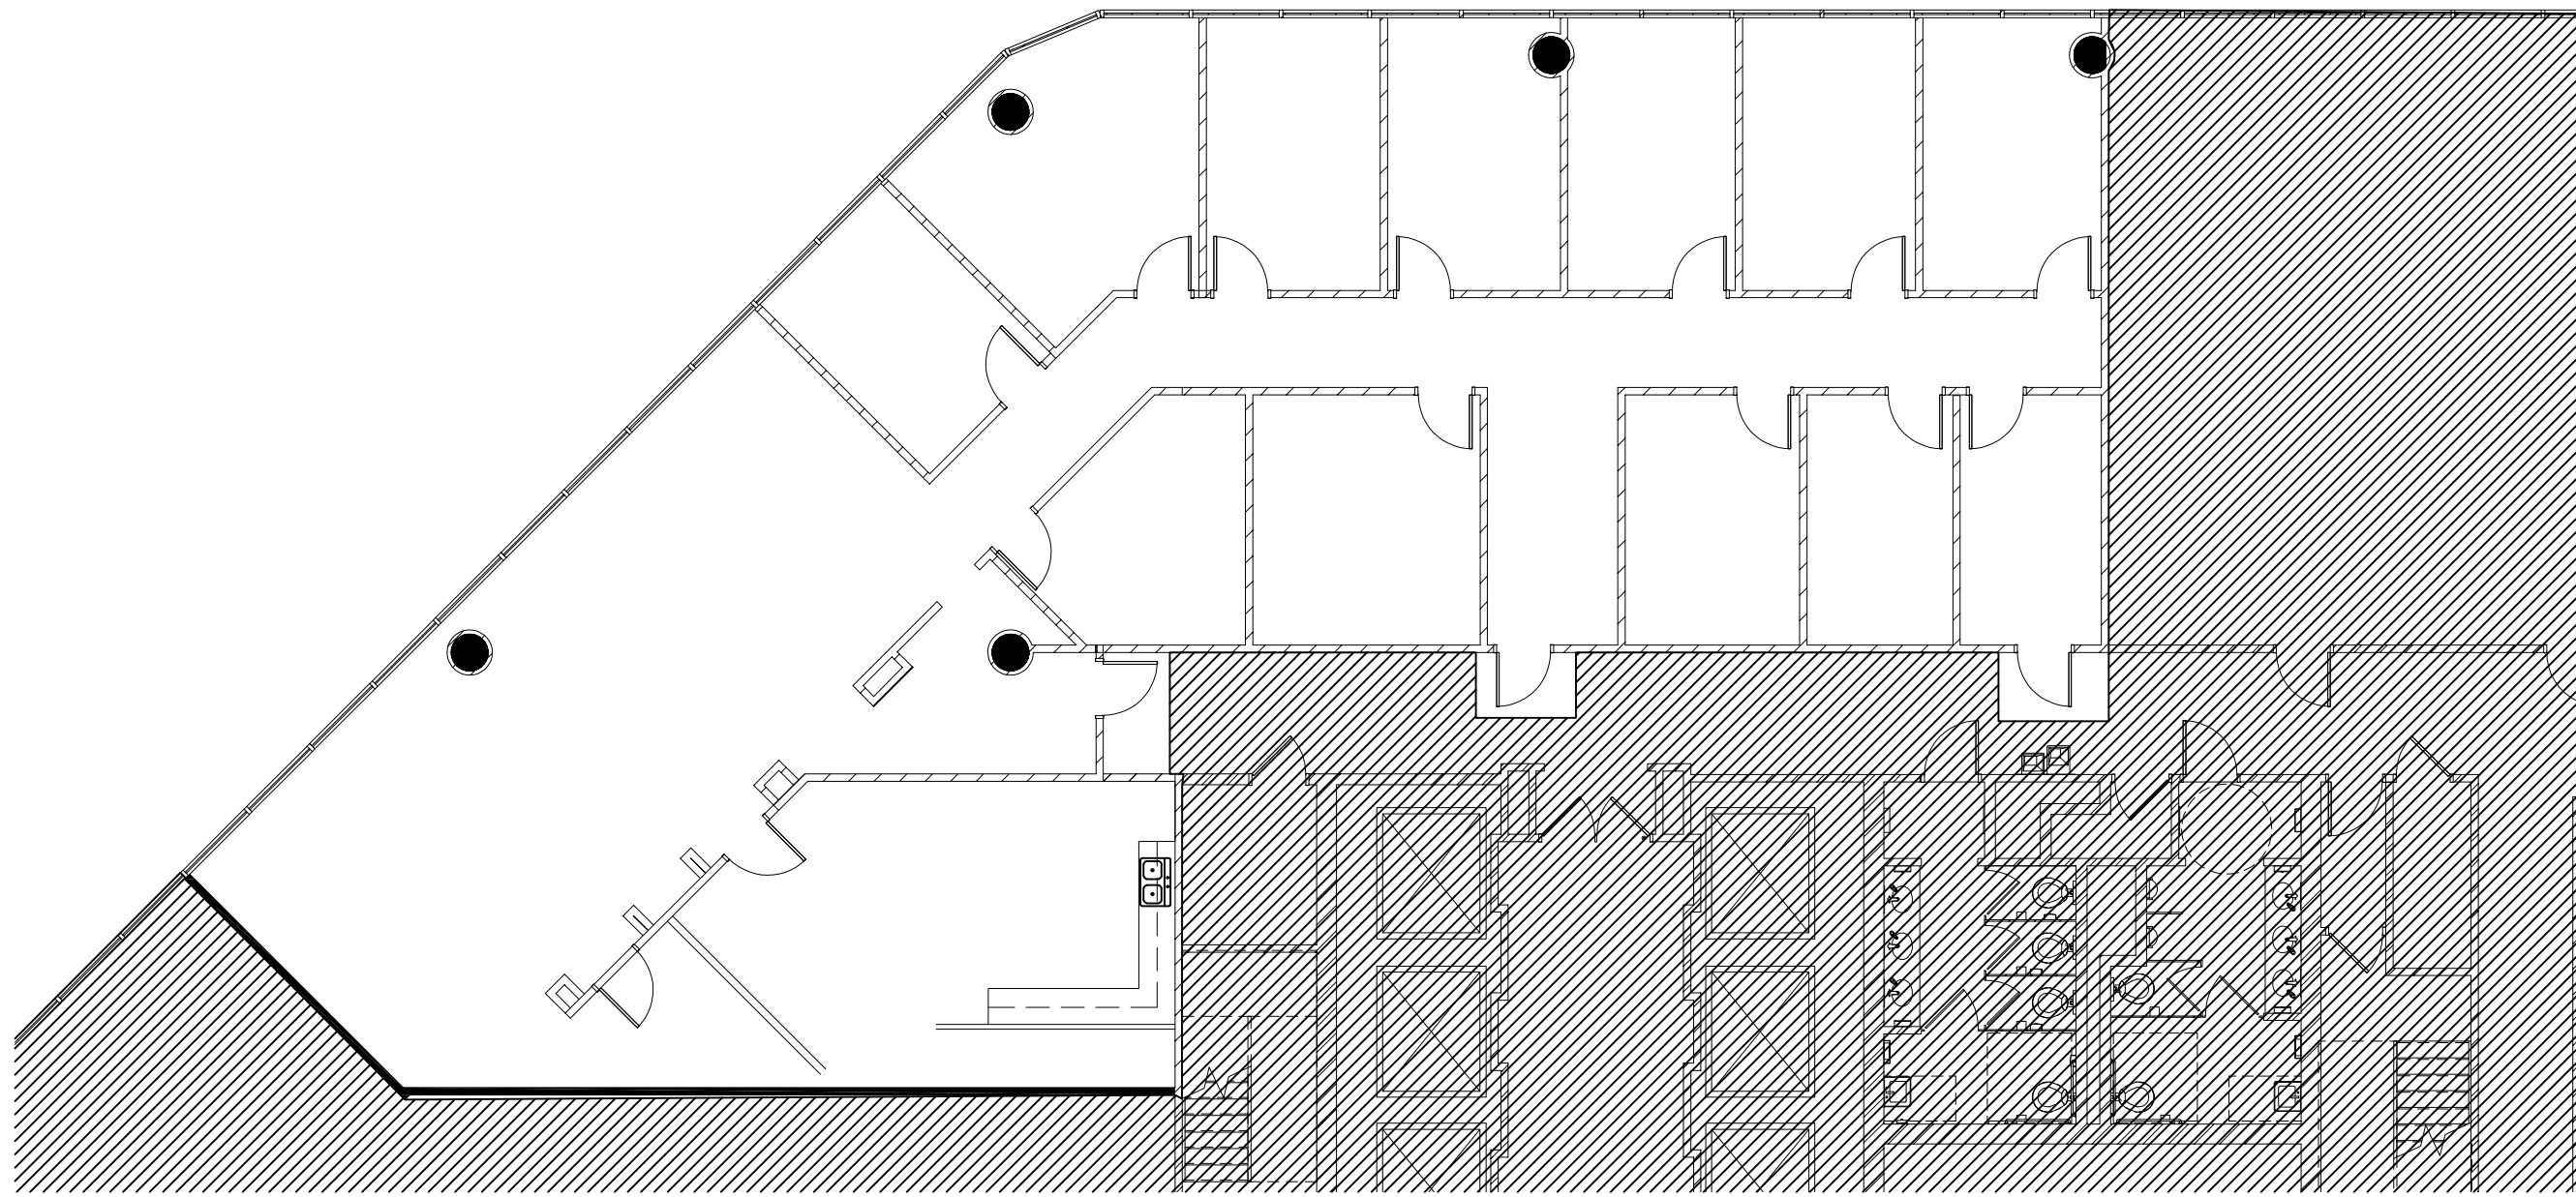

J:\Highwoods\2.210274.0 - HPI-Seaside-Ste 805 Survey\3 Design\06 CADD\ID\Highwoods - Seaside Plaza - Suite 805 - As Built.dwg 5/5/2021 3:36 PM Natalie Uliano

Seaside Plaza - Suite 805
As Built

May 5, 2021