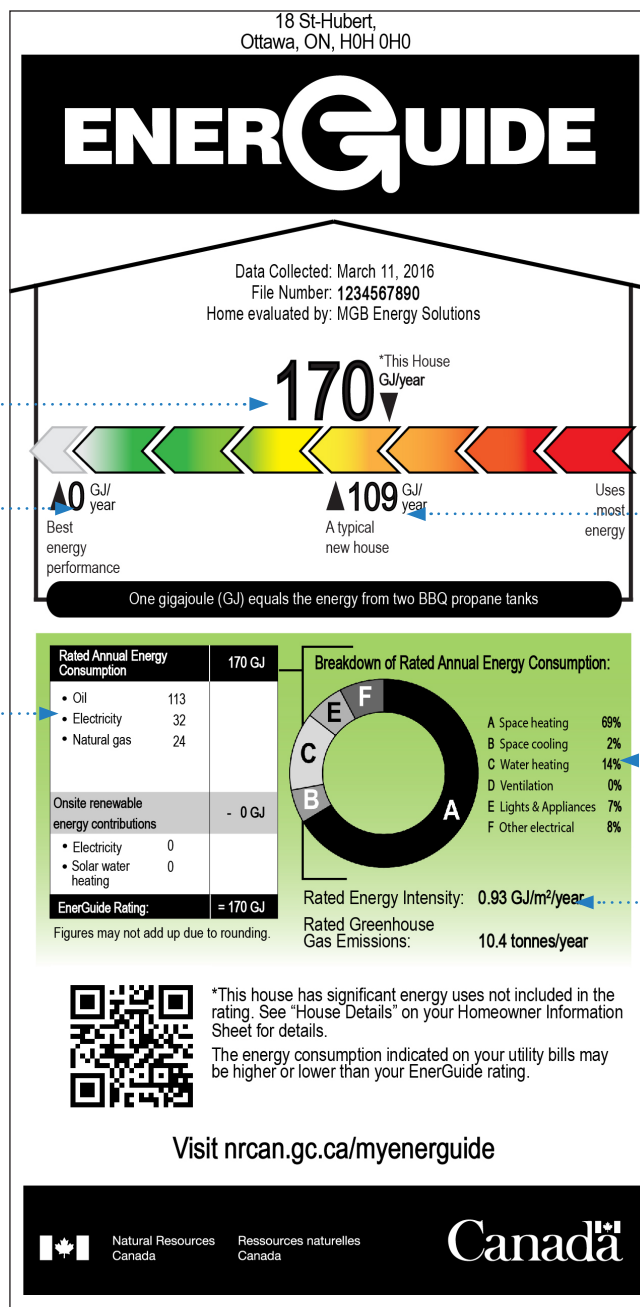

SEE YOUR IMPACT ON THE environment

The label shows your home's Greenhouse Gas Emissions

To book an EnerGuide evaluation for your home or new build, contact:

778-425-1420