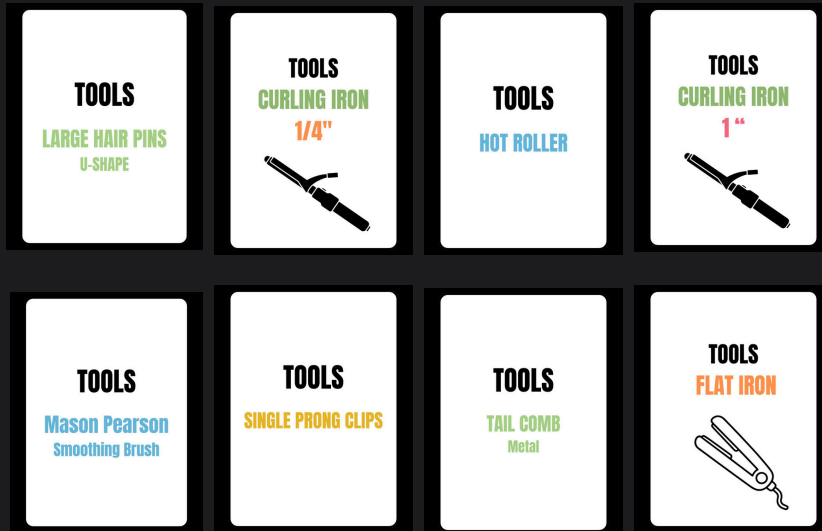

MODULE 12 - Alternative Setting

Tools

Products

Skills