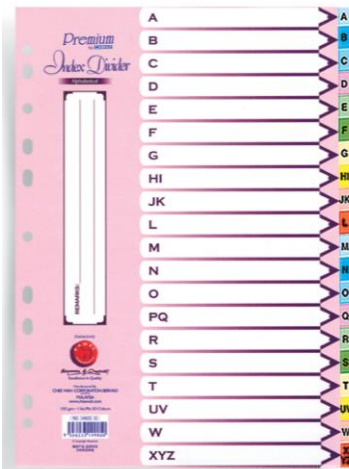

400S 80gsm

CA3092 HARD COVER A4 200 PGS-

CA3093 HARD COVER A4 300 PGS-

CA3094 HARD COVER A4 400 PGS-

CA3417 CAMPAP RULED PAPER PAD 50S -60gsm X 10 pads

CA3462 CAMPAP SHORT BOUND LEGAL PAD -50S -
(56gsm canary paper) X 10 pads

CA3155 CAMPAP EXERCISE BOOK HARD COVER A5 (QUARTO) -304PGS -60GSM

CA4902 CAMPAP FILE INDEX DIVIDER I-10

CA4906 CAMPAP FILE INDEX DIVIDER COLOUR I-31

CA4903 CAMPAP FILE INDEX DIVIDER I-12

CA4905 CAMPAP FILE INDEX DIVIDER A-Z (ALPHABETICAL) (1pc left)

CA4904 CAMPAP FILE INDEX DIVIDER I-20 (NUMBER) (7pcs left)

CA4776 CAMPAP A4 DEEP COLOURED PAPER 100S -5 MIX COLOUR 80gsm

CA4777 CAMPAP A4 LIGHT COLOURED PAPER 100S -5 MIX COLOUR 80gsm

CA4771 CAMPAP A4 CYBER COLOURED PAPER 100S -5 MIX COLOUR 80gsm