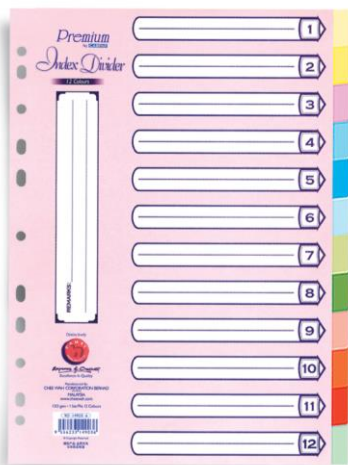

400S 80gsm

CA3092 HARD COVER A4 200 PGS-

CA3093 HARD COVER A4 300 PGS-

CA3094 HARD COVER A4 400 PGS-

CA3417 CAMPAP RULED PAPER PAD 50S -60gsm X 10 pads

CA3462 CAMPAP SHORT BOUND LEGAL PAD -50S -
(56gsm canary paper) X 10 pads

CA3155 CAMPAP EXERCISE BOOK HARD COVER A5 (QUARTO) -304PGS -60GSM

CA4902 CAMPAP FILE INDEX DIVIDER I-10

CA4906 CAMPAP FILE INDEX DIVIDER COLOUR I-31

CA4903 CAMPAP FILE INDEX DIVIDER I-12

CA4905 CAMPAP FILE INDEX DIVIDER A-Z (ALPHABETICAL) (1pc left)