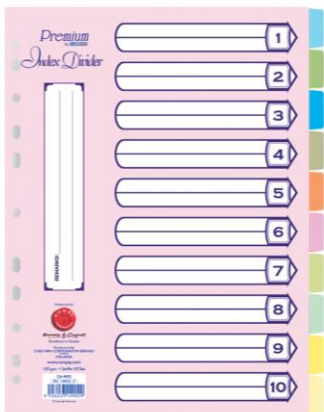

400S 80gsm

CA3092 HARD COVER A4 200 PGS-

CA3093 HARD COVER A4 300 PGS-

CA3094 HARD COVER A4 400 PGS-

CA3417 CAMPAP RULED PAPER PAD 50S -60gsm X 10 pads

CA3462 CAMPAP SHORT BOUND LEGAL PAD -50S -
(56gsm canary paper) X 10 pads

CA3155 CAMPAP EXERCISE BOOK HARD COVER A5 (QUARTO) -304PGS -60GSM

CA4902 CAMPAP FILE INDEX DIVIDER I-10

CA4906 CAMPAP FILE INDEX DIVIDER COLOUR I-31

CA4903 CAMPAP FILE INDEX DIVIDER I-12

CA4905 CAMPAP FILE INDEX DIVIDER A-Z (ALPHABETICAL) (1pc left)