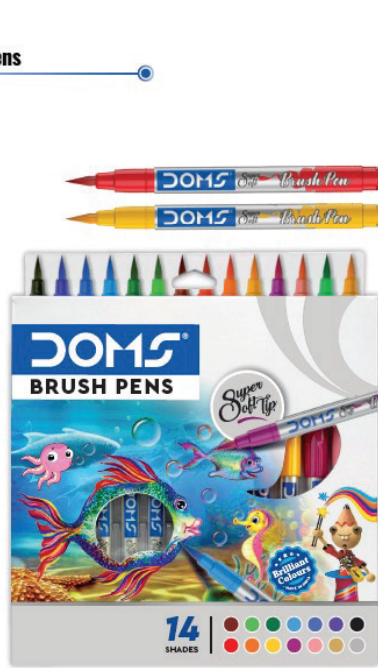

HOBBY & ART RANGE

7768
WATER COLOUR DOMS TUBES +
COLOUR PALETTE 12 SHADES-
[6 PACKS X 12S]

7768

WATER COLOUR PENS

Brush Pens

8190
BRUSH PENS DOMS 12 SHADES
BOX- 5 PACKS (ART NO.8137)

8442
BRUSH PENS DOMS 26
SHADES BOX- 5 PACKS
(ART NO.8441)