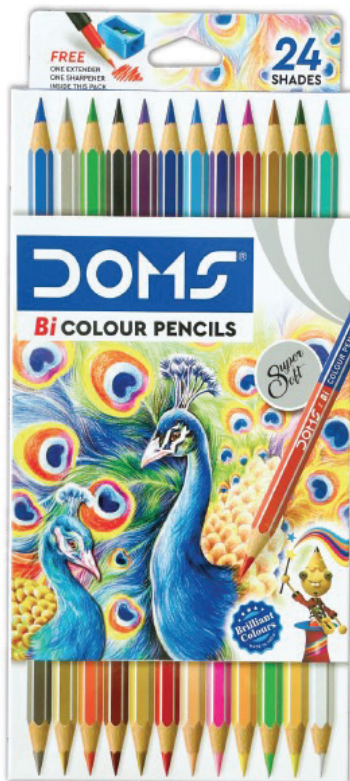

7175
COLOUR PENCIL DOMS 7" 12 BI-COLOUR
(24 SHADES)- [5 PACKS X 12S]
(ART NO.7173)