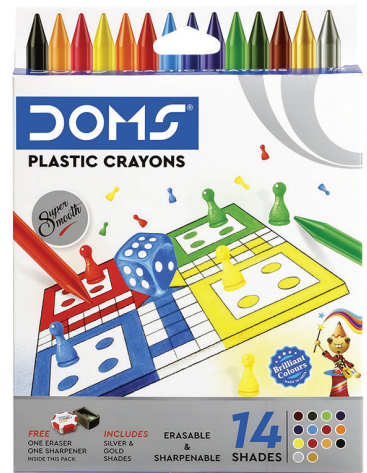

7501
CRAYON DOMS PLASTIC 14 SHADES FBB BOXES- [12 PACKS X 14S]