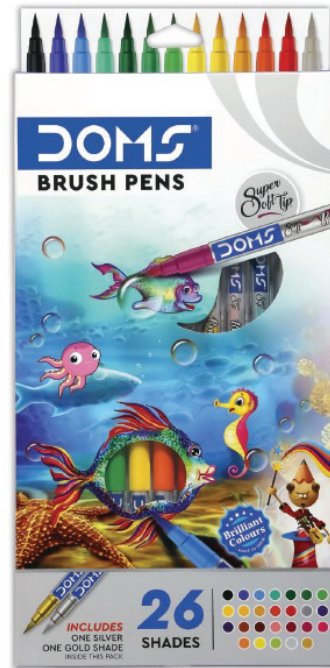

HOBBY & ART RANGE

7768
WATER COLOUR DOMS TUBES +
COLOUR PALETTE 12 SHADES-
[6 PACKS X 12S]

7768

WATER COLOUR PENS

Brush Pens

8190
BRUSH PENS DOMS 12 SHADES
BOX- 5 PACKS (ART NO.8137)

8442
BRUSH PENS DOMS 26
SHADES BOX- 5 PACKS
(ART NO.8441)