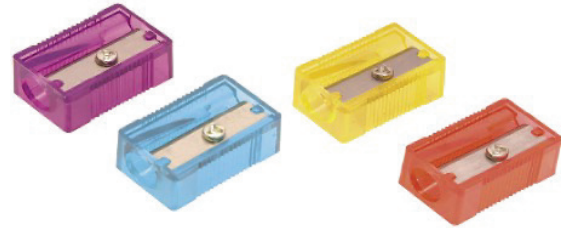

Q03X60
Sharpener plastic one hole x 50s
079252334898