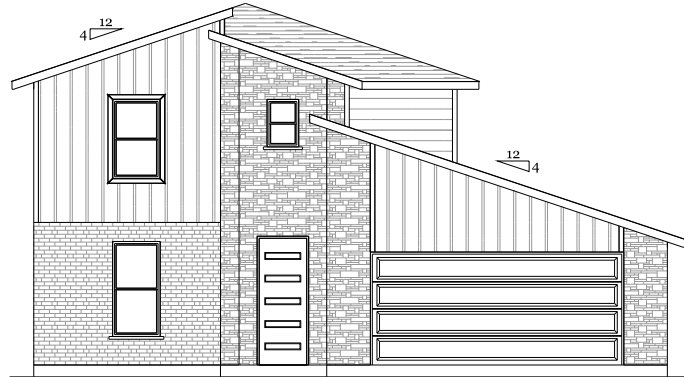

STANDARD ELEVATION

KALEO HOMES
(979) 589 - 4481

BLANCO PLAN

UPGRADED ELEVATION
FREE

FOOTAGE	
1ST FLOOR	1504
2ND FLOOR	1007
TOTAL FOOTAGE	2511
COPYRIGHT	
BURRIS DESIGN GROUP	