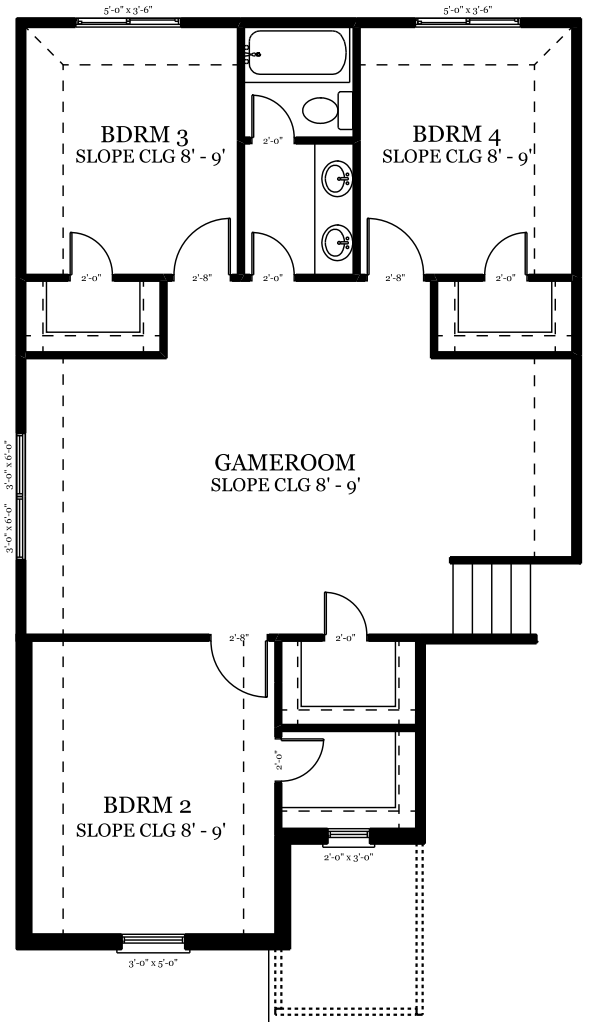

STANDARD ELEVATION

KALEO HOMES
(979) 589 - 4481

BLANCO PLAN

UPGRADED ELEVATION
FREE

FOOTAGE	
1ST FLOOR	1504
2ND FLOOR	1007
TOTAL FOOTAGE	2511
COPYRIGHT	
BURRIS DESIGN GROUP	