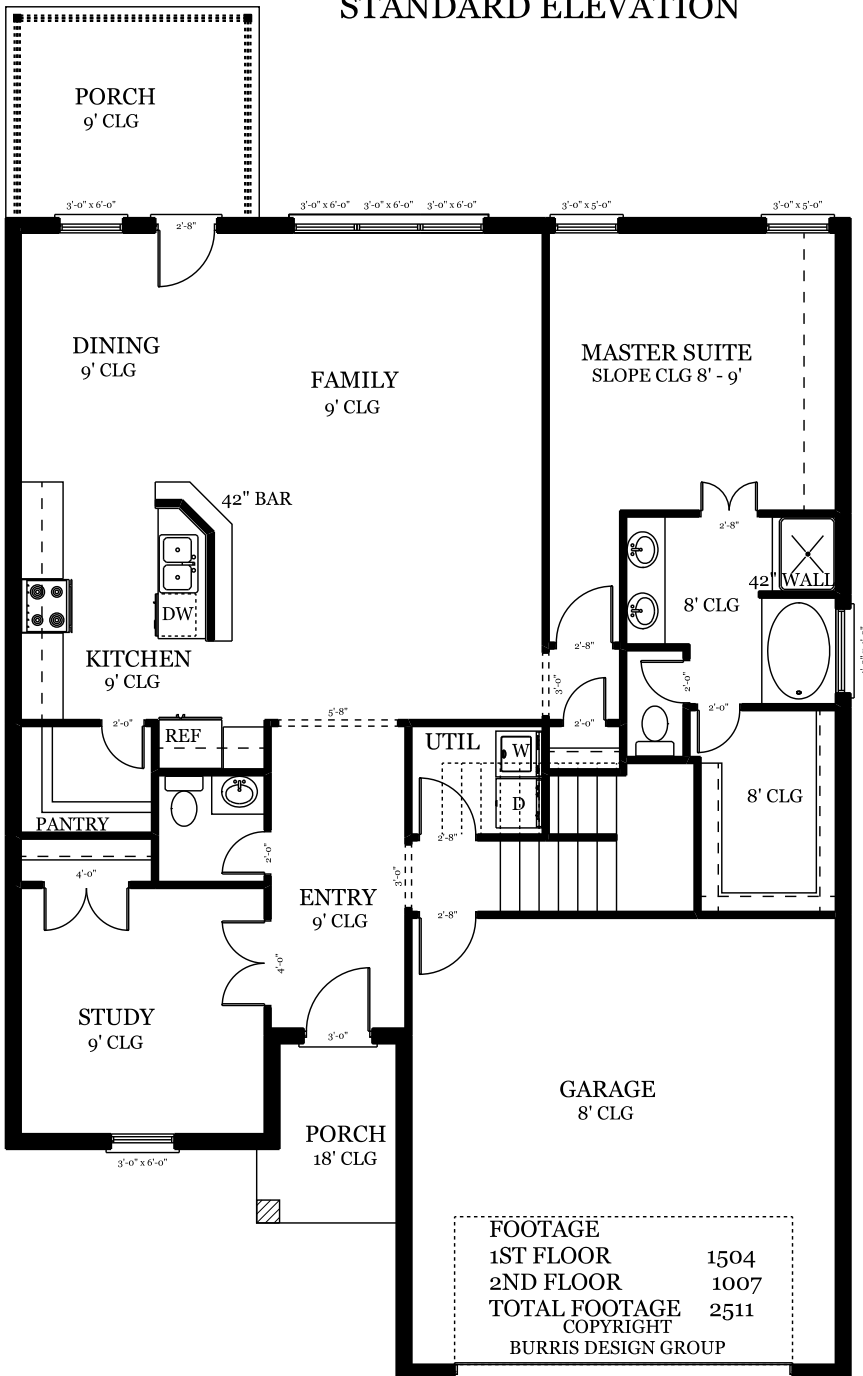

STANDARD ELEVATION

KALEO HOMES
(979) 589 - 4481

BLANCO PLAN

UPGRADED ELEVATION
FREE

FOOTAGE	
1ST FLOOR	1504
2ND FLOOR	1007
TOTAL FOOTAGE	2511
COPYRIGHT	
BURRIS DESIGN GROUP	