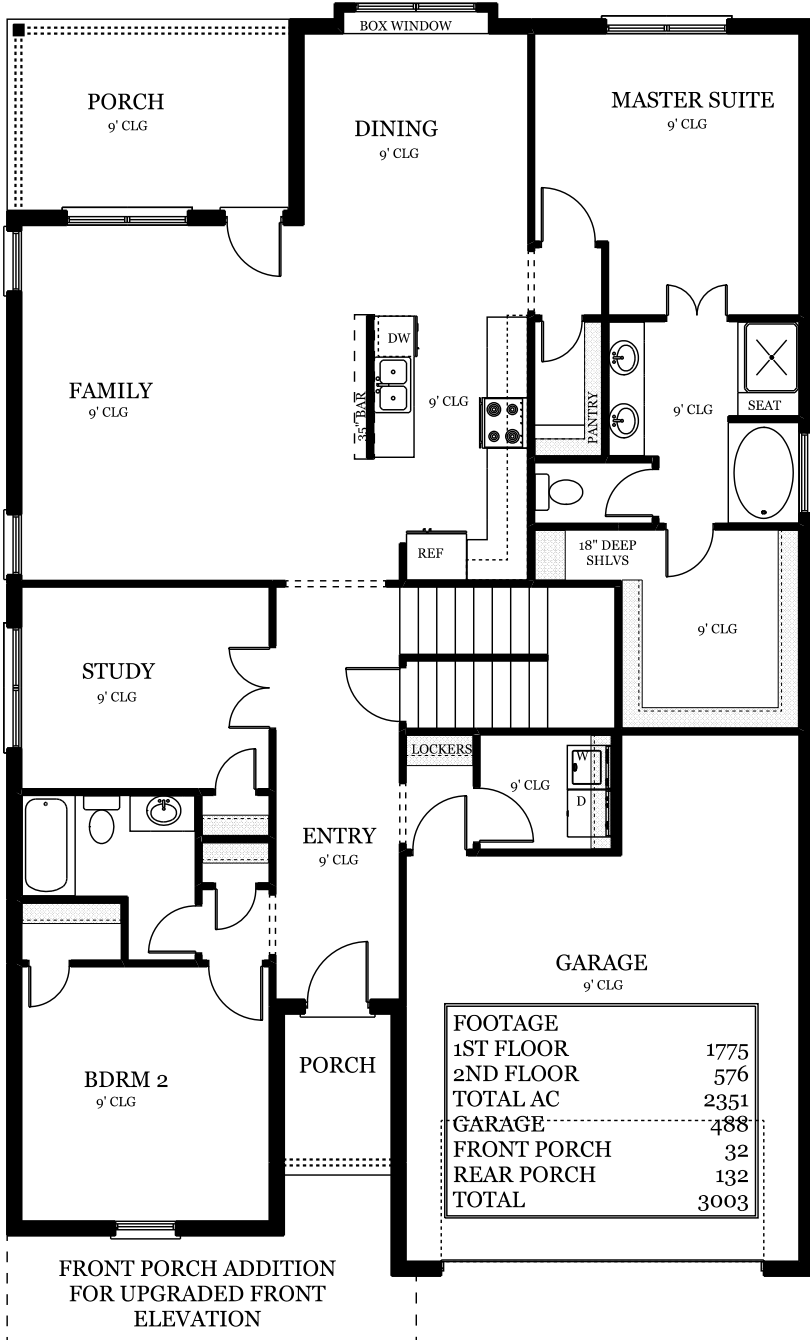

KALEO HOMES
 (979) 589 - 4481

COLORADO PLAN

STANDARD ELEVATION

**UPGRADED ELEVATION OPT 1
 ADDS FRONT PORCH**

\$17,000

**UPGRADED ELEVATION OPT 2
 FREE**

FRONT PORCH ADDITION
 FOR UPGRADED FRONT
 ELEVATION