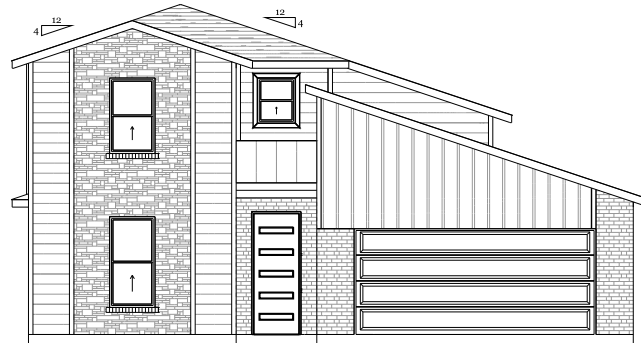

KALEO HOMES
 (979) 589 - 4481

COLORADO PLAN

STANDARD ELEVATION

**UPGRADED ELEVATION OPT 1
 ADDS FRONT PORCH**

\$17,000

**UPGRADED ELEVATION OPT 2
 FREE**

FRONT PORCH ADDITION
 FOR UPGRADED FRONT
 ELEVATION