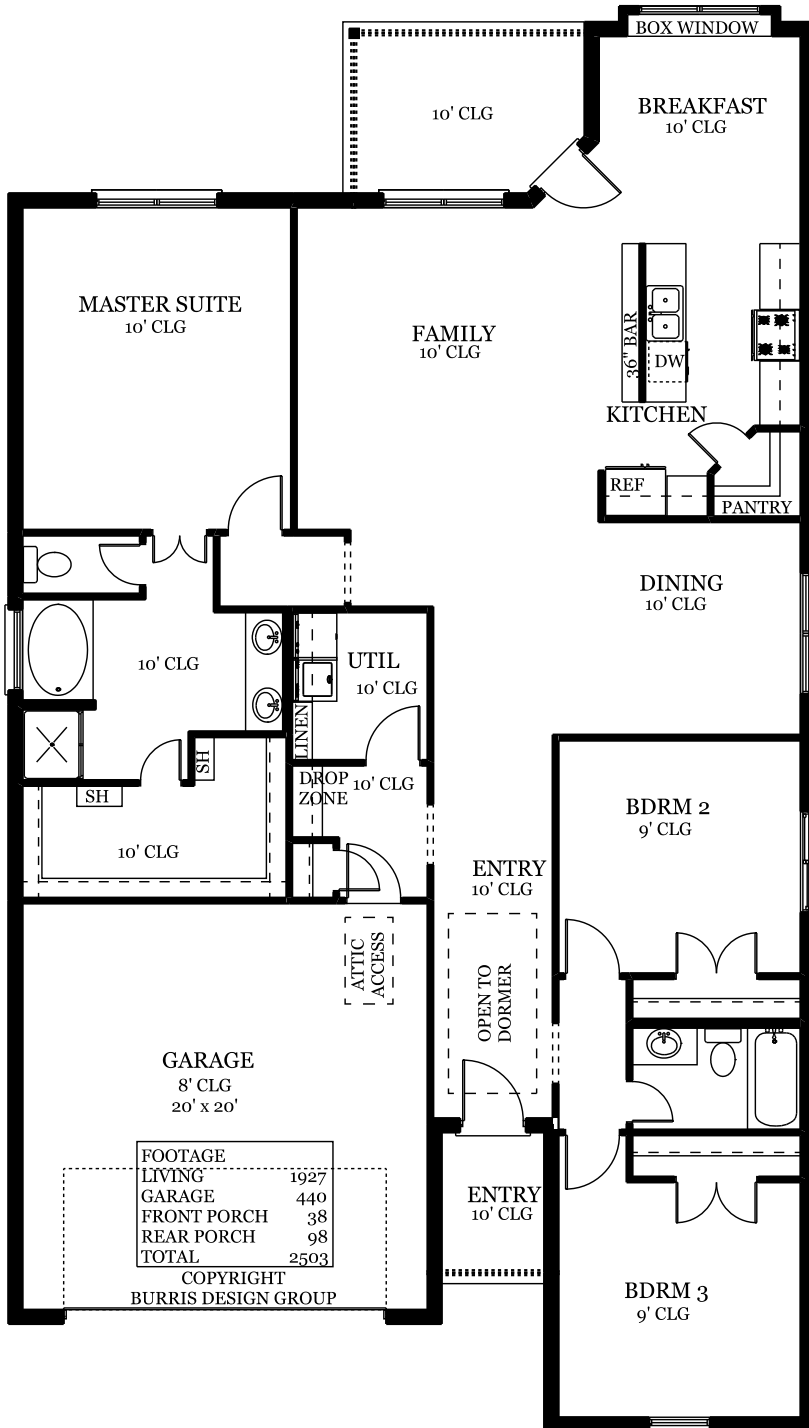

STANDARD ELEVATION

KALEO HOMES
(979) 589 - 4481

SAN MARCOS PLAN

UPGRADED ELEVATION OPT 1
\$5500

UPGRADED ELEVATION OPT 2
FREE

STUDY OPTION
\$550