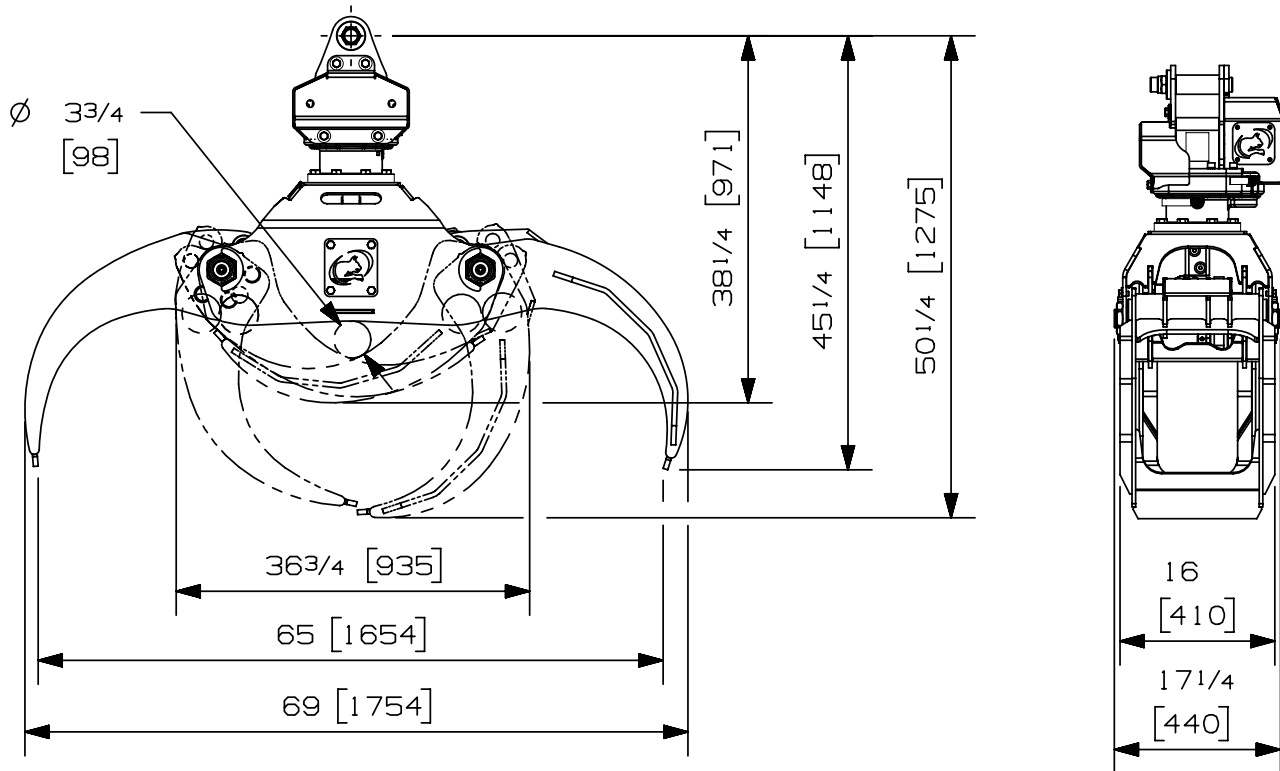

Max load:	n/a lb	n/a kg
Volume:	.18 cord of 8 ft	.65 m³
Area tip to tip:	2.80 ft²	.26 m²
Rotator lifting capacity:	14000 lb	6350 kg
Torque at relief pressure:	8450 lb-in	955 Nm
	913 psi	63 bars
Weight:	665 lb	302 kg

Rotator	Maximum pressure: 5000 psi	345 bars	Recommended flow: 8 gpm	30 l/min
Rotator recommended flow will produce a speed of 30 rpm				

Cylinder	Diameter	Recommended pressure	Pressure range	Flow range	Lock valves
Standard	3 " (76 mm)	3000 psi (207 bars)	2500-3500 psi (172-241 bars)	6-9 gpm (23-34 l/min.)	no

Grapple cylinder maximum flow will theoretically produce a complete grapple open/close cycle in 4 seconds.