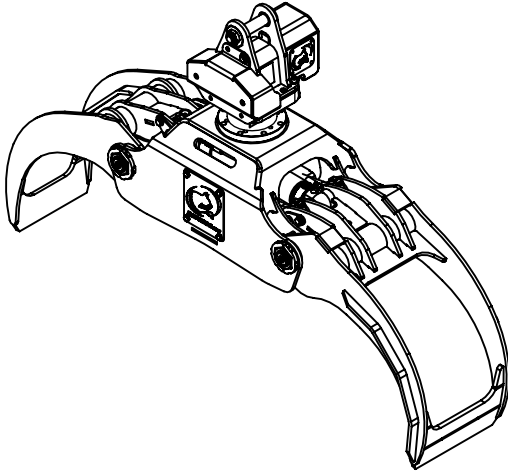

Bunching Grapple

F360 RT-142