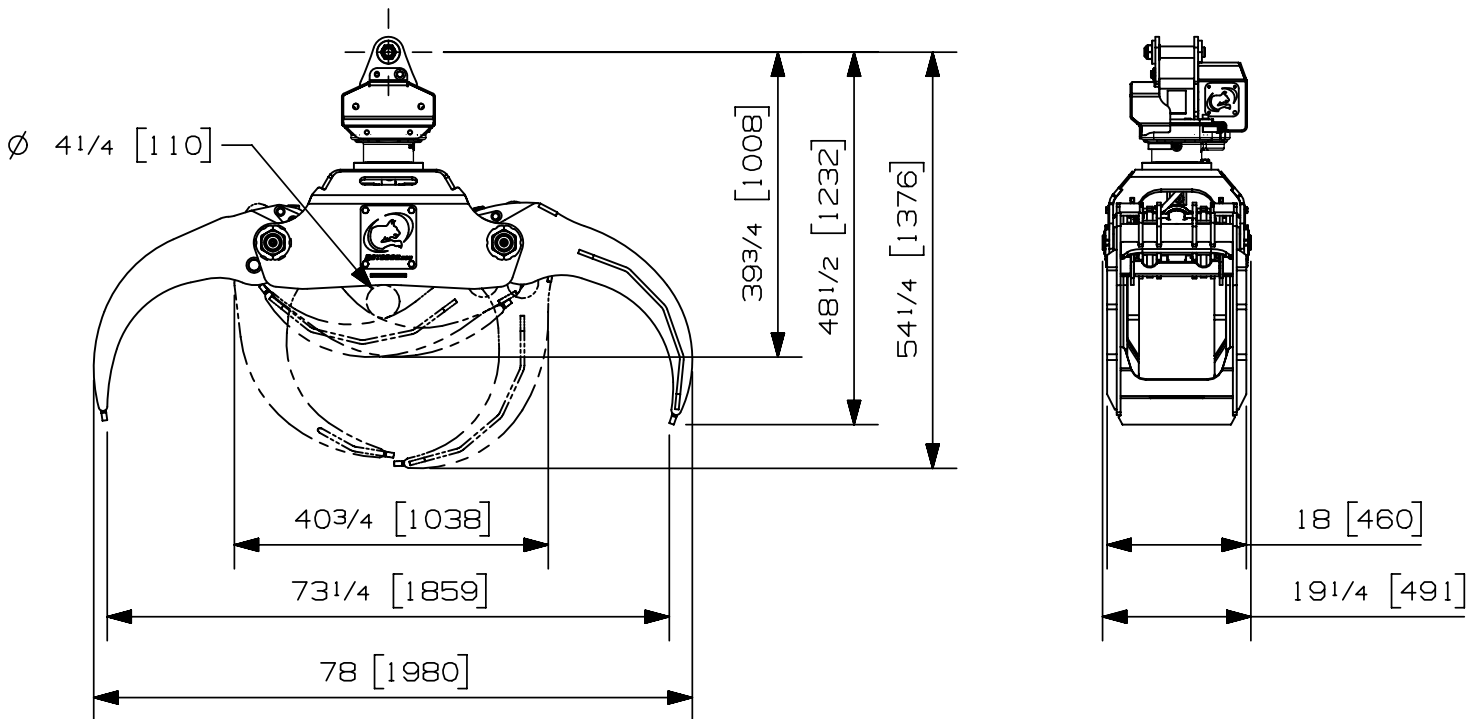

Max load:	n/a lb	n/a kg
Volume:	.24 cord of 8 ft	.87 m³
Area tip to tip:	3.88 ft²	.36 m²
Rotator lifting capacity:	14000 lb	6350 kg
Torque at relief pressure:	8450 lb-in	955 Nm
	913 psi	63 bars
Weight:	875 lb	397 kg

Rotator	Maximum pressure: 5000 psi 345 bars	Recommended flow: 8 gpm 30 l/min
Rotator recommended flow will produce a speed of 30 rpm		

Cylinder	Diameter	Recommended pressure	Pressure range	Flow range	Lock valves
Standard	3 " (76 mm)	3000 psi (207 bars)	2500-3500 psi (172-241 bars)	7-10 gpm (26-38 l/min.)	no

Grapple cylinder maximum flow will theoretically produce a complete grapple open/close cycle in 4 seconds.