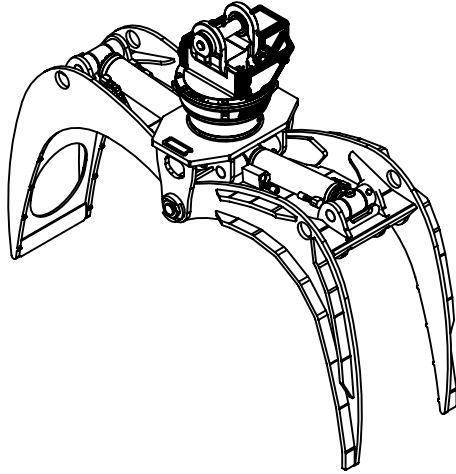

Cylinder	Diameter	Recommended pressure	Pressure range	Flow range	Lock valves
Standard	3 1/2 " (89 mm)	4050 psi (279 bars)	3600-4500 psi (248-310 bars)	17-26 gpm (64-98 l/min.)	Yes
Option	4 " (102 mm)	3050 psi (210 bars)	2500-3600 psi (172-248 bars)	23-35 gpm (87-132 l/min.)	Yes

Grapple cylinder maximum flow will theoretically produce a complete grapple open/close cycle in 4 seconds.

Options:

web site: www.rotobec.com

email: rotobec@rotobec.com

Rotobec Inc.: Head office serving OEM's and Eastern Canada Ph: (418) 383-3002 Fax: (418) 383-5334
Rotobec West: Branch serving Western Canada and Western USA Ph: (250) 765-1161 Fax: (250) 765-0035
Rotobec USA: Branch serving Eastern and Central USA Ph: (603) 444-2103 Fax: (603) 444-0327

We reserve the right to change specifications and to improve our products without notice or obligation.

C-07008-2112
03/04/13 D.L.

Max load:	- lb	- kg
Volume:	2.08 y ³	1.59 m ³
Area tip to tip:	7.00 ft ²	.65 m ²
Rotator lifting capacity:	50000 lb	22680 kg
Torque at relief pressure:	18630 lb-in	2105 Nm
	1450 psi	100 bars
Weight:	1740 lb	789 kg