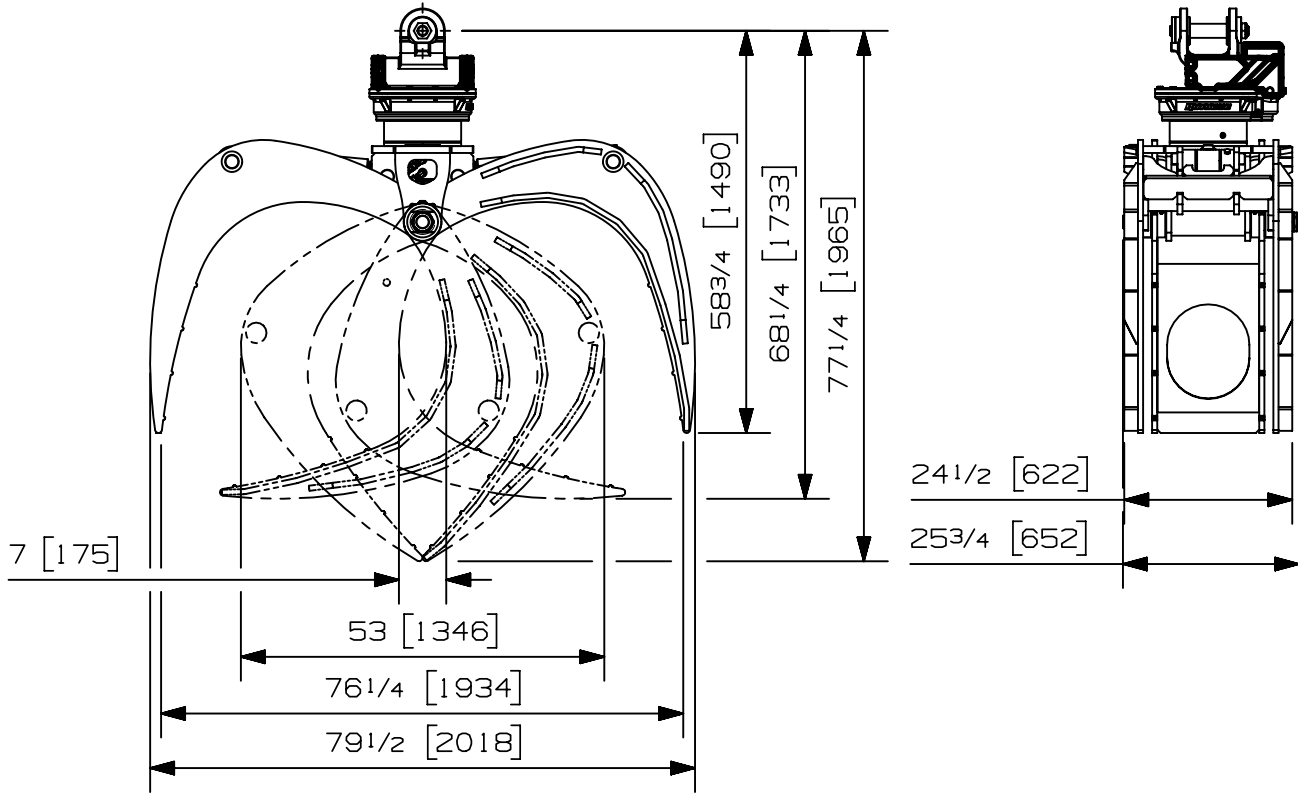

Max load:	n/a lb	n/a kg
Volume:	n/a y ³	n/a m ³
Area tip to tip:	5.38 ft ²	.50 m ²
Rotator lifting capacity:	- lb	- kg
Torque at relief pressure:	- lb-in - psi	- Nm - bars
Weight:	1200 lb	544 kg

Rotator	Maximum pressure: - psi - bars	Recommended flow: - gpm - l/min
Rotator recommended flow will produce a speed of 0 rpm		

We reserve the right to change specifications and to improve our products without notice or obligation.

C-07008-2112
03/04/13 D.L.

Max load:	- lb	- kg
Volume:	2.08 y ³	1.59 m ³
Area tip to tip:	7.00 ft ²	.65 m ²
Rotator lifting capacity:	50000 lb	22680 kg
Torque at relief pressure:	18630 lb-in	2105 Nm
	1450 psi	100 bars
Weight:	1740 lb	789 kg

Rotator	Maximum pressure: 5000 psi 345 bars	Recommended flow: 9 gpm 34 l/min
Rotator recommended flow will produce a maximum speed of 25 rpm		

Cylinder	Diameter	Recommended pressure	Pressure range	Flow range	Lock valves
Standard	3 1/2 " (89 mm)	4050 psi (279 bars)	3600 - 4500 psi (248-310 bars)	17 - 26 gpm (64-98 l/min.)	Yes

Grapple cylinder maximum flow will theoretically produce a complete grapple open/close cycle in 4 seconds.

Options:

-
-
-
-

web site: www.rotobec.com

email: rotobec@rotobec.com

Rotobec Inc.: Head office serving OEM's and Eastern Canada Ph: (418) 383-3002 Fax: (418) 383-5334
Rotobec West: Branch serving Western Canada and Western USA Ph: (250) 765-1161 Fax: (250) 765-0035
Rotobec USA: Branch serving Eastern and Central USA Ph: (603) 444-2103 Fax: (603) 444-0327