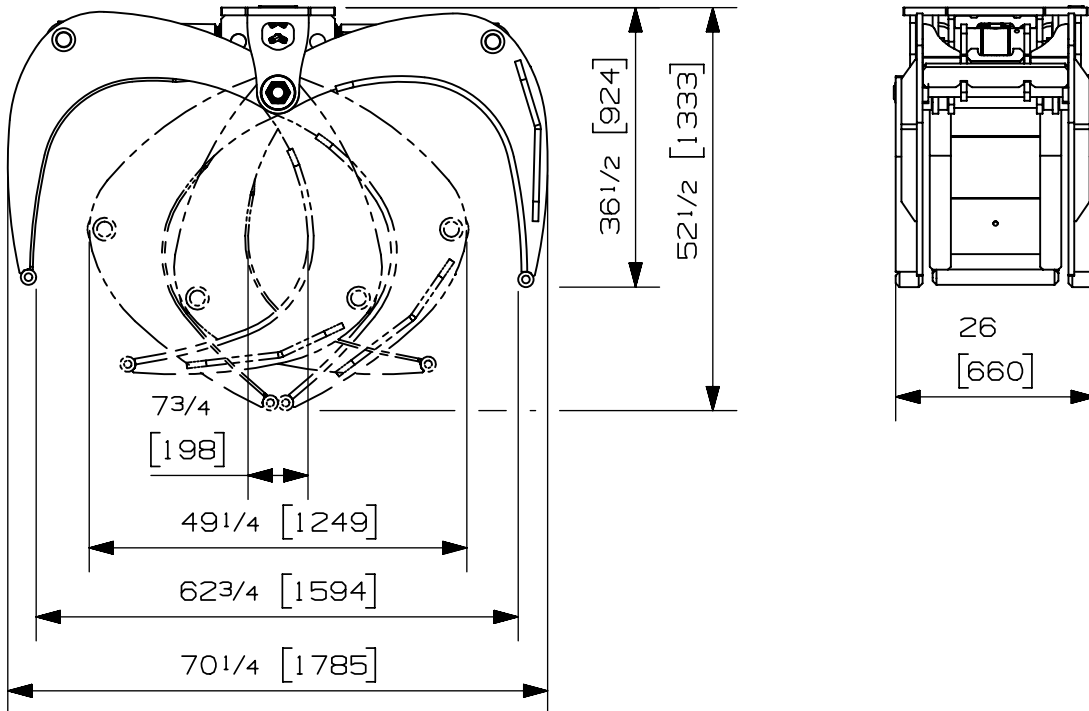

Max load:	n/a lb	n/a kg
Volume:	n/a y ³	n/a m ³
Area tip to tip:	5.38 ft ²	.50 m ²
Rotator lifting capacity:	- lb	- kg
Torque at relief pressure:	- lb-in - psi	- Nm - bars
Weight:	1200 lb	544 kg

Rotator	Maximum pressure: - psi - bars	Recommended flow: - gpm - l/min
Rotator recommended flow will produce a speed of 0 rpm		

Cylinder	Diameter	Recommended pressure	Pressure range	Flow range	Lock valves
Standard	3 1/2 " (89 mm)	4050 psi (279 bars)	3600-4500 psi (248-310 bars)	17-26 gpm (64-98 l/min.)	Yes
Option	4 " (102 mm)	3050 psi (210 bars)	2500-3600 psi (172-248 bars)	23-35 gpm (87-132 l/min.)	Yes

Grapple cylinder maximum flow will theoretically produce a complete grapple open/close cycle in 4 seconds.

Options:

web site: www.rotobec.com

email: rotobec@rotobec.com

Rotobec Inc.: Head office serving OEM's and Eastern Canada Ph: (418) 383-3002 Fax: (418) 383-5334
Rotobec West: Branch serving Western Canada and Western USA Ph: (250) 765-1161 Fax: (250) 765-0035
Rotobec USA: Branch serving Eastern and Central USA Ph: (603) 444-2103 Fax: (603) 444-0327

We reserve the right to change specifications and to improve our products without notice or obligation.

C-07008-2112
03/04/13 D.L.

Max load:	- lb	- kg
Volume:	2.08 y ³	1.59 m ³
Area tip to tip:	7.00 ft ²	.65 m ²
Rotator lifting capacity:	50000 lb	22680 kg
Torque at relief pressure:	18630 lb-in	2105 Nm
	1450 psi	100 bars
Weight:	1740 lb	789 kg