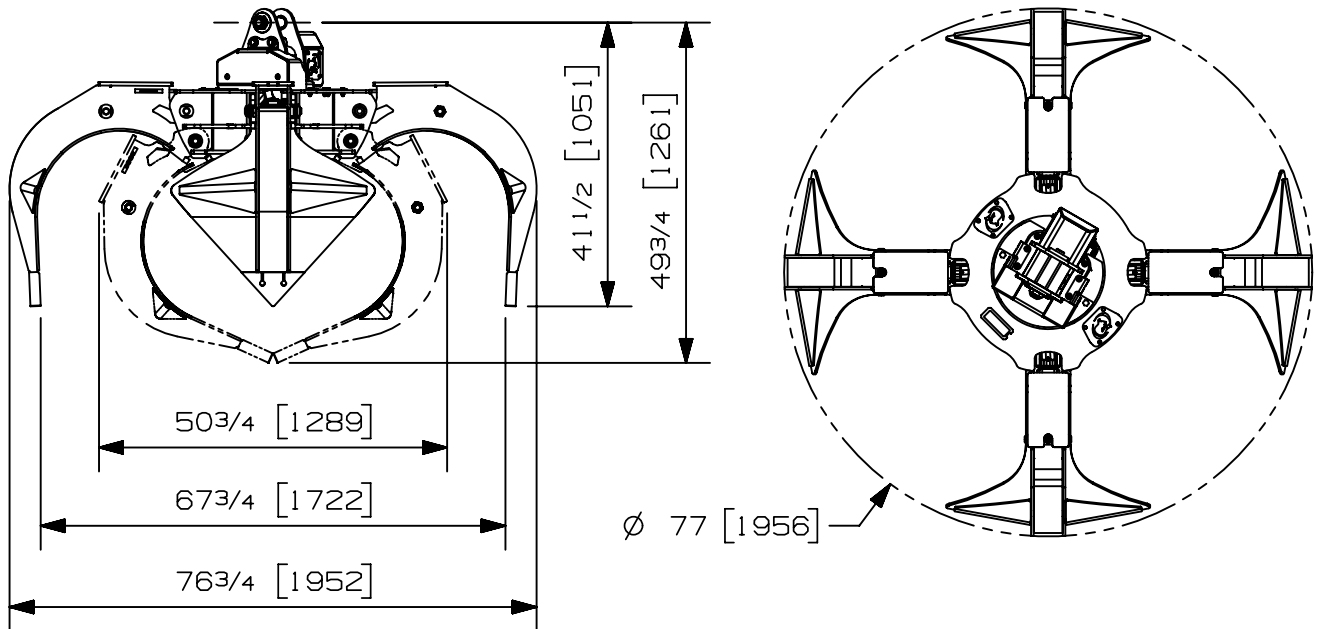

Max load:	n/a lb	n/a kg
Volume:	.33 y ³	.25 m ³
Area tip to tip:	n/a ft ²	n/a m ²
Rotator lifting capacity:	14000 lb	6350 kg
Torque at relief pressure:	8450 lb-in 913 psi	955 Nm 63 bars
Weight:	1155 lb	524 kg

We reserve the right to change specifications and to improve our products without notice or obligation.

07007-4698
13/06/18 D.L.

Max load:	n/a lb	n/a kg
Volume:	.46 y ³	.35 m ³
Area tip to tip:	n/a ft ²	n/a m ²
Rotator lifting capacity:	14000 lb	6350 kg
Torque at relief pressure:	8450 lb-in 913 psi	955 Nm 63 bars
Weight:	1210 lb	549 kg

Rotator	Maximum pressure: 5000 psi 345 bars	Recommended flow: 8 gpm 30 l/min
Rotator recommended flow will produce a speed of 30 rpm		

Cylinder	Diameter	Recommended pressure	Pressure range	Flow range	Lock valves
Standard	2 1/2 " (64 mm)	4300 psi (296 bars)	3600-5000 psi (248-345 bars)	6-10 gpm (23-38 l/min.)	no

Grapple cylinder maximum flow will theoretically produce a complete grapple open/close cycle in 4 seconds.

Options:
-
-
-

web site: www.rotobec.com

email: rotobec@rotobec.com

Rotobec Inc.: Head office serving OEM's and Eastern Canada Ph: (418) 383-3002 Fax: (418) 383-5334
Rotobec West: Branch serving Western Canada and Western USA Ph: (250) 765-1161 Fax: (250) 765-0035
Rotobec USA: Branch serving Eastern and Central USA Ph: (603) 444-2103 Fax: (603) 444-0327