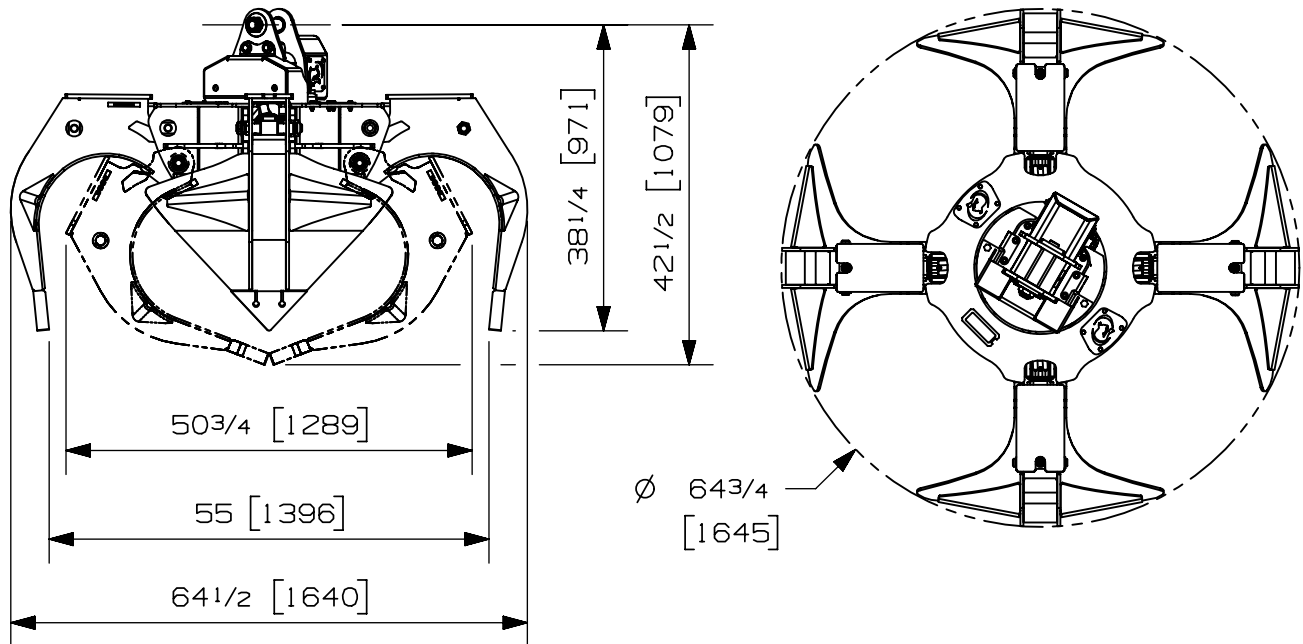

Max load:	n/a lb	n/a kg
Volume:	.33 y ³	.25 m ³
Area tip to tip:	n/a ft ²	n/a m ²
Rotator lifting capacity:	14000 lb	6350 kg
Torque at relief pressure:	8450 lb-in 913 psi	955 Nm 63 bars
Weight:	1155 lb	524 kg

Rotator	Maximum pressure: 5000 psi 345 bars	Recommended flow: 8 gpm 30 l/min
Rotator recommended flow will produce a speed of 30 rpm		

Cylinder	Diameter	Recommended pressure	Pressure range	Flow range	Lock valves
Standard	2 1/2 " (64 mm)	4300 psi (296 bars)	3600-5000 psi (248-345 bars)	6-10 gpm (23-38 l/min.)	no

Grapple cylinder maximum flow will theoretically produce a complete grapple open/close cycle in 4 seconds.

Options:

-
-
-
-

web site: www.rotobec.com

email: rotobec@rotobec.com

Rotobec Inc.: Head office serving OEM's and Eastern Canada Ph: (418) 383-3002 Fax: (418) 383-5334
Rotobec West: Branch serving Western Canada and Western USA Ph: (250) 765-1161 Fax: (250) 765-0035
Rotobec USA: Branch serving Eastern and Central USA Ph: (603) 444-2103 Fax: (603) 444-0327

We reserve the right to change specifications and to improve our products without notice or obligation.

07007-4698
13/06/18 D.L.

Max load:	n/a lb	n/a kg
Volume:	.46 y ³	.35 m ³
Area tip to tip:	n/a ft ²	n/a m ²
Rotator lifting capacity:	14000 lb	6350 kg
Torque at relief pressure:	8450 lb-in 913 psi	955 Nm 63 bars
Weight:	1210 lb	549 kg