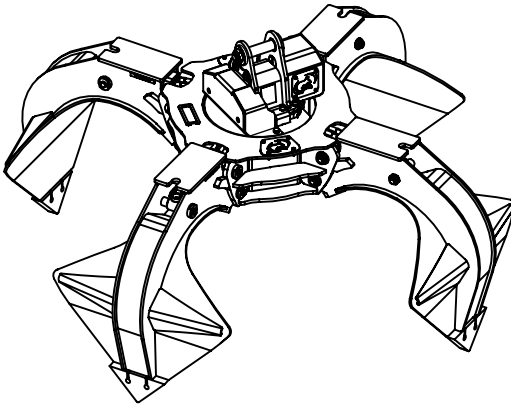

Grapple cylinder maximum flow will theoretically produce a complete grapple open/close cycle in 4 seconds.

Options:

-
-
-
-

web site: www.rotobec.com

email: rotobec@rotobec.com

Rotobec Inc.: Head office serving OEM's and Eastern Canada Ph: (418) 383-3002 Fax: (418) 383-5334
Rotobec West: Branch serving Western Canada and Western USA Ph: (250) 765-1161 Fax: (250) 765-0035
Rotobec USA: Branch serving Eastern and Central USA Ph: (603) 444-2103 Fax: (603) 444-0327

We reserve the right to change specifications and to improve our products without notice or obligation.

07007-4698
13/06/18 D.L.

Max load:	n/a lb	n/a kg
Volume:	.46 y ³	.35 m ³
Area tip to tip:	n/a ft ²	n/a m ²
Rotator lifting capacity:	14000 lb	6350 kg
Torque at relief pressure:	8450 lb-in 913 psi	955 Nm 63 bars
Weight:	1210 lb	549 kg