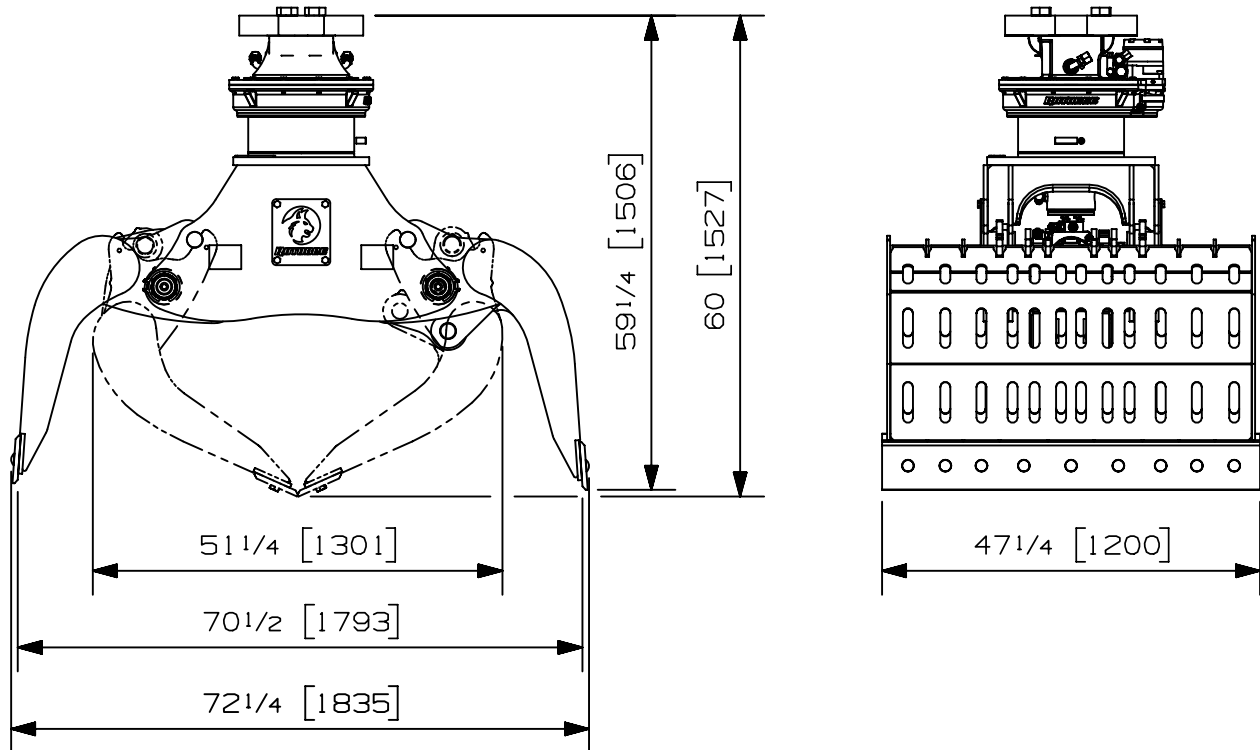

Max load:	- lb	- kg
Volume:	1.06 y ³	.81 m ³
Area tip to tip:	- ft ²	- m ²
Rotator lifting capacity:	100000 lb	45359 kg
Torque at relief pressure:	21770 lb-in 913 psi	2460 Nm 63 bars
Weight:	2445 lb	1109 kg

Rotator	Maximum pressure: 4200 psi 290 bars	Recommended flow: 6 gpm 23 l/min
Rotator recommended flow will produce a maximum speed of 10 rpm		

Cylinder	Diameter	Recommended pressure	Pressure range	Flow range	Lock valves
Standard	3 1/2 " (89 mm)	4300 psi (296 bars)	3600 - 5000 psi (248-345 bars)	9 - 13 gpm (34-49 l/min.)	No

Grapple cylinder maximum flow will theoretically produce a complete grapple open/close cycle in 4 seconds.

Options:

- See also RGP-1002 option for more options.
-
-
-

web site: www.rotobec.com

email: rotobec@rotobec.com

We reserve the right to change specifications and to improve our products without notice or obligation.

07010-5987
12/05/2021 D.L.

Max load:	- lb	- kg
Volume:	1.18 y ³	.90 m ³
Area tip to tip:	- ft ²	- m ²
Rotator lifting capacity:	90000 lb	40823 kg
Torque at relief pressure:	51150 lb-in 1800 psi	5779 Nm 124 bars
Weight:	3090 lb	1402 kg