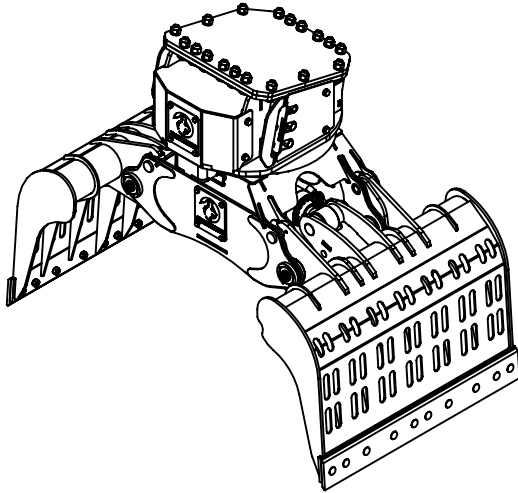

Grapple cylinder maximum flow will theoretically produce a complete grapple open/close cycle in 4 seconds.

Options:

- See also RGP-1002 option for more options.
-
-
-

web site: www.rotobec.com

email: rotobec@rotobec.com

We reserve the right to change specifications and to improve our products without notice or obligation.

07010-5987
12/05/2021 D.L.

Max load:	- lb	- kg
Volume:	1.18 y ³	.90 m ³
Area tip to tip:	- ft ²	- m ²
Rotator lifting capacity:	90000 lb	40823 kg
Torque at relief pressure:	51150 lb-in 1800 psi	5779 Nm 124 bars
Weight:	3090 lb	1402 kg