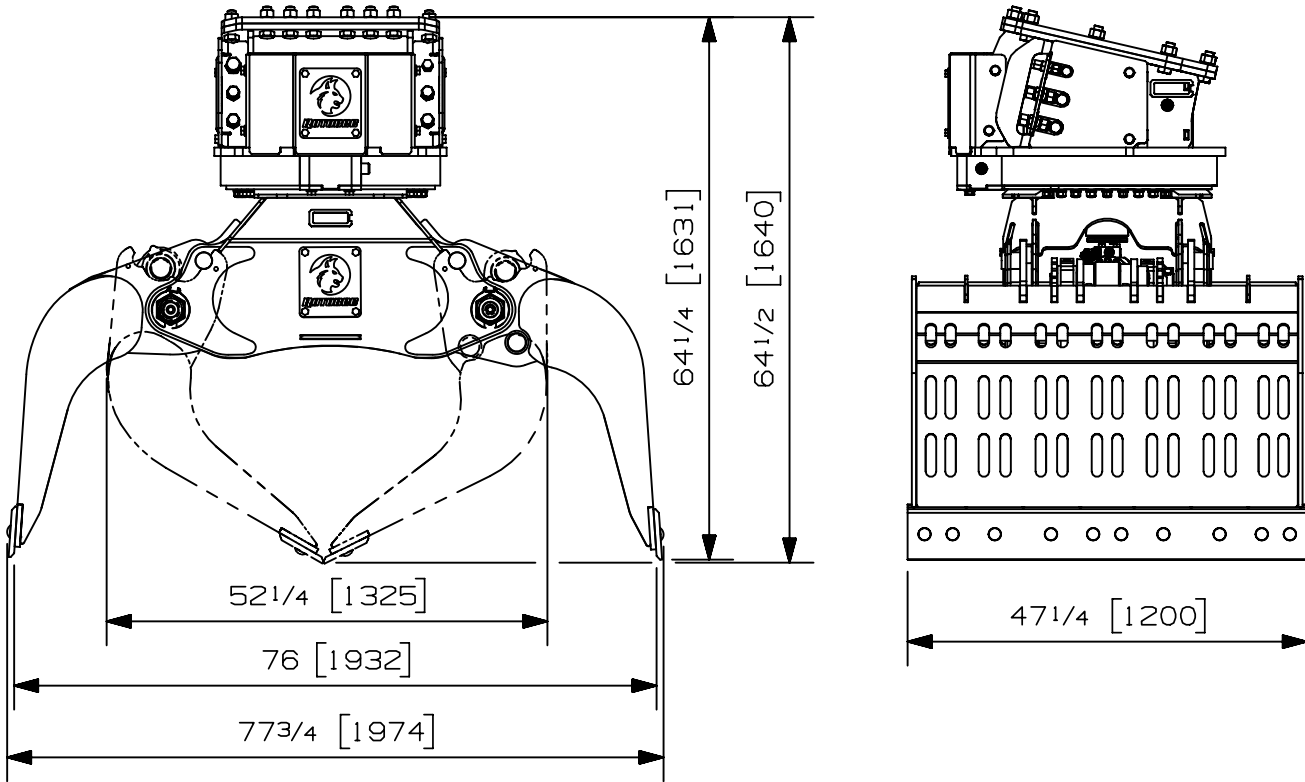

Max load:	- lb	- kg
Volume:	1.06 y ³	.81 m ³
Area tip to tip:	- ft ²	- m ²
Rotator lifting capacity:	100000 lb	45359 kg
Torque at relief pressure:	21770 lb-in 913 psi	2460 Nm 63 bars
Weight:	2445 lb	1109 kg

We reserve the right to change specifications and to improve our products without notice or obligation.

07010-5987
12/05/2021 D.L.

Max load:	- lb	- kg
Volume:	1.18 y ³	.90 m ³
Area tip to tip:	- ft ²	- m ²
Rotator lifting capacity:	90000 lb	40823 kg
Torque at relief pressure:	51150 lb-in 1800 psi	5779 Nm 124 bars
Weight:	3090 lb	1402 kg

Rotator	Maximum pressure: 5000 psi 345 bars	Recommended flow: 12 gpm 45 l/min
Rotator recommended flow will produce a maximum speed of 15 rpm		

Cylinder	Diameter	Recommended pressure	Pressure range	Flow range	Lock valves
Standard	4 " (102 mm)	4300 psi (296 bars)	3600 - 5000 psi (248-345 bars)	13 - 18 gpm (49-68 l/min.)	No

Grapple cylinder maximum flow will theoretically produce a complete grapple open/close cycle in 5 seconds.

Options:

- See also RLP-902 for more options
-
-
-

web site: www.rotobec.com

email: rotobec@rotobec.com