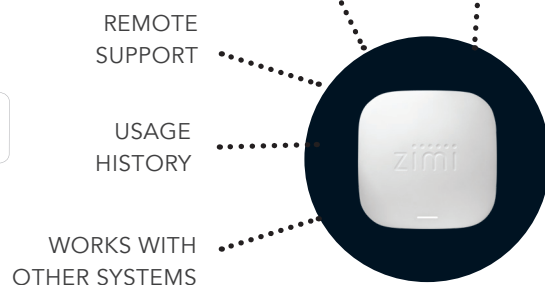

Easy to use

From the young to the elderly, we've made control a seamless experience at the switch, on your phone or with your voice.

Convenience, Safety, Energy Monitoring and more

Zimi Cloud Connect

Enjoy the full experience

Note: This is an indicative package with mix of devices. Consultant can add or replace as required and prices may vary based on changes.
 Senoa Starter Package includes 8 Devices: Double Powerpoint x2, Multi Purpose Switch, 2 Button x1, Multi Purpose Switch, 4 Button x1, Multi Purpose Switch, 6 Button x1, Multi Dimmer, 2 Button x1, Multi Dimmer, 4 Button x1, Zimi Cloud Connect x1.