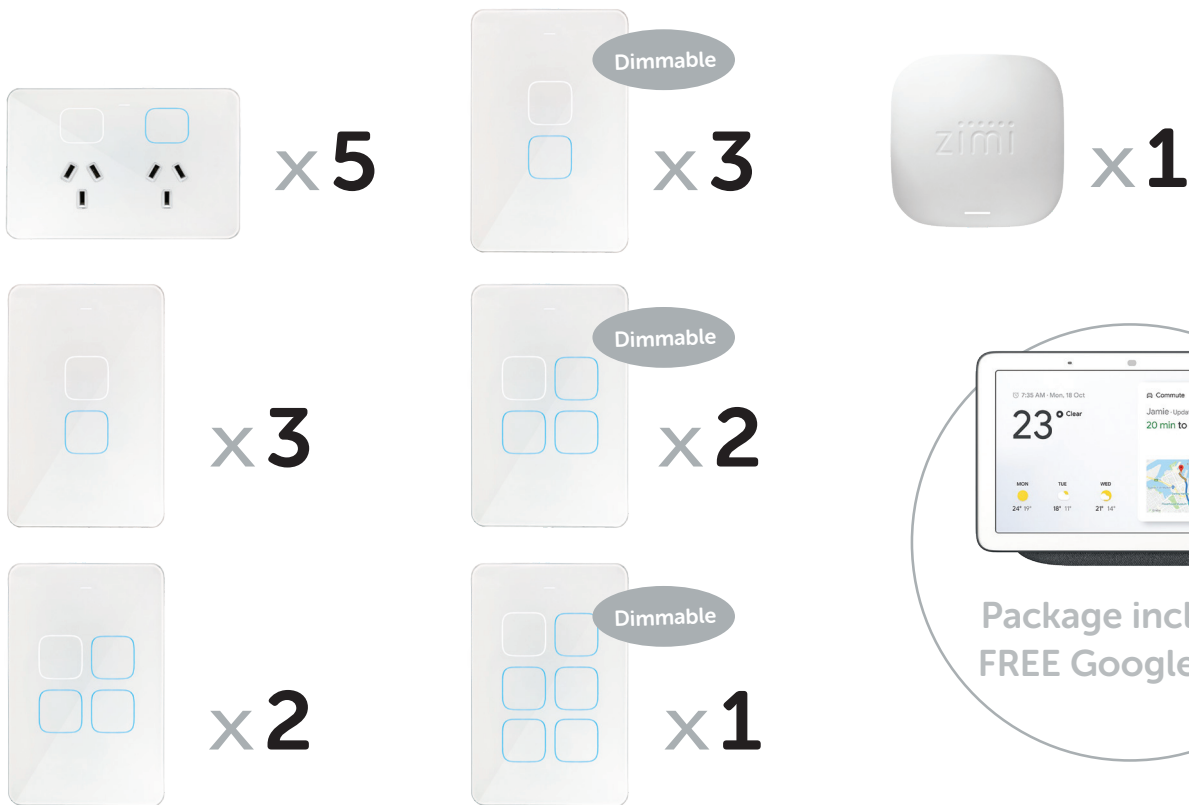

Zimi Cloud Connect

Enjoy the full experience

SENŌA

Simple on the outside.
Smarter on the inside.

Silver

Medium Package

17 Senoa Devices

FREE Google Hub

Homeowner Cost - \$4999

Silver Medium Package

Homeowner Cost \$4999

Note: This is an indicative package with mix of devices. Consultant can add or replace as required and prices may vary based on changes.
 Senoa Medium Package includes 17 Devices: Double Powerpoint x5, Multi Purpose Switch, 2 Button x3, Multi Purpose Switch, 4 Button x2, Multi Dimmer, 2 Button x3, Multi Dimmer, 4 Button x2, Multi Dimmer, 6 Button x1, Zimi Cloud Connect x1. Includes FREE Google Hub.