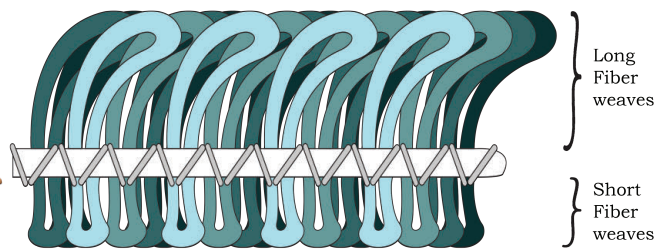

DustSwipe™

ultimate microfiber towels

40cm x 80cm

40cm x 40cm

Long Fiber Weaves

Short Fiber Weaves

Shape	Square	Rectangle
Length x Width	40cm x 40cm	40cm x 80cm
Thickness	3mm	5mm
Color Variation	Red, Yellow, Green, Blue, Brown, White	Orange, Green, Blue
Surface type	Medium Weight	Medium Weight on one side & Extra Plush on the other
Features	Multiple colors choices makes for an efficient color-coding system.	Multiple colors choices makes for an efficient color-coding system.
Function	Widely used as general purpose cleaning, such as windows, tiles, tables, dust removal, water stain removals, etc.	Commonly used in the Detailing industry for its wide sweeping range, with the capability to soak up to 3x its own weight and releases liquid better than cotton when wringed.