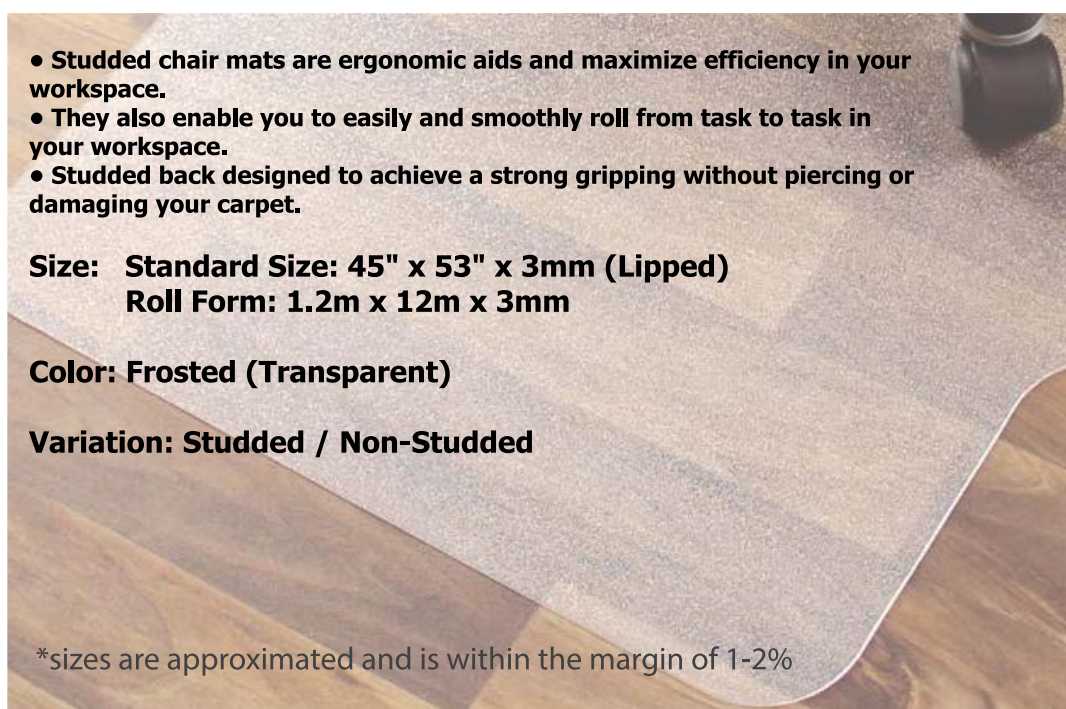

*Available in roll form

- Studded chair mats are ergonomic aids and maximize efficiency in your workspace.
- They also enable you to easily and smoothly roll from task to task in your workspace.
- Studded back designed to achieve a strong gripping without piercing or damaging your carpet.

Size: Standard Size: 45" x 53" x 3mm (Lipped)
Roll Form: 1.2m x 12m x 3mm

Color: Frosted (Transparent)

Variation: Studded / Non-Studded

*sizes are approximated and is within the margin of 1-2%

Studded Bottom
for Carpeted Surfaces