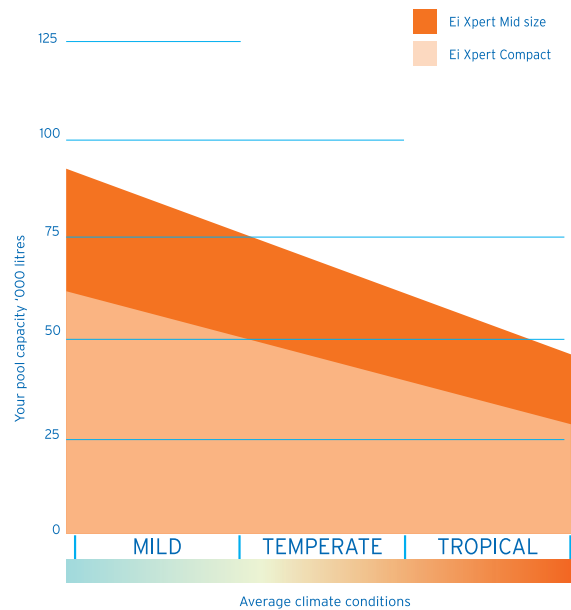

Ei Xpert comes in 2 sizes, compact and mid size, use this graph to see which size you will need to suit your pool in your climate.

Class leading **3 year warranty** on cell and power pack

Specifications Chart

Description	Ei Xpert Compact	Ei Xpert Mid Size
Maximum* average pool size	40,000 litres	70,000 litres
Plumbing capacity	40mm or 50mm	
Min/Max salt level	4,000ppm - 10,000ppm	
Power Pack dimensions (WxLxH)	285mm x 405mm x 115mm	
Cell dimensions (WxLxH)	320mm x 155mm x 110mm	
Warranty	3 years power pack and cell	