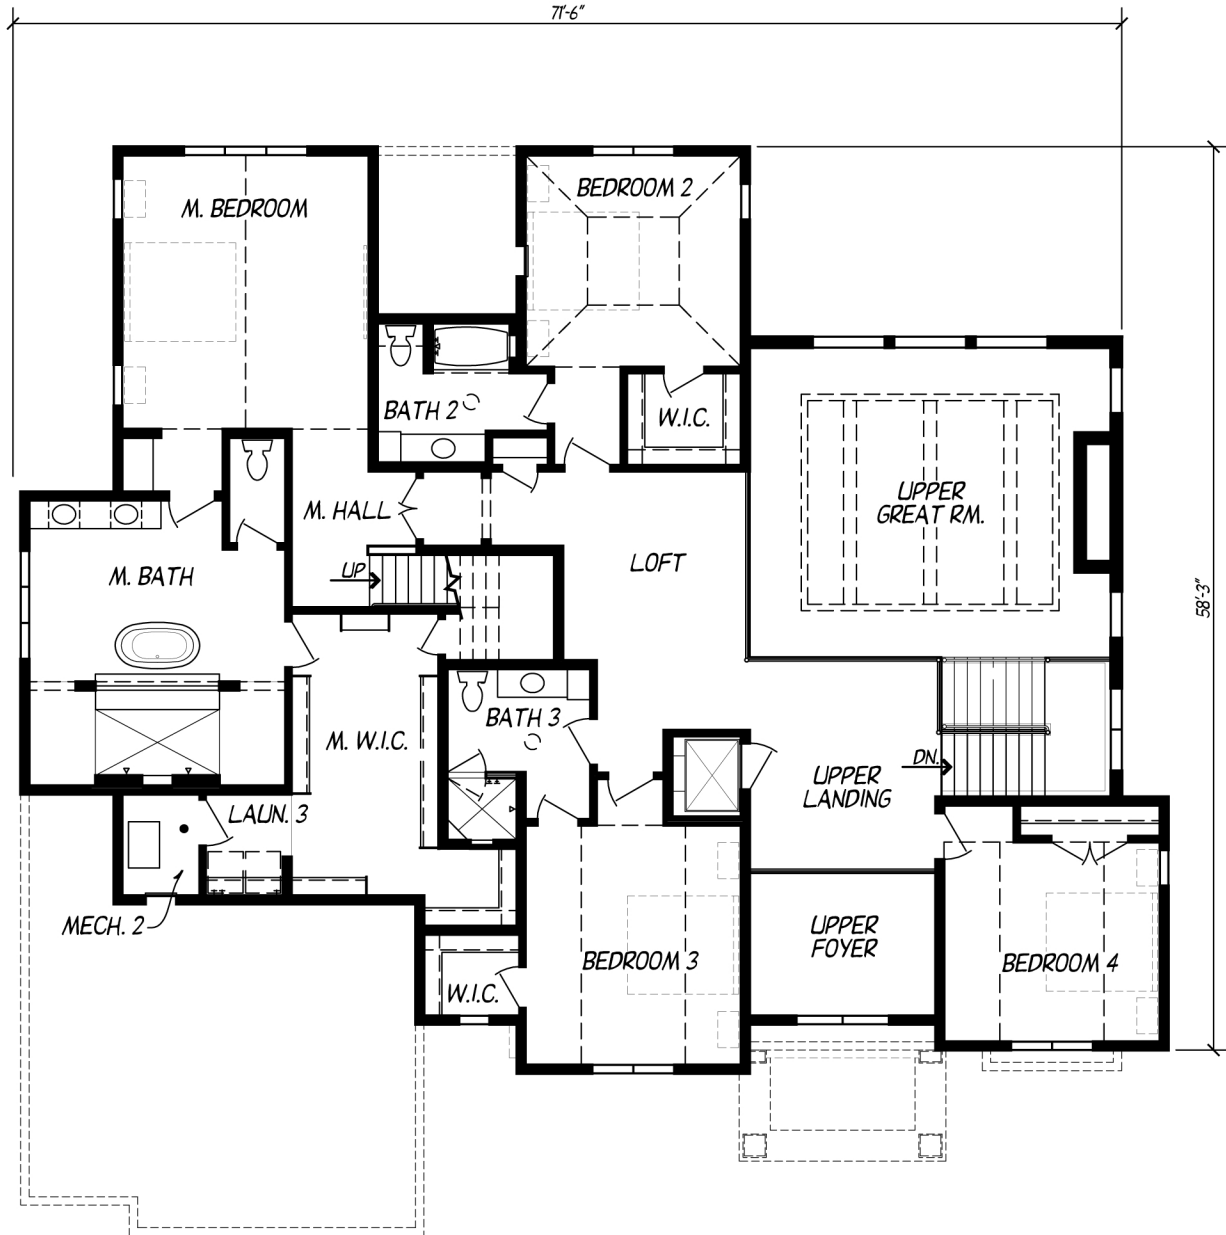

Regency Ponderosa

REGENCY PONDEROSA
802 PONDEROSA DRIVE
BRISTLECONE PINES

INCLUSIONS:

- FULL EXPOSURE
- OPEN CONCEPT
- HIDDEN STORAGE KITCHEN
- FUTURE ELEVATOR
- KOHLER SPA BATH
- 4TH FLOOR MASTER RETREAT
- IN-LAW GUEST SUITE
- BASKETBALL COURT
- POOL

FINISHED LOWER LEVEL

LOWER FINISHED AREA: +/- 2,200 SQ.FT.
 BASKETBALL COURT: 1,113 SQ.FT.

Regency Ponderosa

REGENCY PONDEROSA
802 PONDEROSA DRIVE
BRISTLECONE PINES

INCLUSIONS:

- FULL EXPOSURE
- OPEN CONCEPT
- HIDDEN STORAGE KITCHEN
- FUTURE ELEVATOR
- KOHLER SPA BATH
- 4TH FLOOR MASTER RETREAT
- IN-LAW GUEST SUITE
- BASKETBALL COURT
- POOL

FIRST FLOOR PLAN

FINISHED LIVING AREA: 2,869 SQ.FT.

Regency Ponderosa

REGENCY PONDEROSA
802 PONDEROSA DRIVE
BRISTLECONE PINES

INCLUSIONS:

- FULL EXPOSURE
- OPEN CONCEPT
- HIDDEN STORAGE KITCHEN
- FUTURE ELEVATOR
- KOHLER SPA BATH
- 4TH FLOOR MASTER RETREAT
- IN-LAW GUEST SUITE
- BASKETBALL COURT
- POOL

SECOND FLOOR PLAN

SECOND FLOOR LIVING AREA: 2,628 SQ.FT.

Regency Ponderosa

**REGENCY PONDEROSA
802 PONDEROSA DRIVE
BRISTLECONE PINES**

INCLUSIONS:

**FULL EXPOSURE
OPEN CONCEPT
HIDDEN STORAGE KITCHEN
FUTURE ELEVATOR
KOHLER SPA BATH
4TH FLOOR MASTER RETREAT
IN-LAW GUEST SUITE
BASKETBALL COURT
POOL**