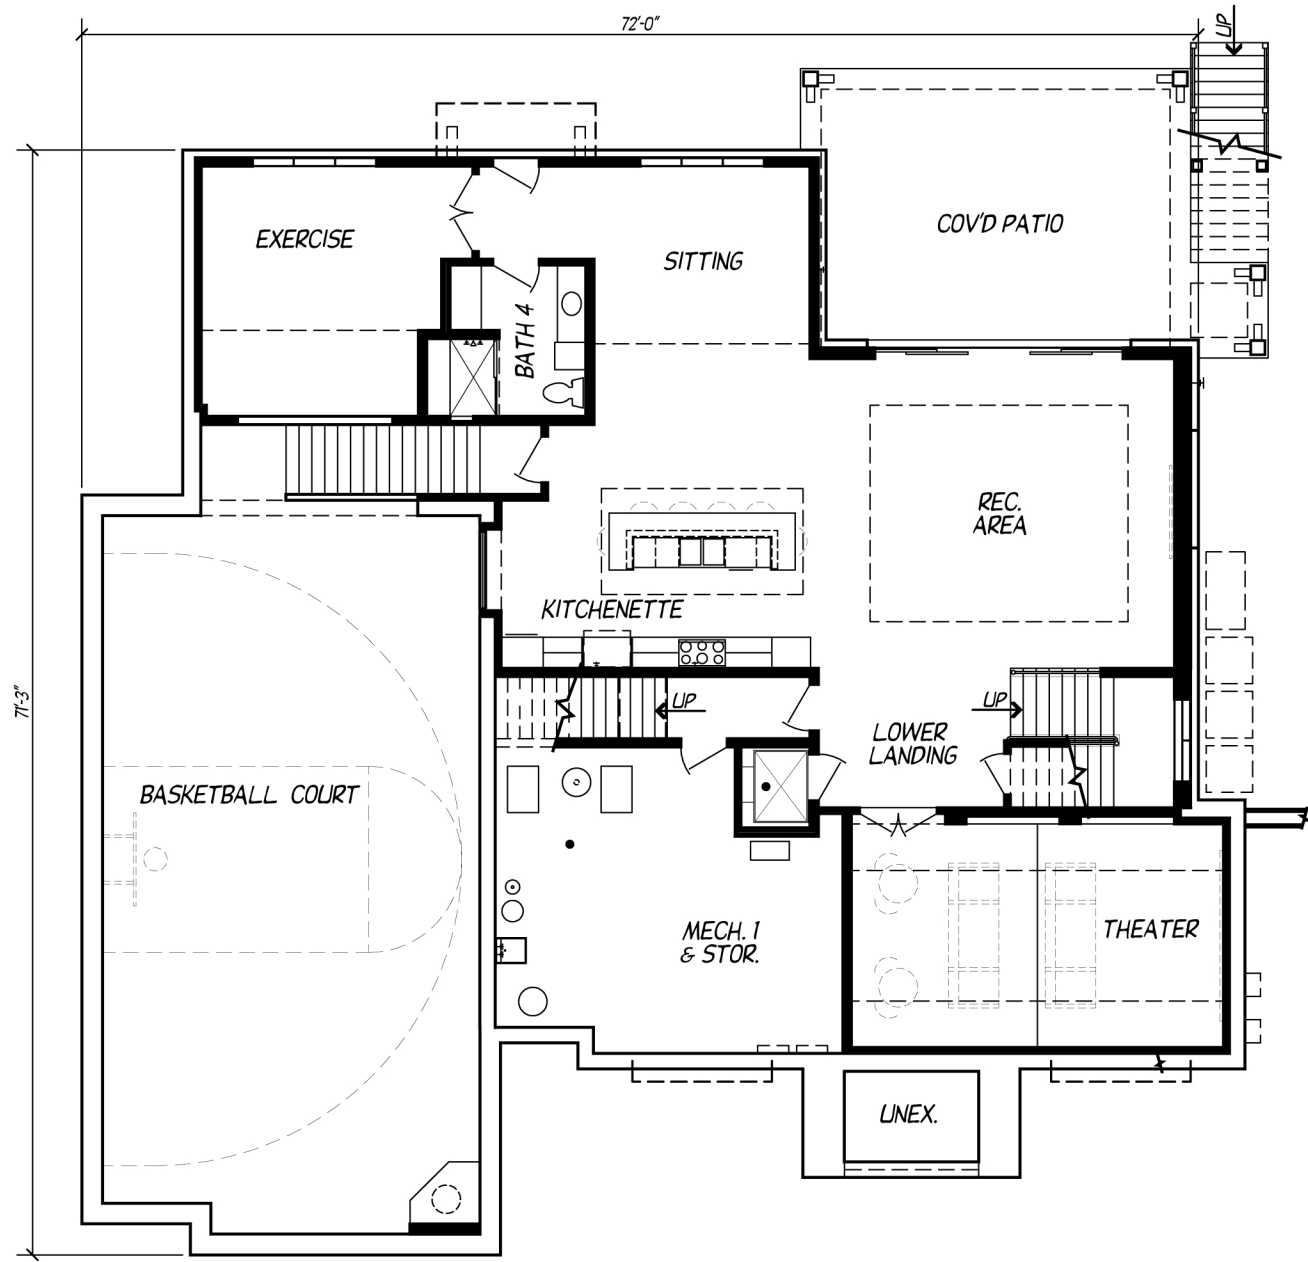

Regency Ponderosa

REGENCY PONDEROSA
802 PONDEROSA DRIVE
BRISTLECONE PINES

INCLUSIONS:

- FULL EXPOSURE
- OPEN CONCEPT
- HIDDEN STORAGE KITCHEN
- FUTURE ELEVATOR
- KOHLER SPA BATH
- 4TH FLOOR MASTER RETREAT
- IN-LAW GUEST SUITE
- BASKETBALL COURT
- POOL

FINISHED LOWER LEVEL

LOWER FINISHED AREA: +/- 2,200 SQ.FT.
 BASKETBALL COURT: 1,113 SQ.FT.

Regency Ponderosa

REGENCY PONDEROSA
802 PONDEROSA DRIVE
BRISTLECONE PINES

INCLUSIONS:

- FULL EXPOSURE
- OPEN CONCEPT
- HIDDEN STORAGE KITCHEN
- FUTURE ELEVATOR
- KOHLER SPA BATH
- 4TH FLOOR MASTER RETREAT
- IN-LAW GUEST SUITE
- BASKETBALL COURT
- POOL

FIRST FLOOR PLAN

FINISHED LIVING AREA: 2,869 SQ.FT.

Regency Ponderosa

REGENCY PONDEROSA
802 PONDEROSA DRIVE
BRISTLECONE PINES

INCLUSIONS:

- FULL EXPOSURE
- OPEN CONCEPT
- HIDDEN STORAGE KITCHEN
- FUTURE ELEVATOR
- KOHLER SPA BATH
- 4TH FLOOR MASTER RETREAT
- IN-LAW GUEST SUITE
- BASKETBALL COURT
- POOL

SECOND FLOOR PLAN

SECOND FLOOR LIVING AREA: 2,628 SQ.FT.

Regency Ponderosa

**REGENCY PONDEROSA
802 PONDEROSA DRIVE
BRISTLECONE PINES**

INCLUSIONS:

**FULL EXPOSURE
OPEN CONCEPT
HIDDEN STORAGE KITCHEN
FUTURE ELEVATOR
KOHLER SPA BATH
4TH FLOOR MASTER RETREAT
IN-LAW GUEST SUITE
BASKETBALL COURT
POOL**