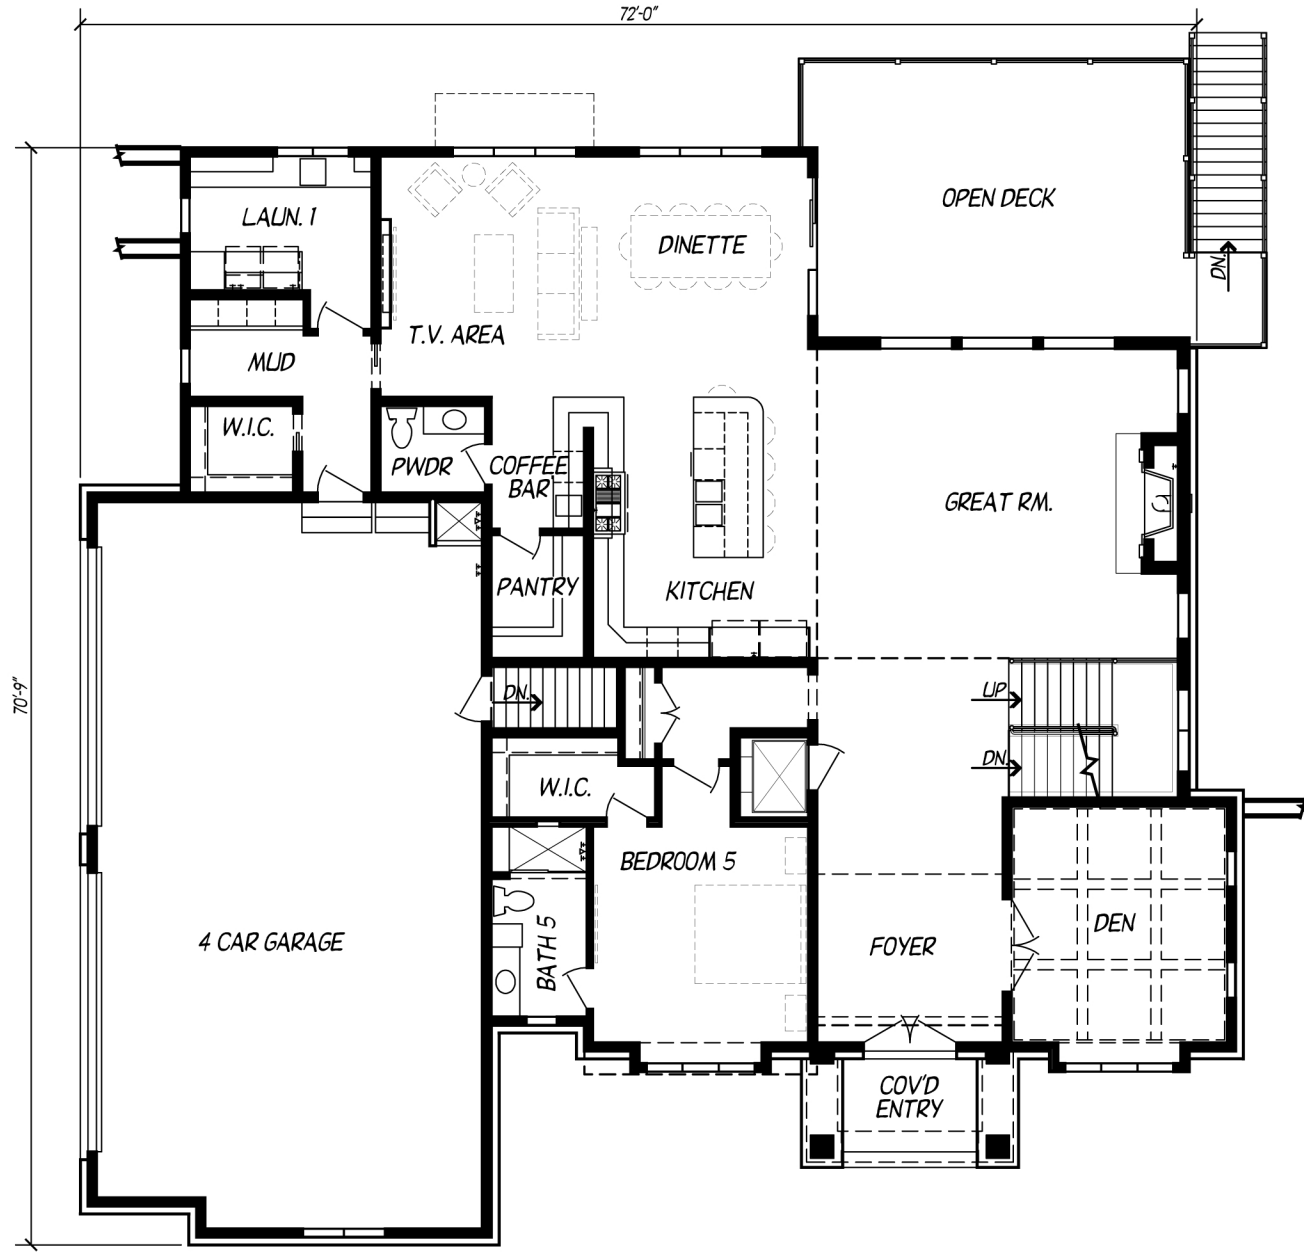

Regency Ponderosa

REGENCY PONDEROSA
802 PONDEROSA DRIVE
BRISTLECONE PINES

INCLUSIONS:

- FULL EXPOSURE
- OPEN CONCEPT
- HIDDEN STORAGE KITCHEN
- FUTURE ELEVATOR
- KOHLER SPA BATH
- 4TH FLOOR MASTER RETREAT
- IN-LAW GUEST SUITE
- BASKETBALL COURT
- POOL

FINISHED LOWER LEVEL

LOWER FINISHED AREA: +/- 2,200 SQ.FT.
 BASKETBALL COURT: 1,113 SQ.FT.

Regency Ponderosa

REGENCY PONDEROSA
802 PONDEROSA DRIVE
BRISTLECONE PINES

INCLUSIONS:

- FULL EXPOSURE
- OPEN CONCEPT
- HIDDEN STORAGE KITCHEN
- FUTURE ELEVATOR
- KOHLER SPA BATH
- 4TH FLOOR MASTER RETREAT
- IN-LAW GUEST SUITE
- BASKETBALL COURT
- POOL

FIRST FLOOR PLAN

FINISHED LIVING AREA: 2,869 SQ.FT.

Regency Ponderosa

REGENCY PONDEROSA
802 PONDEROSA DRIVE
BRISTLECONE PINES

INCLUSIONS:

- FULL EXPOSURE
- OPEN CONCEPT
- HIDDEN STORAGE KITCHEN
- FUTURE ELEVATOR
- KOHLER SPA BATH
- 4TH FLOOR MASTER RETREAT
- IN-LAW GUEST SUITE
- BASKETBALL COURT
- POOL

SECOND FLOOR PLAN

SECOND FLOOR LIVING AREA: 2,628 SQ.FT.

Regency Ponderosa

**REGENCY PONDEROSA
802 PONDEROSA DRIVE
BRISTLECONE PINES**

INCLUSIONS:

**FULL EXPOSURE
OPEN CONCEPT
HIDDEN STORAGE KITCHEN
FUTURE ELEVATOR
KOHLER SPA BATH
4TH FLOOR MASTER RETREAT
IN-LAW GUEST SUITE
BASKETBALL COURT
POOL**