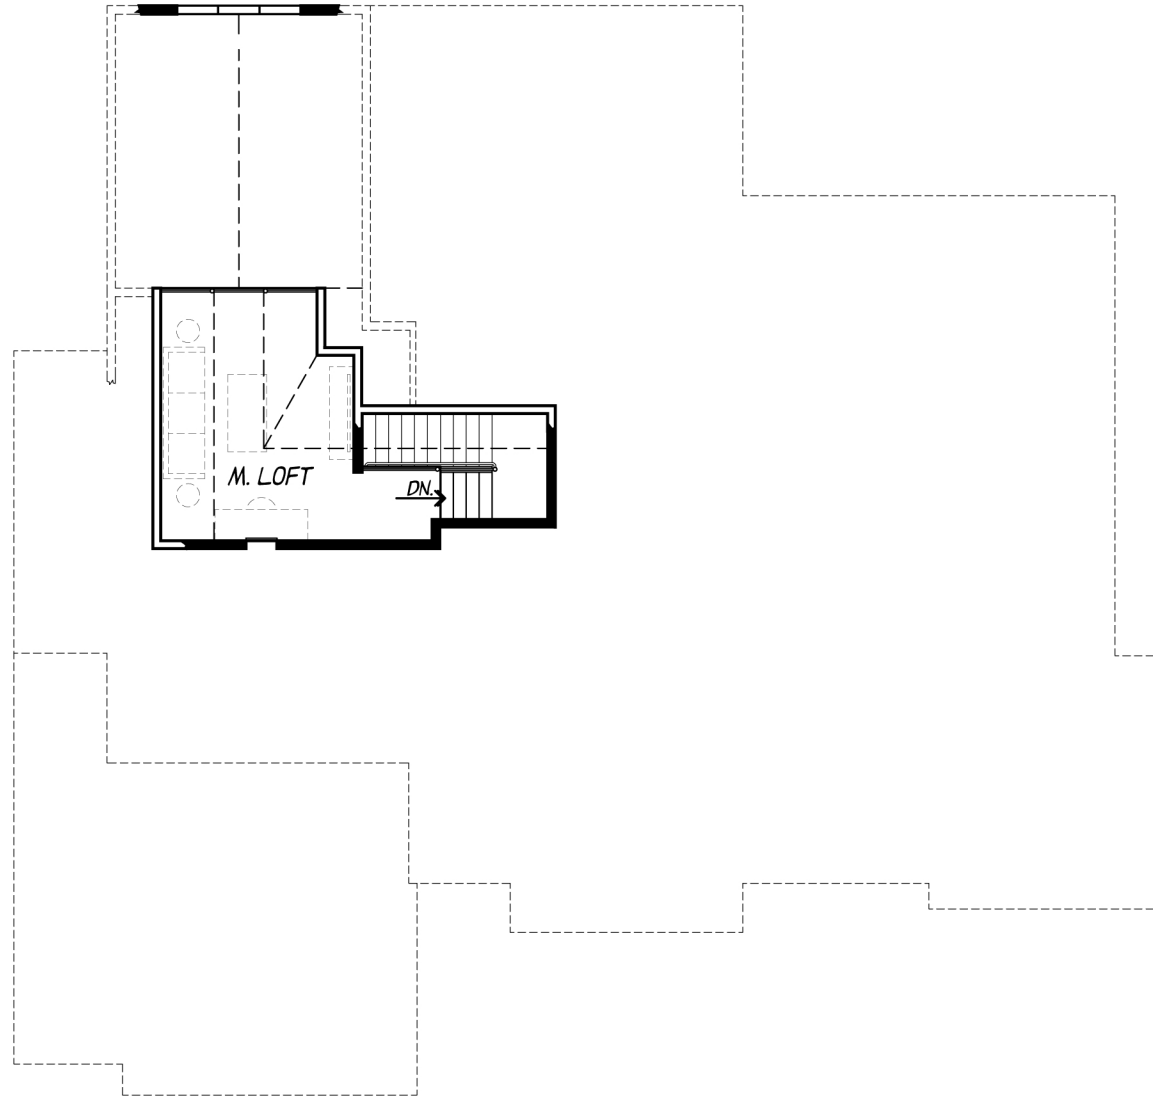

FINISHED LOWER LEVEL

LOWER FINISHED AREA: +/- 2,200 SQ.FT.
 BASKETBALL COURT: 1,113 SQ.FT.

Regency Ponderosa

REGENCY PONDEROSA
802 PONDEROSA DRIVE
BRISTLECONE PINES

INCLUSIONS:

- FULL EXPOSURE
- OPEN CONCEPT
- HIDDEN STORAGE KITCHEN
- FUTURE ELEVATOR
- KOHLER SPA BATH
- 4TH FLOOR MASTER RETREAT
- IN-LAW GUEST SUITE
- BASKETBALL COURT
- POOL

FIRST FLOOR PLAN

FINISHED LIVING AREA: 2,869 SQ.FT.

Regency Ponderosa

REGENCY PONDEROSA
802 PONDEROSA DRIVE
BRISTLECONE PINES

INCLUSIONS:

- FULL EXPOSURE
- OPEN CONCEPT
- HIDDEN STORAGE KITCHEN
- FUTURE ELEVATOR
- KOHLER SPA BATH
- 4TH FLOOR MASTER RETREAT
- IN-LAW GUEST SUITE
- BASKETBALL COURT
- POOL

SECOND FLOOR PLAN

SECOND FLOOR LIVING AREA: 2,628 SQ.FT.

Regency Ponderosa

**REGENCY PONDEROSA
802 PONDEROSA DRIVE
BRISTLECONE PINES**

INCLUSIONS:

**FULL EXPOSURE
OPEN CONCEPT
HIDDEN STORAGE KITCHEN
FUTURE ELEVATOR
KOHLER SPA BATH
4TH FLOOR MASTER RETREAT
IN-LAW GUEST SUITE
BASKETBALL COURT
POOL**

M. LOFT FLOOR PLAN

LOFT LIVING AREA: 244 SQ.FT.