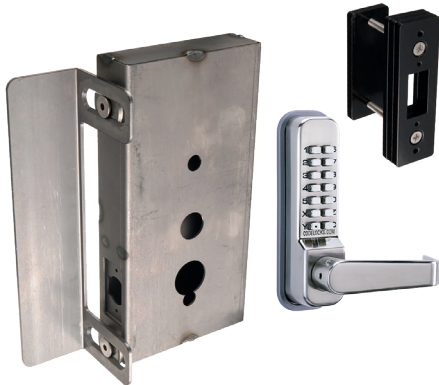

UV-stabilized cover protects against abuse, damage and water.
 Cover included with standalone Electronic and Smart Locks (aka "battery operated"),
 and in Gate Box and Gate Panic Hardware Kits.

Delivering effective coded locks designed for gates and outdoor environments.

DDCL610 Mechanical

DDCL5210 Electronic

DDCL5510 Smart Lock

Gate Solutions by CodeLocks can be ordered in two ways:
as a complete kit with a gate box or as single lock

Gate Box Kit

Contains all components required for a straightforward installation.

Industry exclusive kit includes: Gate Box, Lock, Latch Bracket & Stop Bracket

Gate Box Kit models are shown in orange boxes in each product category

Gate Panic Hardware Kit

Contains all components required for quick installation.

Kit includes: Lock, Trim Box, Panic Bar, Latch Bracket with U-bolt Fastener, Latch Protector, Panic Shield, Anti-Theft Manipulation Device

Gate Panic Hardware Kit models are shown in green boxes in each product category.