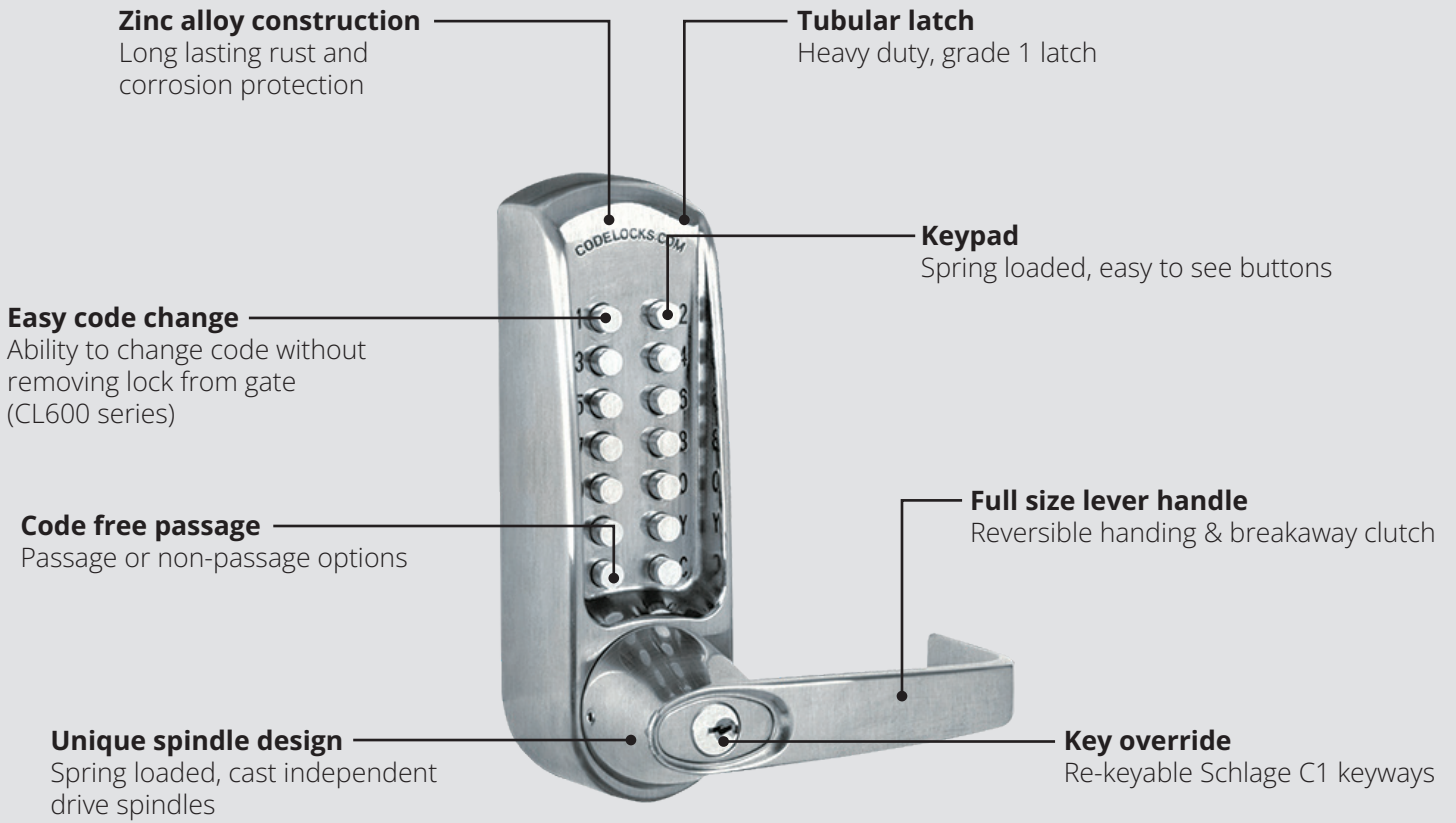

In December 2020, Codelocks announced Gate Solutions by Codelocks, comprehensive kits that include all components needed for simple and effective access control for gate and fence installations. Gate Box Kits include a Codelock, latch and accompanying lock box and hardware. Gate Panic Hardware Kits are also available and include the Codelocks Panic Bar, Panic Trim and accompanying panic hardware components. This solution is ideal for any restricted area that will benefit from controlling access including commercial or residential environments like schools and colleges, hospitals, hotels and backyards.

The Gate Box Kits and Gate Panic Hardware Kits contain all components required for straightforward installation. Featuring adjustable strike plates, dual backplate installation options as well as exit device hardware and accessories, these kits are fully versatile. Not recommended for use on swimming pool safety gates.

Stainless Steel, Brushed Steel or Black Marine Grade finishes available
 Suitable for metal, wood, vinyl and chain link gates
 Back to Back option available

Clear Protective Cover For Electronic and Smart Locks