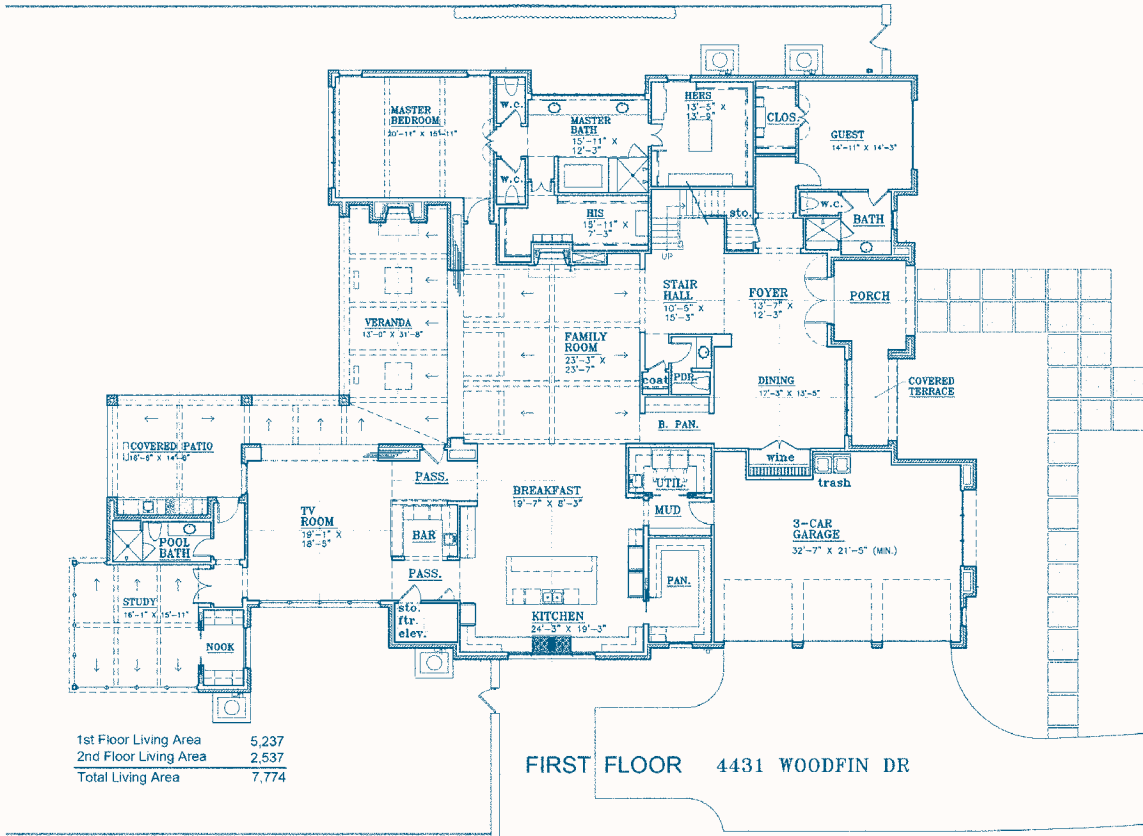

Home Profile –

- Approx 7774 Square Feet
- 2 Story Residence
- 5 Bedrooms
- 7 Bathrooms
- 1 Powder Bath
- Future Elevator Space
- Gourmet Kitchen with Commercial Grade Appliances
- Oversized Pantry
- Wine Room
- Study with Office Nook
- Oversized Family Room with sliding door system that opens to the Veranda
- Veranda with Fireplace
- Outdoor Kitchen and Dining Area
- 3 Car Garage
- Upstairs Game Room with Refreshment Area
- Exercise Room
- TV/Game Room downstairs with walk-in Wet Bar
- Master Suite with His and Hers Closets with built ins
- 2 Master Bath Water Closets
- Steel Front and Exterior Doors

Please call us for more details.

Mark Galanos: 214-448-8223 MarkG@Brexen.com

(This home is under construction and some details and amenities may change.)

AlfordHomes

1st Floor Living Area	5,237
2nd Floor Living Area	2,537
Total Living Area	7,774