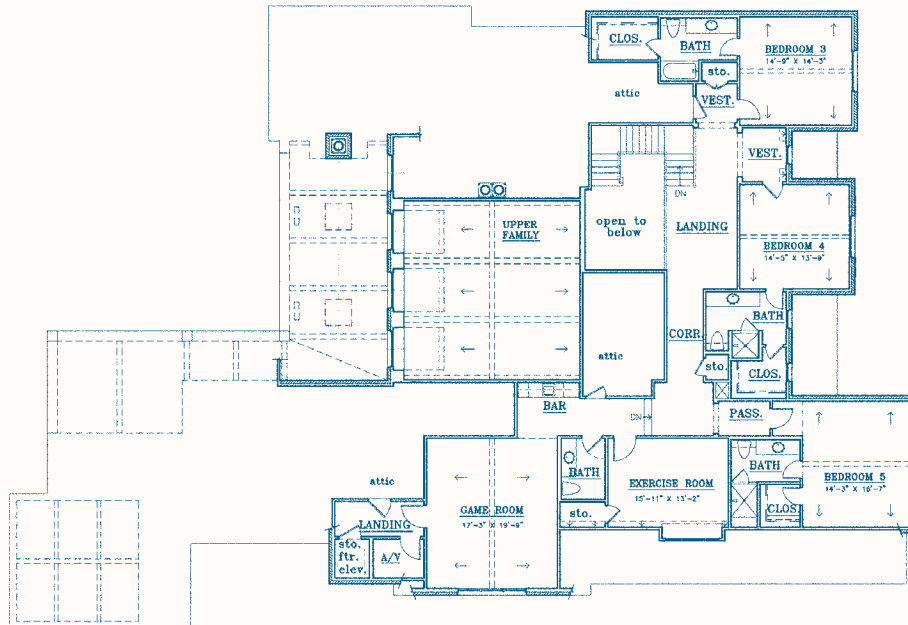

Home Profile –

- Approx 7774 Square Feet
- 2 Story Residence
- 5 Bedrooms
- 7 Bathrooms
- 1 Powder Bath
- Future Elevator Space
- Gourmet Kitchen with Commercial Grade Appliances
- Oversized Pantry
- Wine Room
- Study with Office Nook
- Oversized Family Room with sliding door system that opens to the Veranda
- Veranda with Fireplace
- Outdoor Kitchen and Dining Area
- 3 Car Garage
- Upstairs Game Room with Refreshment Area
- Exercise Room
- TV/Game Room downstairs with walk-in Wet Bar
- Master Suite with His and Hers Closets with built ins
- 2 Master Bath Water Closets
- Steel Front and Exterior Doors

Please call us for more details.

Mark Galanos: 214-448-8223 MarkG@Brexen.com

(This home is under construction and some details and amenities may change.)

AlfordHomes

1st Floor Living Area	5,237
2nd Floor Living Area	2,537
Total Living Area	7,774