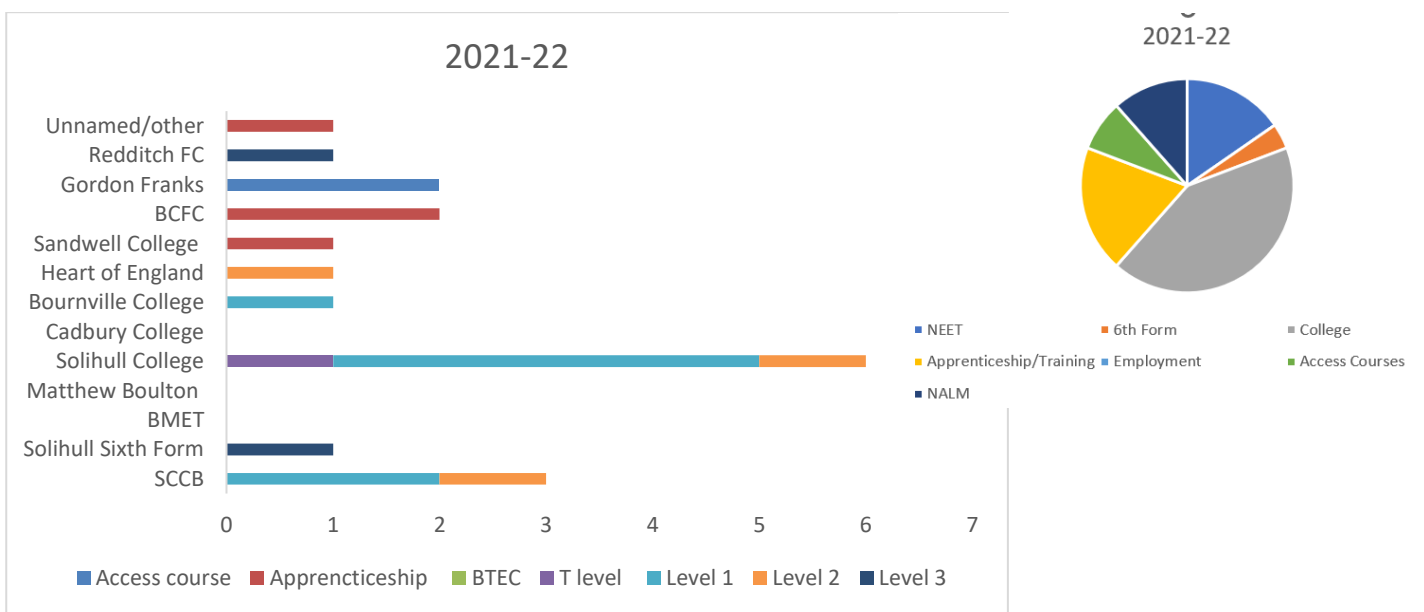

**The Appropriate Provider
for young people in the South of Birmingham**

CEIAG and destinations data 2022-23

Headlines 2022-23:

- Increase in Level 2 courses accessed from 2022.
- Wider variety of colleges and providers.
- Reduction in access courses from 2022.
- EHCP students: Internship with Choices College, Level 2 Queen Alexandra College Art and Design, Level 2 UCB Professional Cookery, one currently NEET (awaiting apprenticeship start date.)
- Annex B return to LA completed.

Respectful • Employable • Aspirational
Courageous • Happy

The Appropriate Provider
for young people in the South of Birmingham

100% in all Gatsby Benchmarks.

National and local data to compare:

Gatsby Benchmark	% achieved in latest evaluation ⁱ
1 - A stable careers programme	100%
2 - Learning from career and labour market information	100%
3 - Addressing the needs of each pupil	100%
4 - Linking curriculum learning to careers	100%
5 - Encounters with employers and employees	100%
6 - Experiences of workplaces	100%
7 - Encounters with further and higher education	100%
8 - Personal guidance	100%