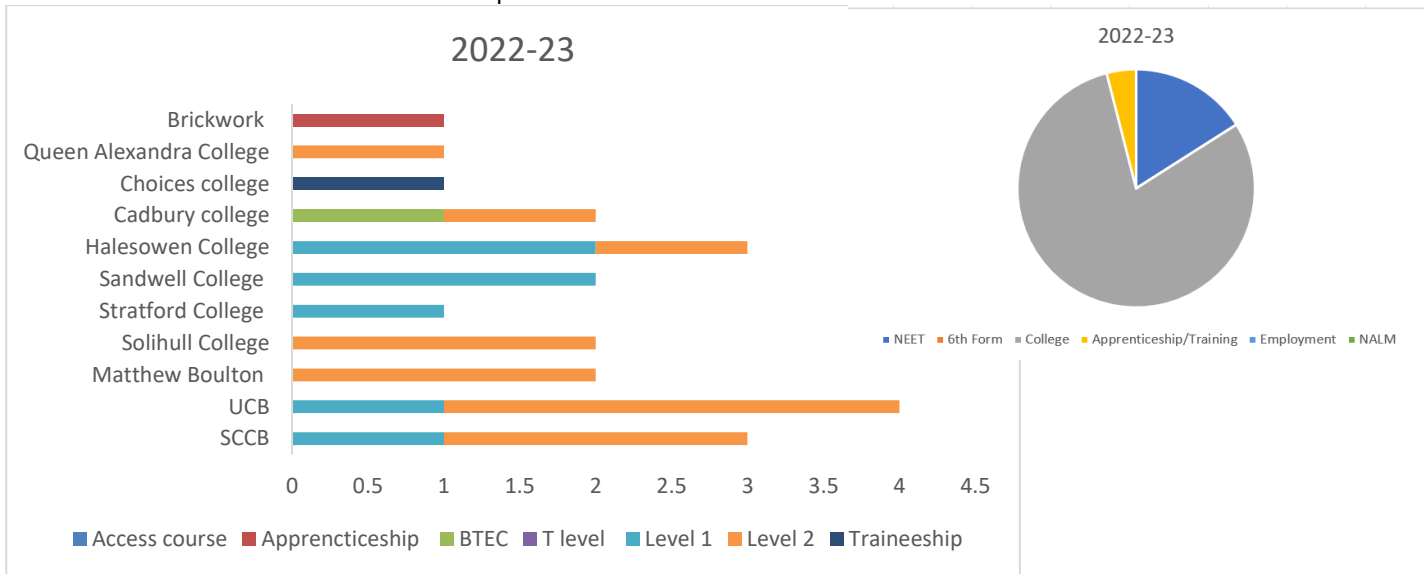

**The Appropriate Provider
for young people in the South of Birmingham**

CEIAG and destinations data 2022-23

Headlines 2022-23:

- Increase in Level 2 courses accessed from 2022.
- Wider variety of colleges and providers.
- Reduction in access courses from 2022.
- EHCP students: Internship with Choices College, Level 2 Queen Alexandra College Art and Design, Level 2 UCB Professional Cookery, one currently NEET (awaiting apprenticeship start date.)
- Annex B return to LA completed.

Respectful • Employable • Aspirational
Courageous • Happy

The Appropriate Provider
for young people in the South of Birmingham

100% in all Gatsby Benchmarks.

National and local data to compare:

Gatsby Benchmark	% achieved in latest evaluation ⁱ
1 - A stable careers programme	100%
2 - Learning from career and labour market information	100%
3 - Addressing the needs of each pupil	100%
4 - Linking curriculum learning to careers	100%
5 - Encounters with employers and employees	100%
6 - Experiences of workplaces	100%
7 - Encounters with further and higher education	100%
8 - Personal guidance	100%