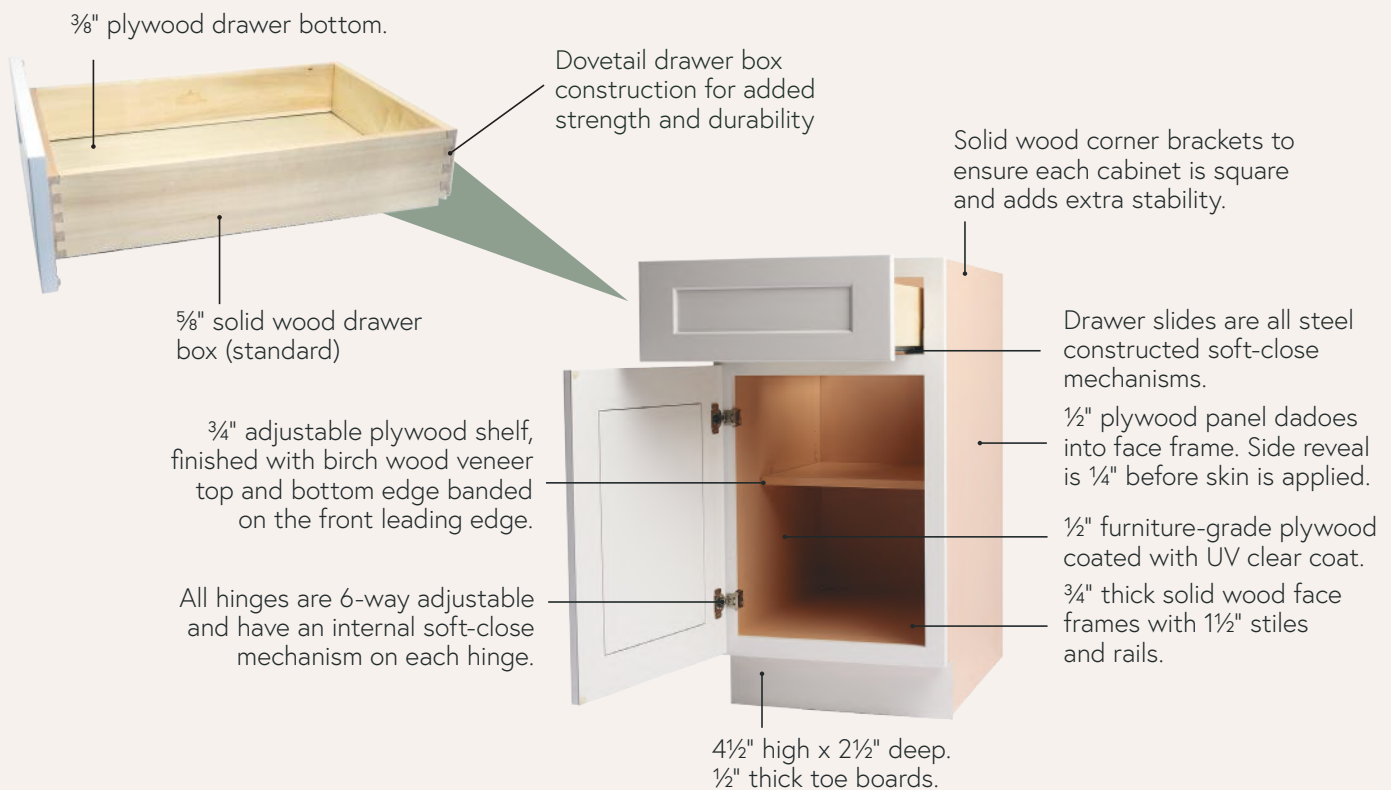

Introducing the ProCraft Series

GORGEOUS, HIGH-QUALITY CABINETRY. CRAFTED AND VALUE PRICED FOR YOUR PROJECT.

At ProCraft Cabinetry, we know that quality cabinets shouldn't cost a small fortune. That's why we've created a wide range of beautiful, affordable cabinet door styles that any interior designer would be proud to show off.

The clean lines and timeless styling of our ProCraft Series framed cabinets, every piece of cabinetry we create is lovingly crafted to take living spaces to the next level.

FAST TURNAROUND
TIMES

AMPLE AVAILABILITY FROM
LOCATIONS ACROSS THE U.S.

GREAT QUALITY FOR
AN EVEN BETTER PRICE

FIVE-YEAR WARRANTY

Quality products, built to last.

Expert cabinetmakers assemble our products with state-of-the-art equipment in each of our strategically placed distribution centers located throughout the United States.

Colors are subject to availability and current product offerings. Product color in images may vary from product. Please visit your ProCraft Dealer to confirm color prior to purchase.

To learn more about our ProCraft Series, visit procraftcabinetry.com