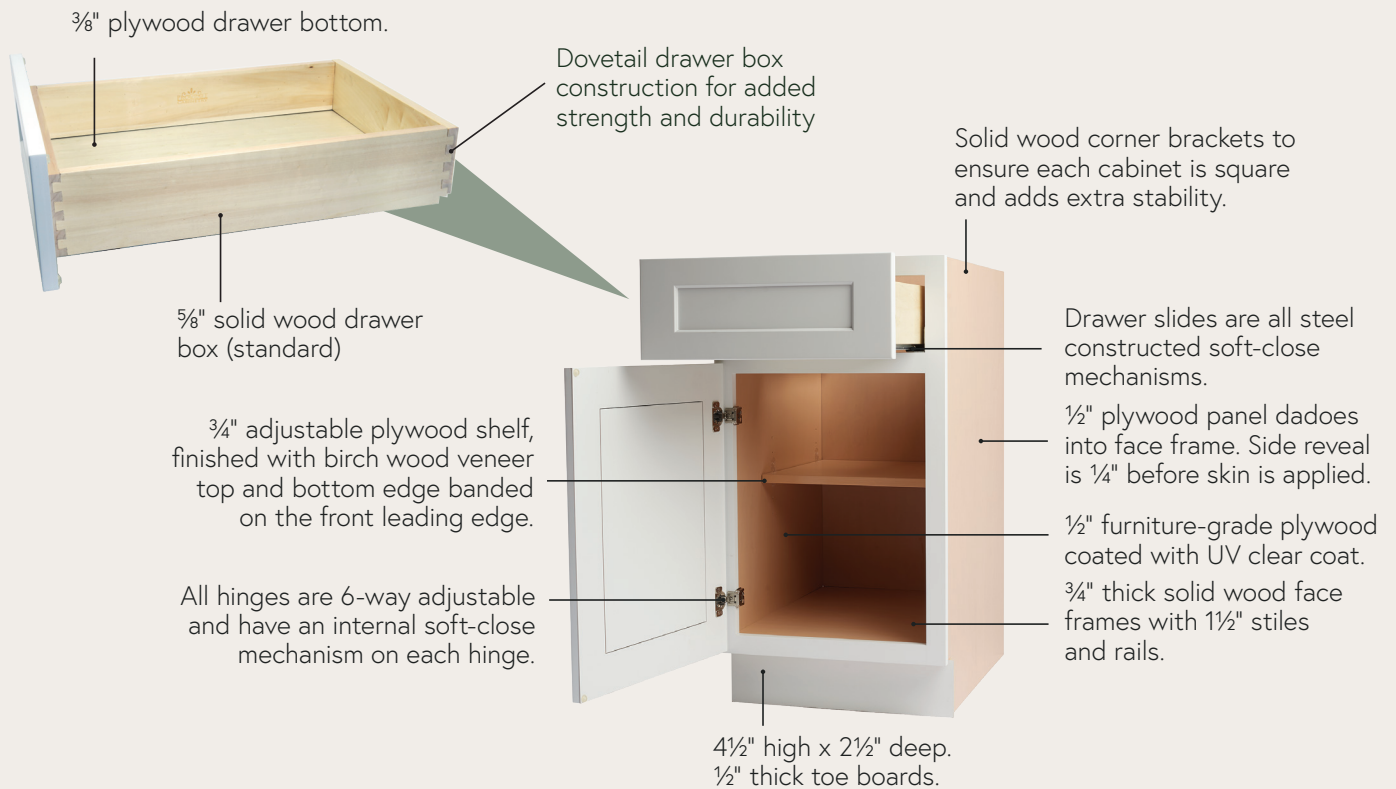

Introducing the ProCraft Series

GORGEOUS, HIGH-QUALITY CABINETS. CRAFTED AND VALUE PRICED FOR YOUR PROJECT.

At ProCraft Cabinetry, we know that quality cabinets shouldn't cost a small fortune. That's why we've created a wide range of beautiful, affordable cabinet door styles that any interior designer would be proud to show off.

The clean lines and timeless styling of our ProCraft Series framed cabinets, every piece of cabinetry we create is lovingly crafted to take living spaces to the next level.

FAST TURNAROUND TIMES

AMPLE AVAILABILITY FROM LOCATIONS ACROSS THE U.S.

GREAT QUALITY FOR AN EVEN BETTER PRICE

FIVE-YEAR WARRANTY

Quality products, built to last.

Expert cabinetmakers assemble our products with state-of-the-art equipment in each of our strategically placed distribution centers located throughout the United States.

Colors are subject to availability and current product offerings. Product color in images may vary from product. Please visit your ProCraft Dealer to confirm color prior to purchase.

To learn more about our ProCraft Series, visit procraftcabinetry.com