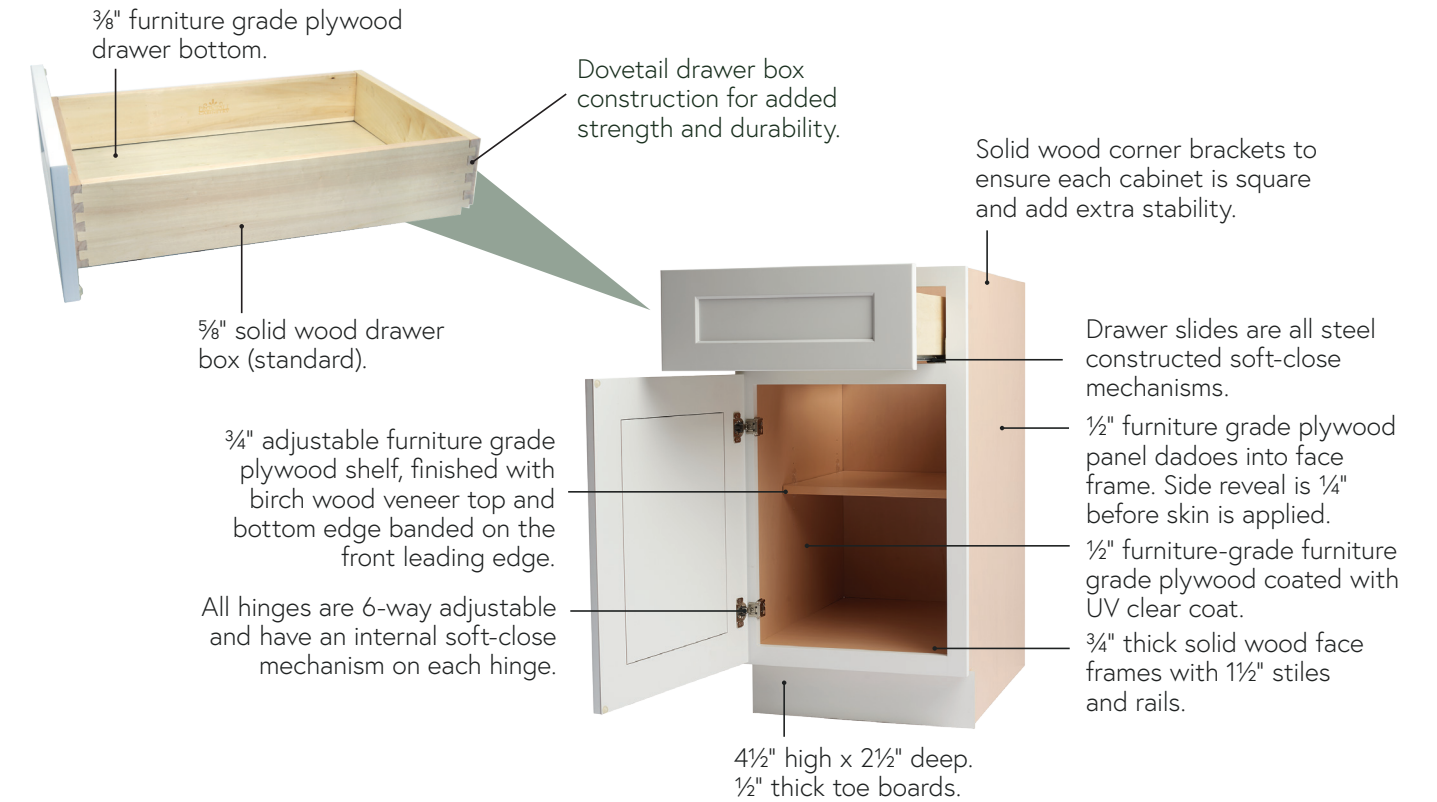

ProCraft Box Construction

Expert cabinetmakers assemble our products with state-of-the-art equipment in each of our strategically placed distribution centers located throughout the United States.