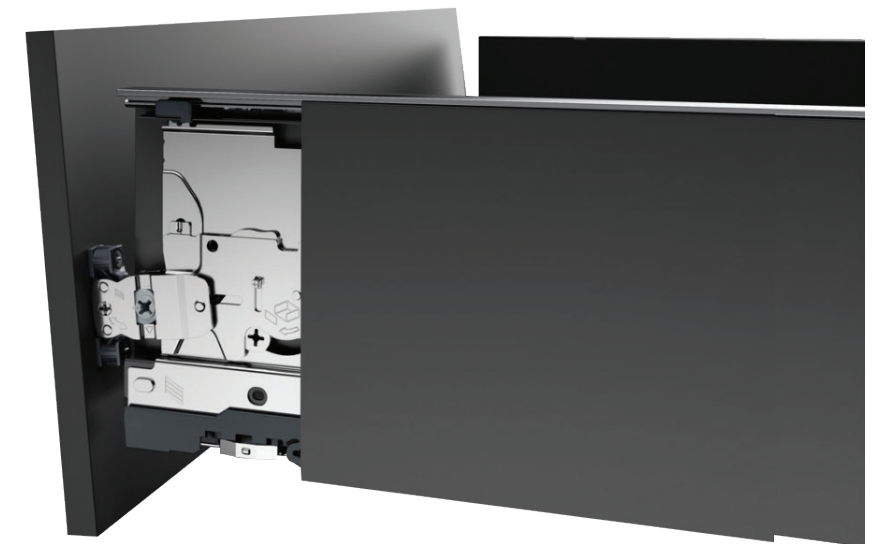

*Metal Drawer Boxes are available for select select cabinet sizes. Two different heights are offered.