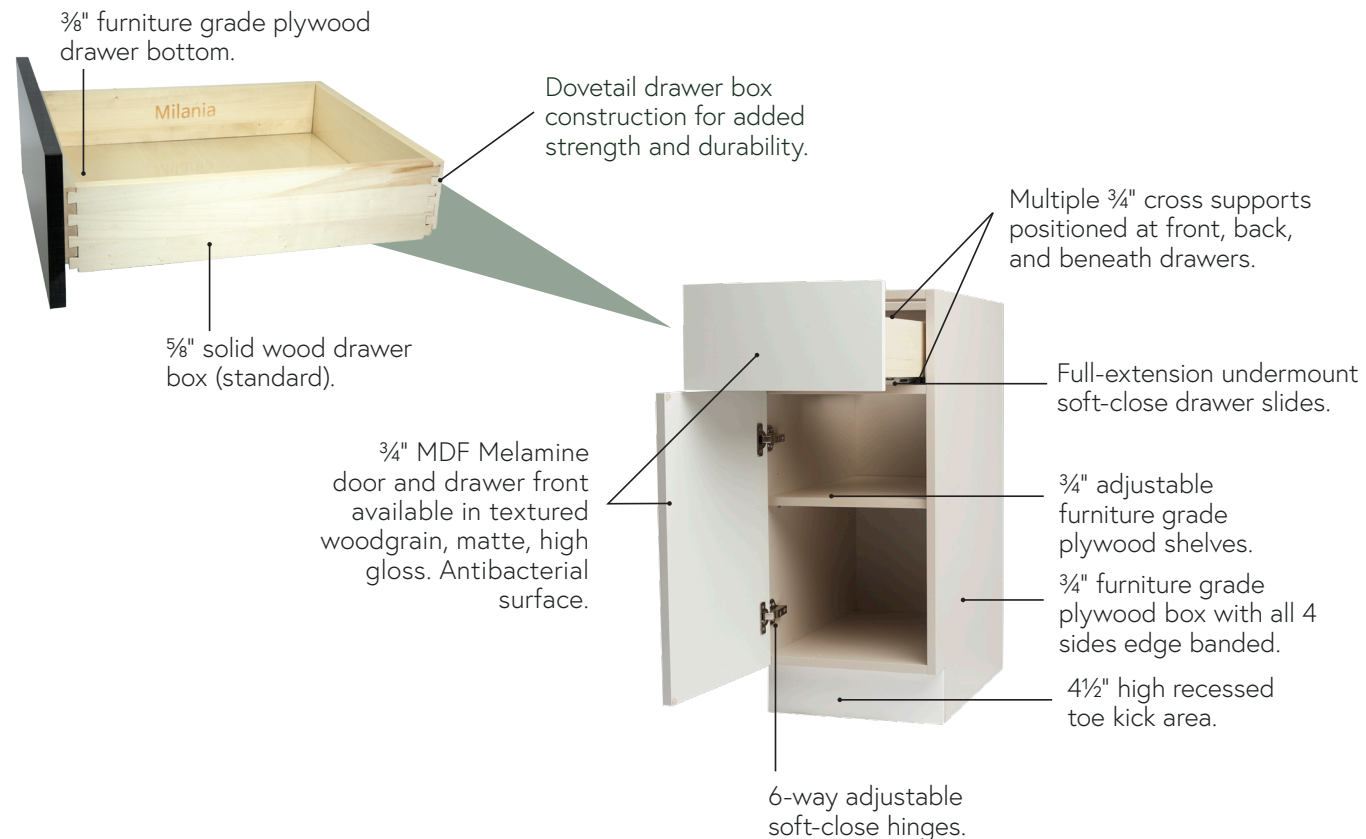

Metal Drawer*

This optional upgrade has a sleek drawer with no visible adjustment holes.

Smooth operating undermount soft-close slides

½" thick Aluminum drawer box sides in Graphite color

Vertical, lateral, and tilt adjustment invisibly integrated into the drawer side profile

MILANIA SERIES

*Metal Drawer Boxes are available for select select cabinet sizes. Two different heights are offered.

The Perfect Combination of Quality and Value

Since we manufacture every cabinet we make, we have total control over everything from product quality to readily available inventory. Our streamlined process allows us to pass significant savings on to our customers.

Milania Box Construction

The custom work that goes into Milania frameless cabinets shines through in every piece. Sturdy and strong, yet stylish and chic, Milania cabinets are the perfect example of our signature craftsmanship.