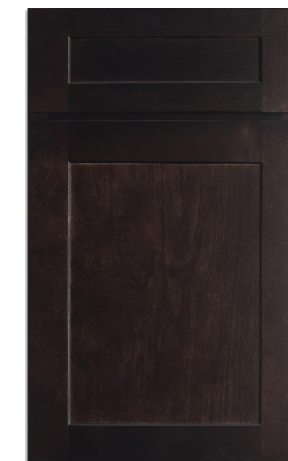

Liberty Shaker, Espresso