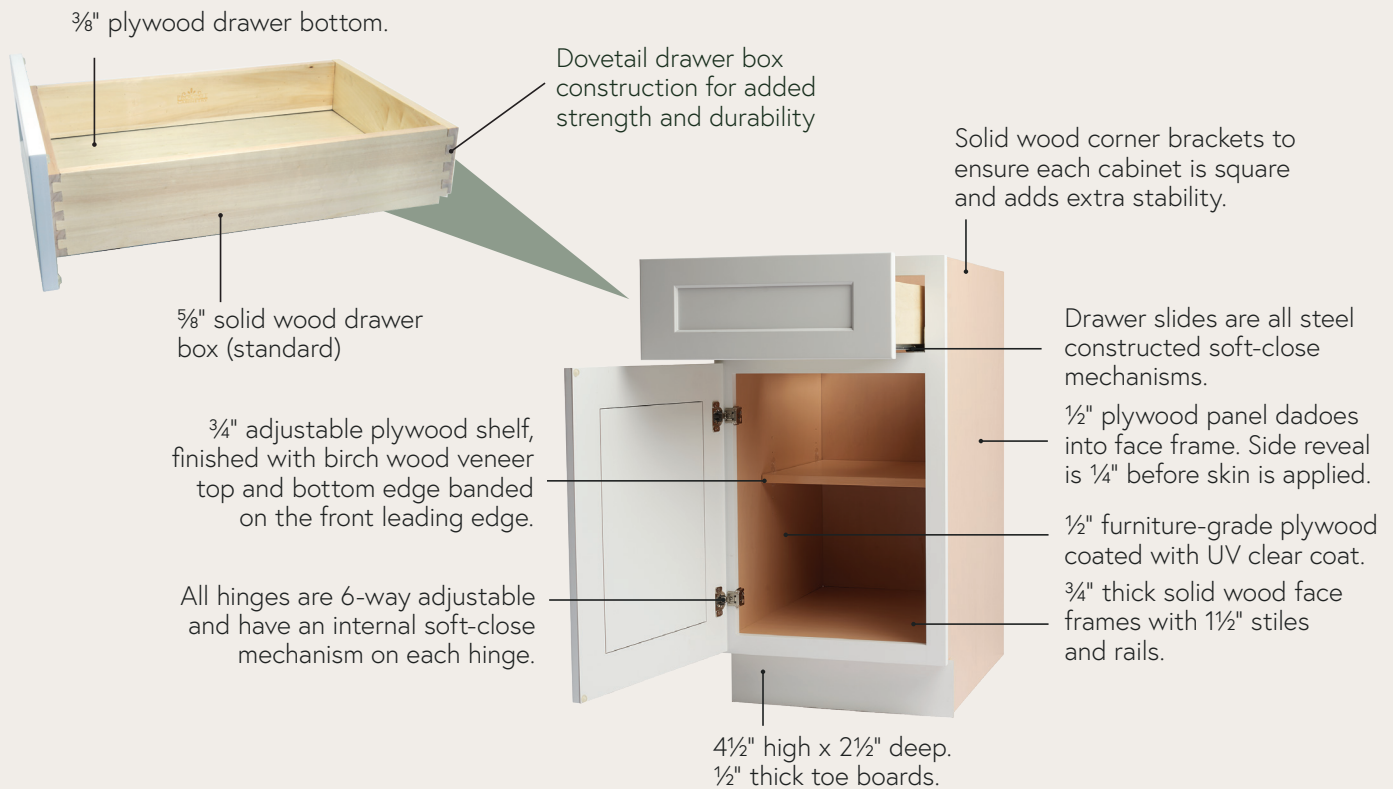

Introducing the ProCraft Series

GORGEOUS, HIGH-QUALITY CABINETS. CRAFTED AND VALUE PRICED FOR YOUR PROJECT.

At ProCraft Cabinetry, we know that quality cabinets shouldn't cost a small fortune. That's why we've created a wide range of beautiful, affordable cabinet door styles that any interior designer would be proud to show off.

The clean lines and timeless styling of our ProCraft Series framed cabinets, every piece of cabinetry we create is lovingly crafted to take living spaces to the next level.

FAST TURNAROUND TIMES

AMPLE AVAILABILITY FROM LOCATIONS ACROSS THE U.S.

GREAT QUALITY FOR AN EVEN BETTER PRICE

FIVE-YEAR WARRANTY

Quality products, built to last.

Expert cabinetmakers assemble our products with state-of-the-art equipment in each of our strategically placed distribution centers located throughout the United States.

Colors are subject to availability and current product offerings. Product color in images may vary from product. Please visit your ProCraft Dealer to confirm color prior to purchase.

To learn more about our ProCraft Series, visit procraftcabinetry.com