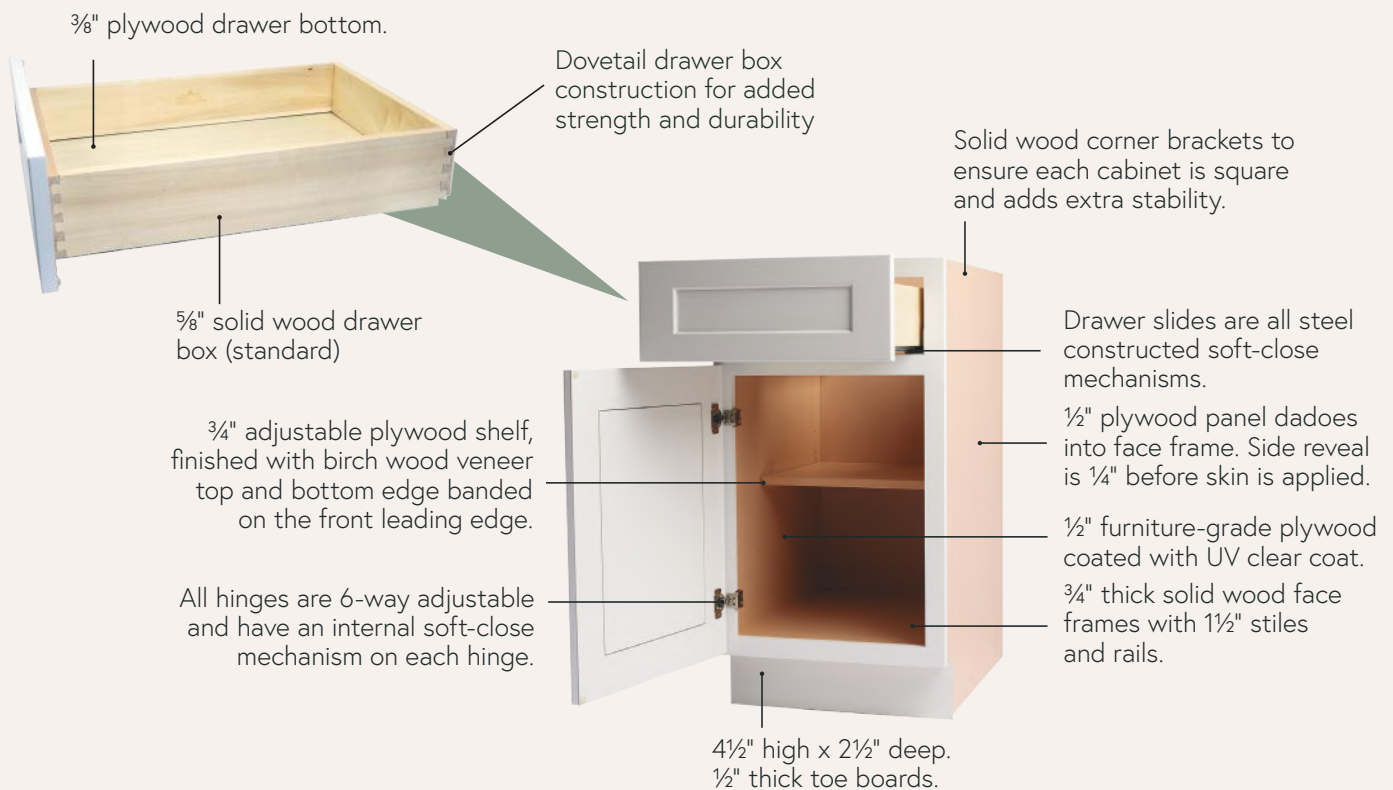

Introducing the ProCraft Series

GORGEOUS, HIGH-QUALITY CABINETRY. CRAFTED AND VALUE PRICED FOR YOUR PROJECT.

At ProCraft Cabinetry, we know that quality cabinets shouldn't cost a small fortune. That's why we've created a wide range of beautiful, affordable cabinet door styles that any interior designer would be proud to show off.

The clean lines and timeless styling of our ProCraft Series framed cabinets, every piece of cabinetry we create is lovingly crafted to take living spaces to the next level.

FAST TURNAROUND
TIMES

AMPLE AVAILABILITY FROM
LOCATIONS ACROSS THE U.S.

GREAT QUALITY FOR
AN EVEN BETTER PRICE

FIVE-YEAR WARRANTY

Quality products, built to last.

Expert cabinetmakers assemble our products with state-of-the-art equipment in each of our strategically placed distribution centers located throughout the United States.

Colors are subject to availability and current product offerings. Product color in images may vary from product. Please visit your ProCraft Dealer to confirm color prior to purchase.

To learn more about our ProCraft Series, visit procraftcabinetry.com