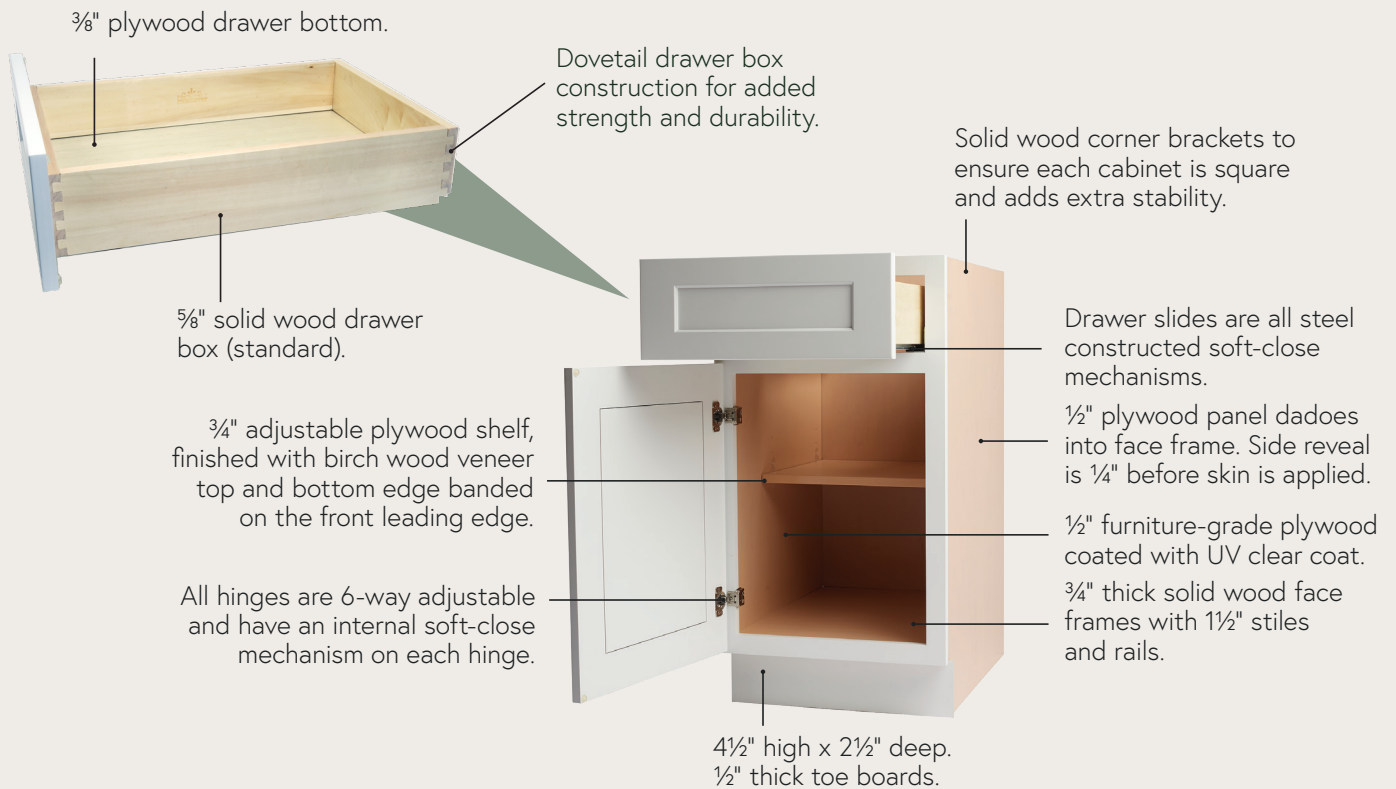

Introducing the ProCraft Series

GORGEOUS, HIGH-QUALITY CABINETS. CRAFTED AND VALUE PRICED FOR YOUR PROJECT.

At ProCraft Cabinetry, we know that quality cabinets shouldn't cost a small fortune. That's why we've created a wide range of beautiful, affordable cabinet door styles that any interior designer would be proud to show off.

The clean lines and timeless styling of our ProCraft Series framed cabinets, every piece of cabinetry we create is lovingly crafted to take living spaces to the next level.

FAST TURNAROUND TIMES

AMPLE AVAILABILITY FROM LOCATIONS ACROSS THE U.S.

GREAT QUALITY FOR AN EVEN BETTER PRICE

FIVE-YEAR WARRANTY

Quality products, built to last.

Expert cabinetmakers assemble our products with state-of-the-art equipment in each of our strategically placed distribution centers located throughout the United States.

Colors are subject to availability and current product offerings. Product color in images may vary from product. Please visit your ProCraft Dealer to confirm color prior to purchase.

To learn more about our ProCraft Series, visit procraftcabinetry.com