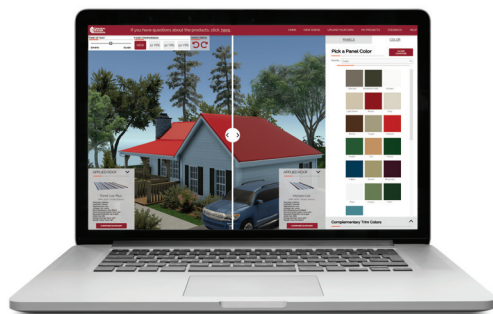

Gallery
PRIME

Brown
PRIME

**PREMIUM
COLOR**
Fluropon® 70% PVDF
Matte Black
PRIME

**Copper
Metallic†**
PRIME

Clear acrylic coating
Galvalume®‡
PRIME

Upgrade to Horizon-Loc for the ultimate protection from rain and snow.

Choose Horizon-Loc for the ultimate protection from rain and snow, plus the perfect balance of fade protection, rust blocking, and dent resistance.

Explore our roofing visualizer.

Get started quickly with our preloaded photos, or upload your own photo. When you find the perfect combination of panel and color, you'll receive a summary of your project and have the option to connect with a local expert in your area to help you with your purchase and installation.