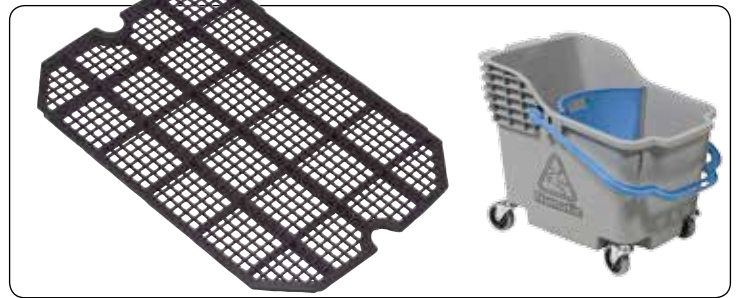

- 627199 Separator Grid for Hi-Bak 1812, Black