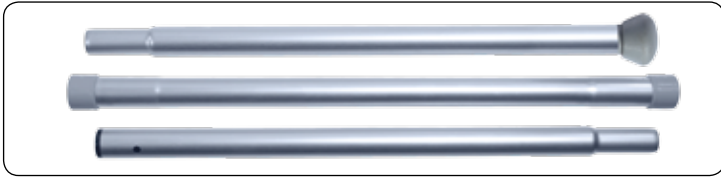

Mopping *General Accessories*

629100 3-Piece Mop Stick Kit (Option without Comfort Grip)
629646 3-Piece Kentucky Mop Stick Kit (Option without Comfort Grip)