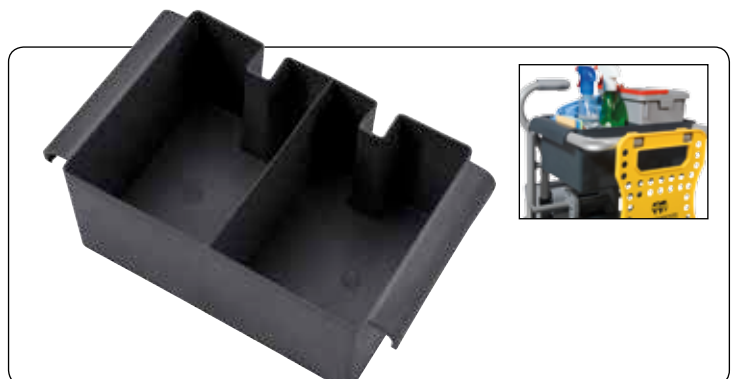

- 902083 Twin 1L Bottle Carrier, Graphite

- 906482 Accessory Caddy Small 4L, Graphite (TM2815G)

- 906489 Accessory Caddy Large 10L, Graphite (TM2815WG)

General Accessories

906326 30L Waste Bin with Lid, Graphite
906488 30L Waste Bin Lid Only, Graphite