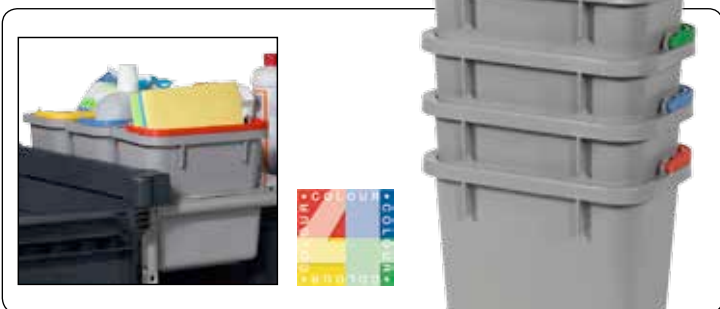

- 905248 4.5L Bucket, Grey, Red Handle
- 905249 4.5L Bucket, Grey, Blue Handle
- 905251 4.5L Bucket, Grey, Green Handle
- 905250 4.5L Bucket, Grey, Yellow Handle
  (For (NCG3000 / 4000))