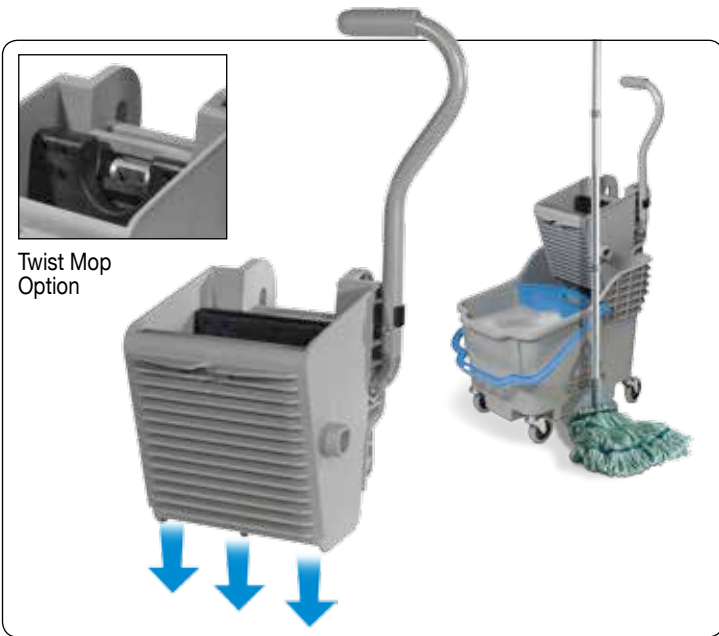

Mopping *General Accessories*

Twist Mop Option

906370 Allmops Vertical Press, Grey, No Diverter
906371 Twist Mop Vertical Press, Grey, No Diverter

628081 Field Gate Mop Holder, Grey

906490 40cm Nylotwin Hang-on Mop Holder, Grey