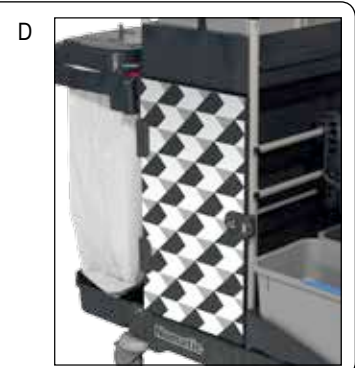

C 906231 Kit SGA24 - Magnetic Door Graphic Set No.3 - Sunflowers
D 906232 Kit SGA25 - Magnetic Door Graphic Set No.4 - Geometric Pattern
(Both C/W 5 sets of 2 x Graphic)