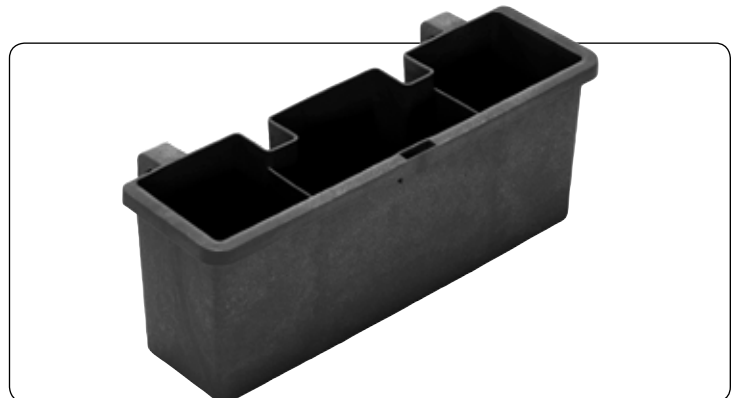

- 906482 Accessory Caddy Small 4L, Graphite (TM2815G)