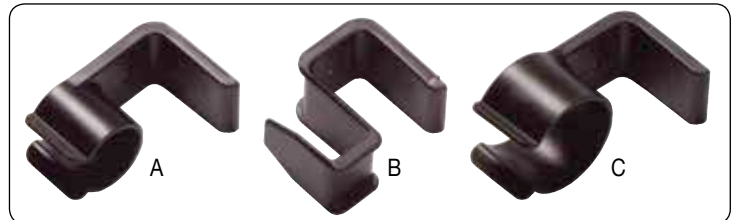

A 629064 Versaclean Tray-Fix Mop Stick Holder (10), Black
B 629065 Versaclean Tray-Fix General Hooks (10), Black
C 629066 Versaclean Tray-Fix Nuspray / Spintec Mop Holder (10), Black