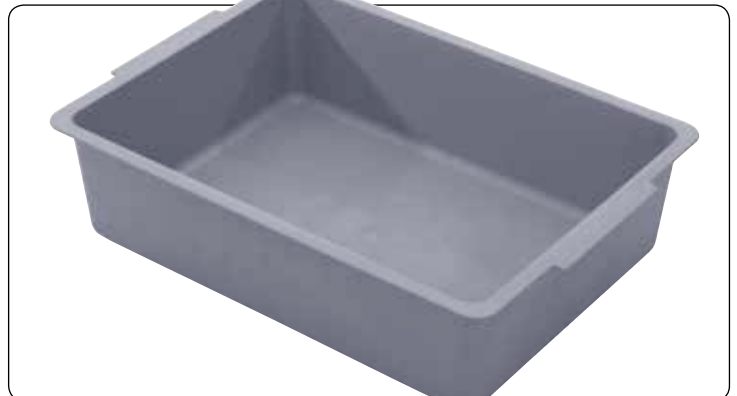

Servo-X NuBag / NuKeeper

629414 Half Tray with Rack and Divider, Grey

627580 Deep 120mm Half Tray, Grey

629413 Full Tray No Divisions, Grey

903823 Deep 120mm Hood Set Mounting Tray with Pillars

906383 Nutex 30L Waste Bin Frame (NKU Series)