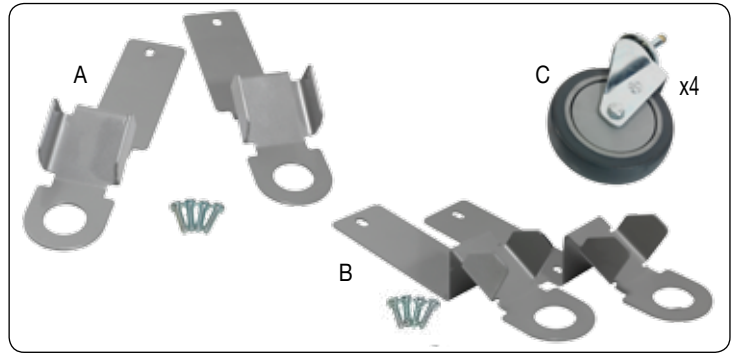

A 902864 100mm / 125mm Castor Fixing Bracket Kit (Less Castors)
B 904741 100mm Castor Fixing Bracket Kit (Less Castors)
C 902865 125mm Castor Fixing Bracket Kit C/W 4x 125mm Grey Tyred Castors
(Compatible with: SCG1415 / 1705 / 1706 / 1707)