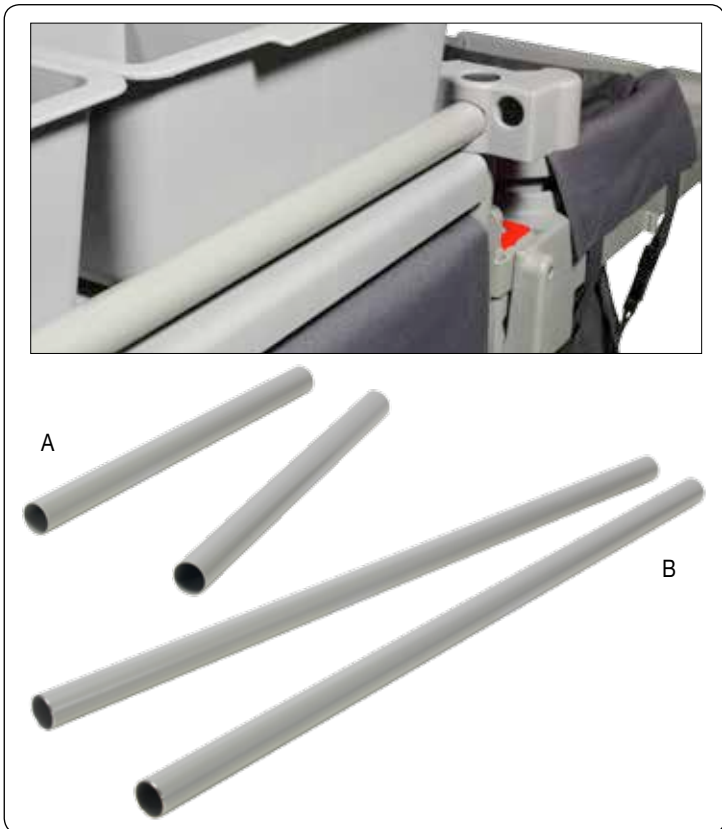

A 906772 NKS Top Amenities Retaining Bar Set (2 x Bars for NKS1 / NKS2)
B 906773 NKT Top Amenities Retaining Bar Set (2 x Bars for NKT0 / NKT1 / NKT2)