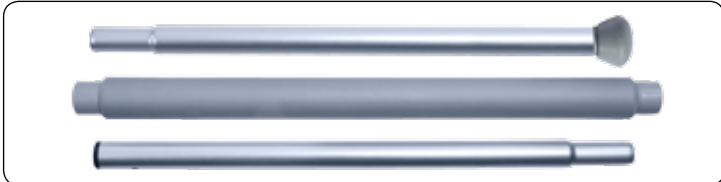

628094 3-Piece Spintec Mop Stick Kit with Comfort Grip
629647 3-Piece Spintec Kentucky Mop Stick Kit with Comfort Grip

629101 Telescopic 110 / 180cm Mop Stick Kit (Option without Comfort Grip)
629648 Telescopic 110 / 180cm Kentucky Mop Stick Kit (Option without Comfort Grip)