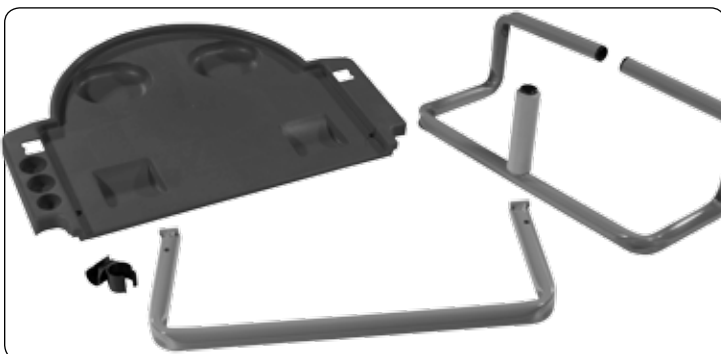

901482 Full Tray No Divisions, Graphite

901483 Full Tray with Divisions, Graphite

906345 Vacuum Storage Platform Kit, Graphite / Nutex, Grey (PCG100 / 100AT, 200 / 200AT)

905179 Half Tray with Divider, Graphite (XCG 0/1)