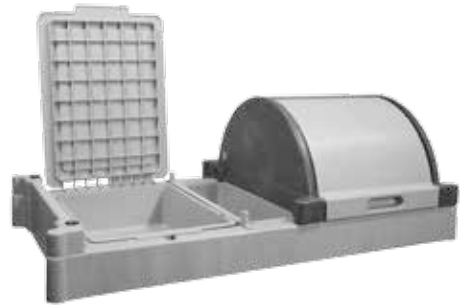

903706 NKA9 Top Kit - Hood Set Graphite / Grey C/W Accessory Bar and Lock, Grey Door, 1 x Top Hood Set Mounting Half Tray, Open, 1 x Top Full Tray No Divisions with Lid