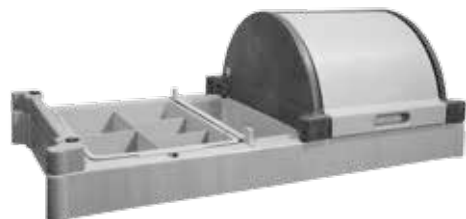

903709 NKA12 Top Kit - Hood Set Graphite / Grey C/W Accessory Bar and Lock, Grey Door, 1 x Top Hood Set Mounting Half Tray, Open, 1 x Top Full Tray with Divisions, Open