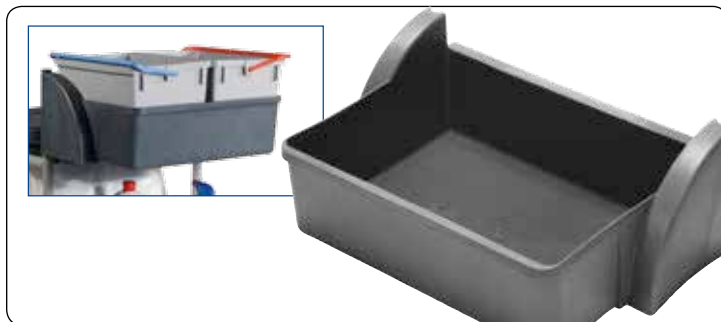

901482 Full Tray No Divisions, Graphite

901483 Full Tray with Divisions, Graphite

906345 Vacuum Storage Platform Kit, Graphite / Nutex, Grey (PCG100 / 100AT, 200 / 200AT)

905179 Half Tray with Divider, Graphite (XCG 0/1)