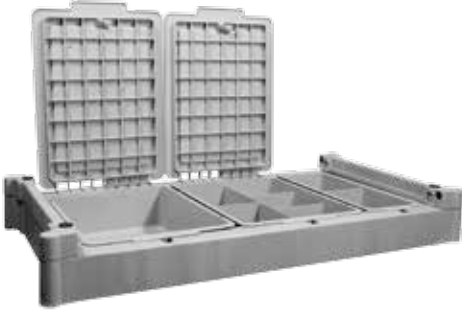

NuKeeper Top Tray Kits

903698 NKA1 Top Kit - 1 x Top Full Tray No Divisions with Lid, 1 x Top Full Tray with Divisions with Lid, 1 x Top Half Tray Open