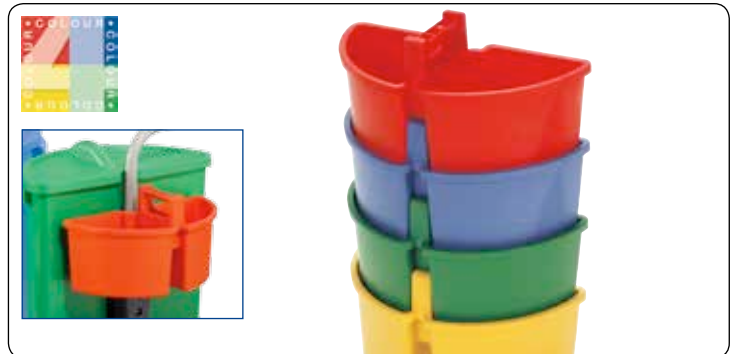

628228 Small Caddy 4L (2 x 2L), Red
628229 Small Caddy 4L (2 x 2L), Blue
628230 Small Caddy 4L (2 x 2L), Green
628231 Small Caddy 4L (2 x 2L), Yellow