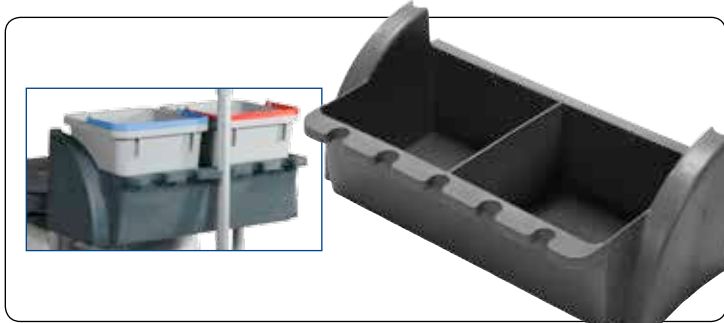

905180 Half Tray with Rack and Divider, Graphite (XCG1)