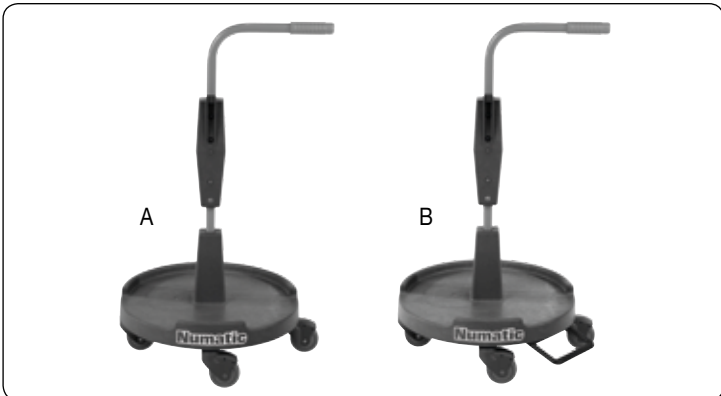

900579 1 x 200mm, Pneumatic Tyred Castor
 900580 4 x 200mm, Pneumatic Tyred Castor
 (Compatible with: SCG1805AT / 1806AT / 1807AT / PCG100AT /
 PCG200AT, NuClean, NuBag and NKU)

629732 AT Fixed Large Castor Kit (NCG3000 / 4000)

629504 Fixed Castor Bracket Kit (Compatible with: SCG1805AT / 1806AT /
 1807AT / PCG100AT / PCG200AT, NuClean, NuBag and NKU).

Carousel Accessories

A 906378 Base and Handle Complete for NC0G / NC2G / NC3G / NC4G
 500mm Diameter, 870mm High, Graphite
 B 906379 Base with Pedal and Handle Complete for NC1G
 500mm Diameter, 870mm High, Graphite