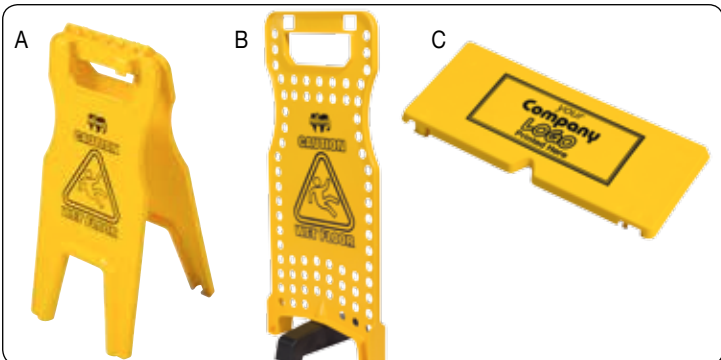

628094 3-Piece Spintec Mop Stick Kit with Comfort Grip
629647 3-Piece Spintec Kentucky Mop Stick Kit with Comfort Grip

629101 Telescopic 110 / 180cm Mop Stick Kit (Option without Comfort Grip)
629648 Telescopic 110 / 180cm Kentucky Mop Stick Kit (Option without Comfort Grip)

629074 Spintec Telescopic 110 / 180cm Mop Stick Kit with comfort grip
629649 Spintec Telescopic 110 / 180cm Kentucky Mop Stick Kit with comfort grip

906461 2-Piece Twist Mop Stick Only

A 629044 Wet Floor Sign with Tray-Fix Hooks, Yellow
B 901457 Wet Floor Sign Assembly, Yellow, English
900747 Wet Floor Sign Assembly, Yellow, English x 28 Boxed
C 901202 Logo Plate (Yellow)
901342 Logo Plate (Box of 100)