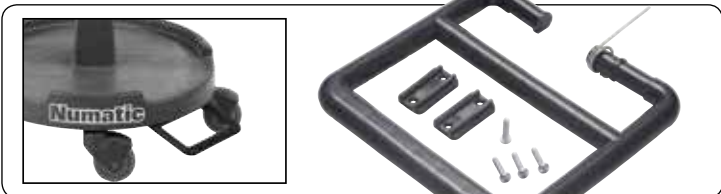

628189 Pedal Kit to Convert 906378 to 906379