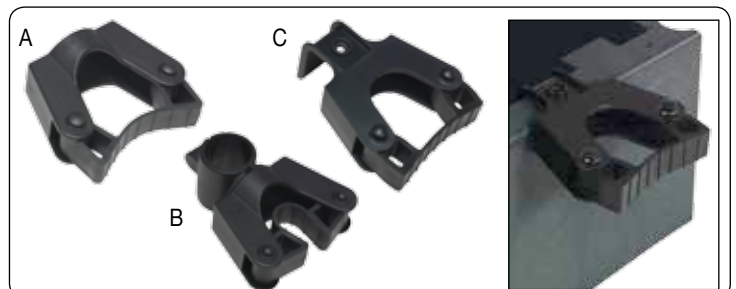

A 904378 NuGrip Multi-Fix Mop Clamp, C/W securing holes (x1)
B 904379 NuGrip Tube-Fix Mop Clamp (x1)
C 904117 NuGrip Tray-Fix Mop Clamp (x1)