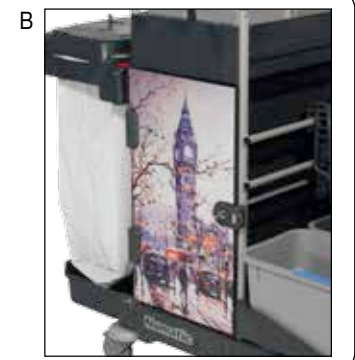

A 906229 Kit SGA22 - Magnetic Door Graphic Set No.1, Happy Cleaning
B 906230 Kit SGA23 - Magnetic Door Graphic Set No.2 - Big Ben
(Both C/W 5 sets of 2 x Graphic)