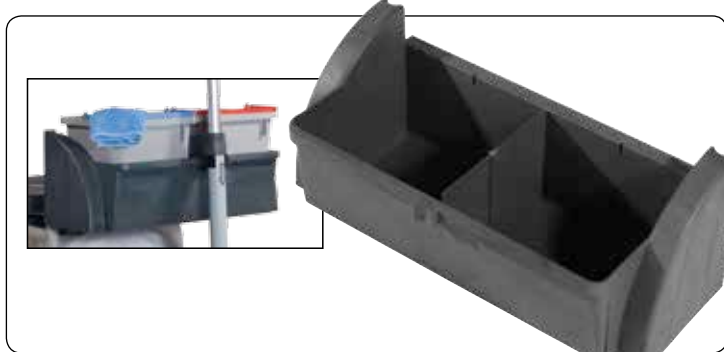

901482 Full Tray No Divisions, Graphite

901483 Full Tray with Divisions, Graphite

906345 Vacuum Storage Platform Kit, Graphite / Nutex, Grey (PCG100 / 100AT, 200 / 200AT)

905179 Half Tray with Divider, Graphite (XCG 0/1)