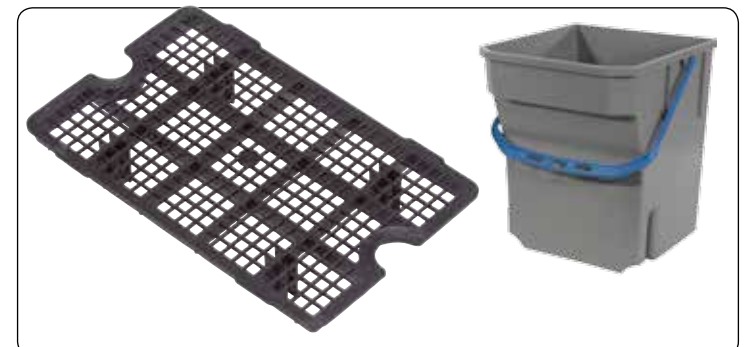

628297 Separator Grid for 28L Bucket, Black