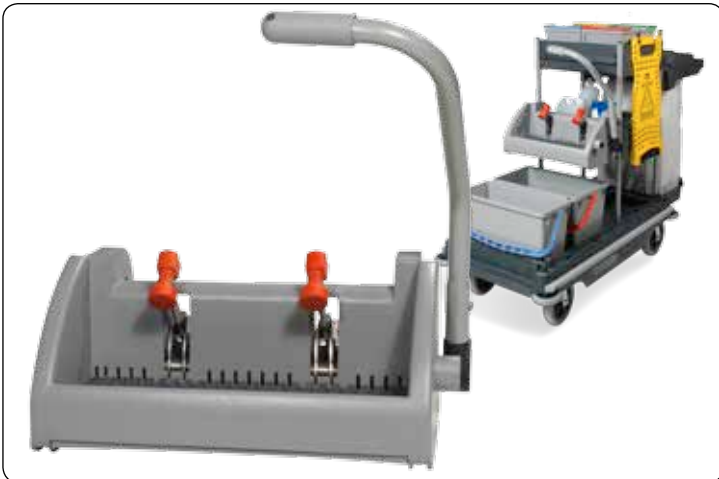

904377 40cm Wing Mop Holder, Grey

629320 40cm NuMop Pocket Mop Holder, Grey

627535 40cm Vertical Press Hang-on / Pocket Mop Holder, Grey

629098 40cm Wide Press Velcro Mop Holder, Grey

906372 Speedclean Wide Press 40cm, Grey