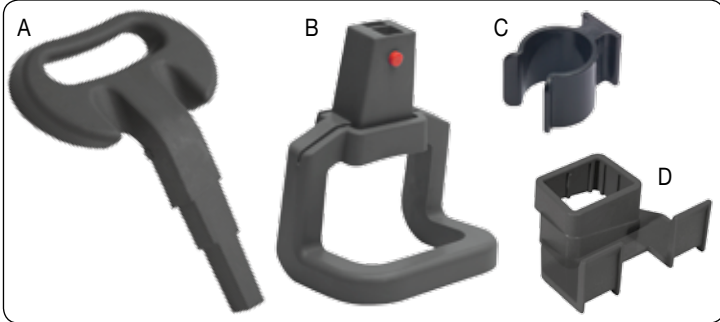

MidMop Accessories

- A 902090 MidMop Handle, Graphite
- B 902092 MidMop Flat Mop Stand, Graphite
- C 629874 MidMop Mopstick Clip (x1)
- 629883 MidMop Mopstick Clip (x10)
- D 902173 MidMop Wet Floor Sign Hook Moulding, Graphite