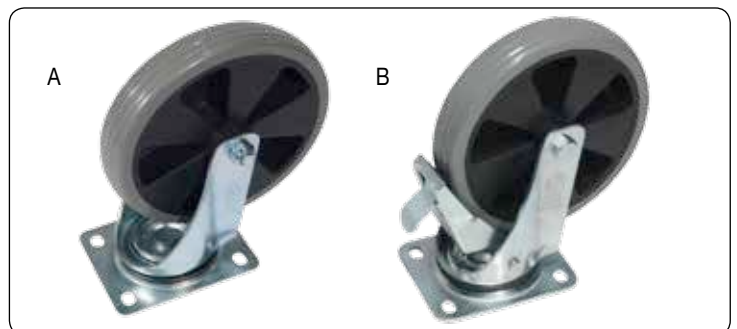

A 901814 1 x 200mm, Grey PU Tyred Castor (NKU30 / 31 / 32)
901813 4 x 200mm, Grey PU Tyred Castor (NKU30 / 31 / 32)
B 906377 1 x 200mm, Grey PU Tyred Braked Castor (NKU30 / 31 / 32)