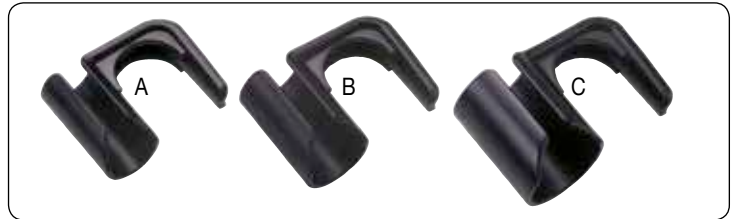

A 627986 22mm Nook (20), Black
B 627984 25mm Nook (20), Black
C 629163 32mm Nook (20), Black