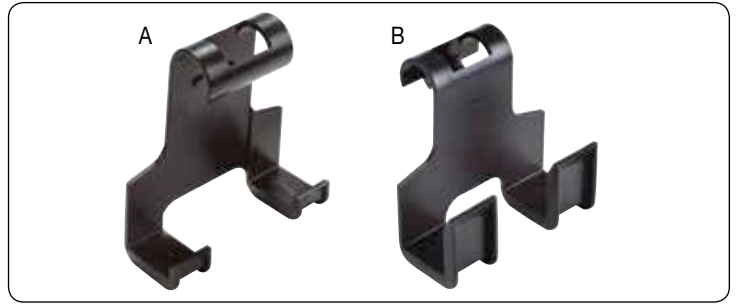

A 627980 Wet Floor Sign Hook, Black
B 628378 Wet Floor Sign Hook For Coverall System, Black