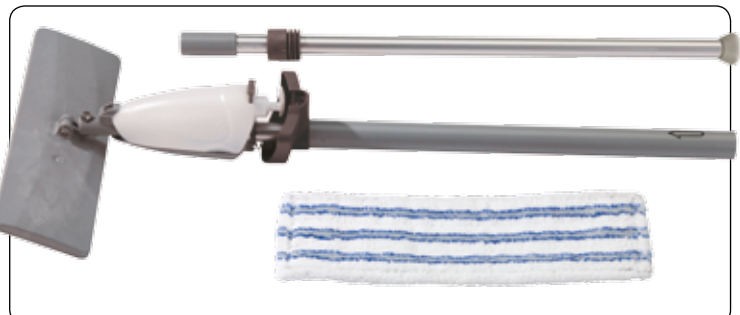

906195 DTK8G - (SMM40V) SprayMop Master, Velcro,
C/W 1 x Nylostripe 40cm Mop