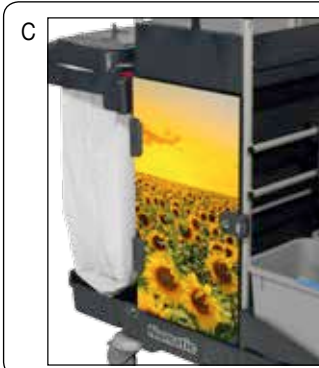

C 906231 Kit SGA24 - Magnetic Door Graphic Set No.3 - Sunflowers
D 906232 Kit SGA25 - Magnetic Door Graphic Set No.4 - Geometric Pattern
(Both C/W 5 sets of 2 x Graphic)