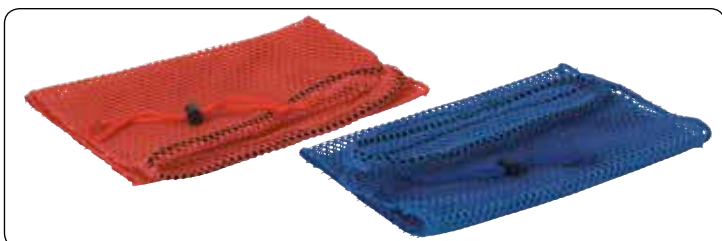

906354 Xtra Universal Bag Attachment Set
 C/W Tablet Storage, Nutex, Grey, Graphite Lid Set

906352 Optional Adjustable Moulded Handle Bag Frame Attachment, Graphite

906355 Xtra Split 2 x 70L Bag Attachment Set,
 Nutex, Grey, Graphite, Red / Blue Lid Set