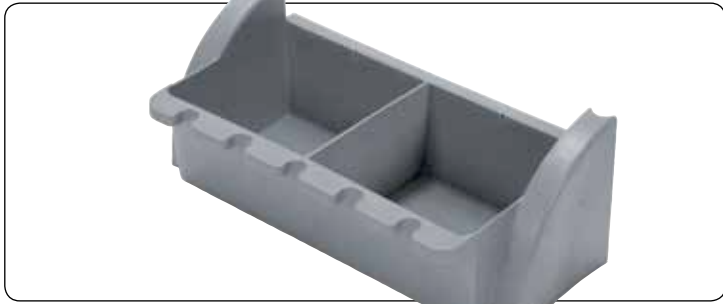

Servo-X NuBag / NuKeeper

629414 Half Tray with Rack and Divider, Grey