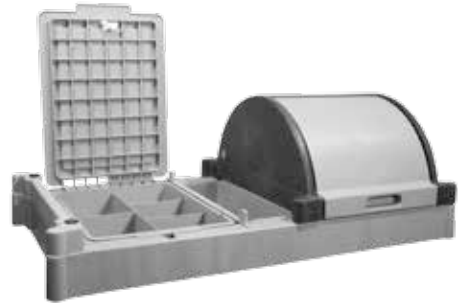

903707 NKA10 Top Kit - Hood Set Graphite / Grey C/W Accessory Bar and Lock, Grey Door, 1 x Top Hood Set Mounting Half Tray, Open, 1 x Top Full Tray with Divisions with Lid