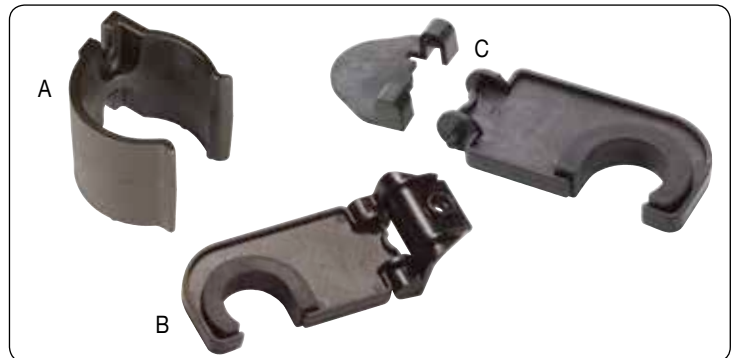

A 629095 Versaclean Master Mop Stick Holder (10) Black
B 629067 Versaclean Tray-Fix Grippy Multisize Stick Holder (10) Black
C 629693 NuClean Door-Fix Grippy Multisize Stick Holder (10) Black